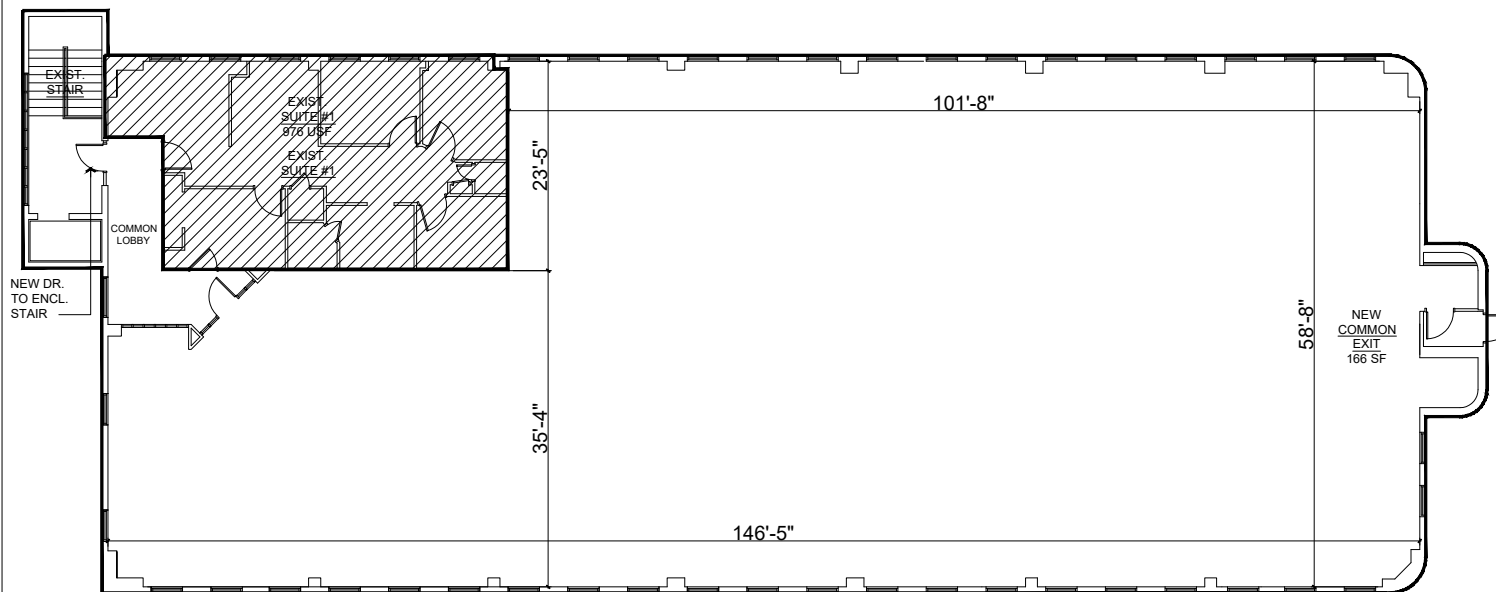

**420 GRAND AVE**  
Englewood, NJ

GRAND AVE.

**2ND FLOOR**

**Andrew Steinberg**  
**M: 201.577.6525**

**Adam Plawker**  
**M: 201.805.2080**  
**O: 201.567.5400**

Rand Commercial  
Plawker Group

601 E. Palisade Avenue  
Englewood Cliffs, NJ 07632