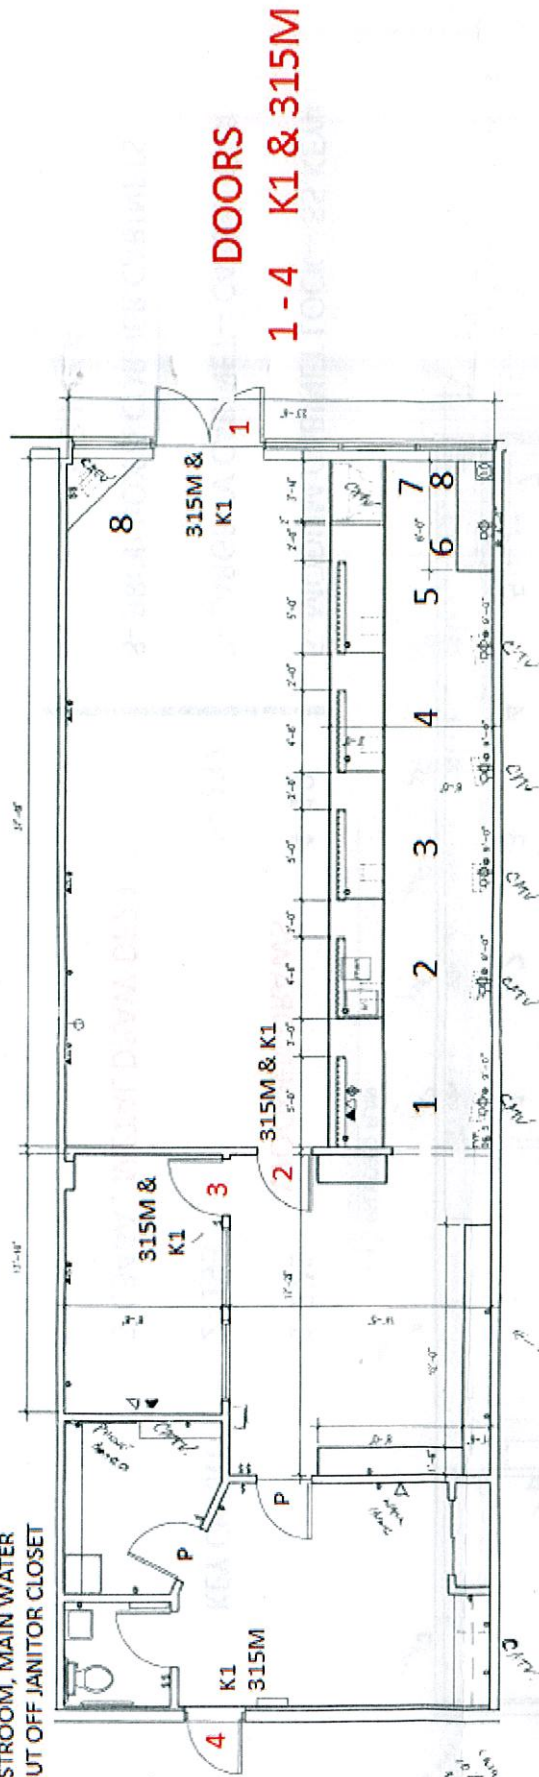

MIDDLE TOWN RETAIL STORE

3589 DIXIE HWY FRANKLIN OH 45005

1470 SQ FT + STORAGE

STATIONS 1-5 L-R BEHIND COUNTER

HOT WATER HEATER ABOVE RESTROOM, MAIN WATER SHUT OFF JANITOR CLOSET

1 PROPOSED PLAN
SCALE: 1/4" = 1'-0"

KEY CHART	ITEMS	KEY #
1-221	WOODEN DRAWS	4-19
2-193	3-C346A, METAL DRAW DE29	5-237
	6- MODUM CABINET LOCK--	85 KEY#
	7- LARGE TV CABINET--	C420A KEY#
	8- BROP BOX & CORNER CABINETS	103 KEY #