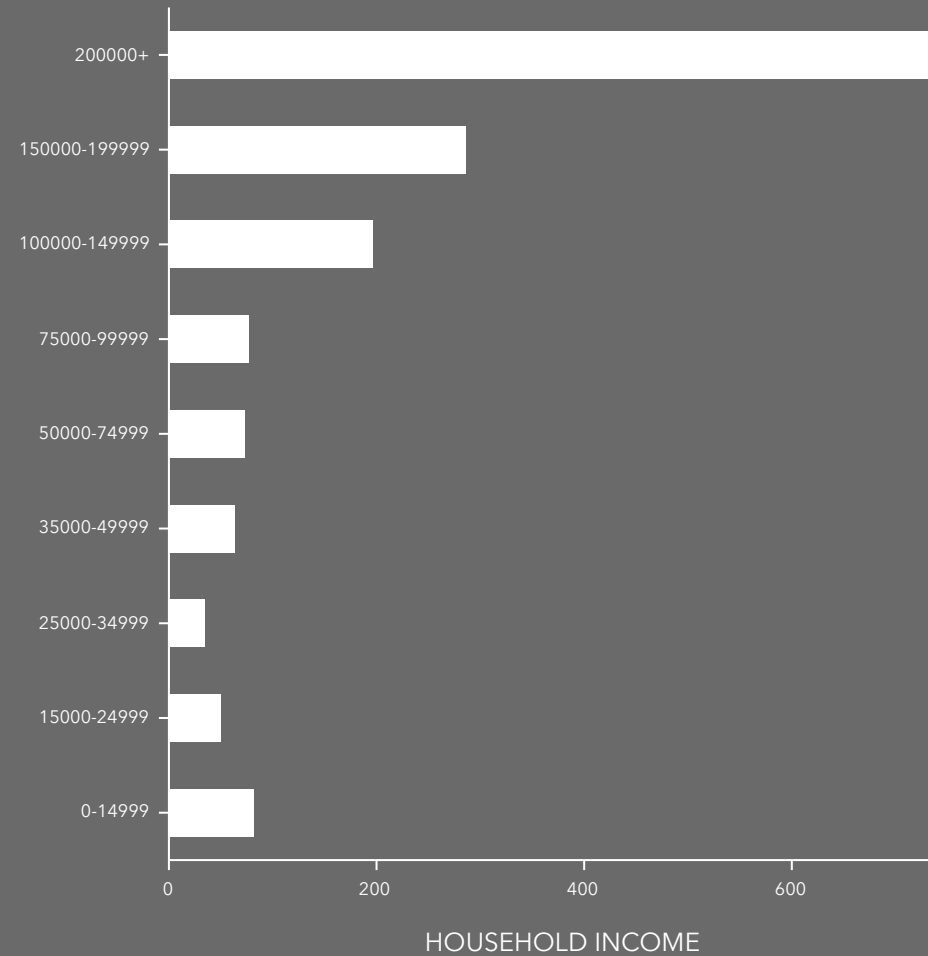

42.4

Median Age

\$123,728

Median Disposable Income

EDUCATION

4%

No High School Diploma

5%

High School Graduate

8%

Some College

84%

Bachelor's/Grad/Prof Degree

INCOME

\$186,526

Median Household Income

\$83,324

Per Capita Income

\$1,178,824

Median Net Worth

EMPLOYMENT

91%

White Collar

6%

KEY FACTS

43,634

Population

14,226

Households

34.8

Median Age

\$108,785