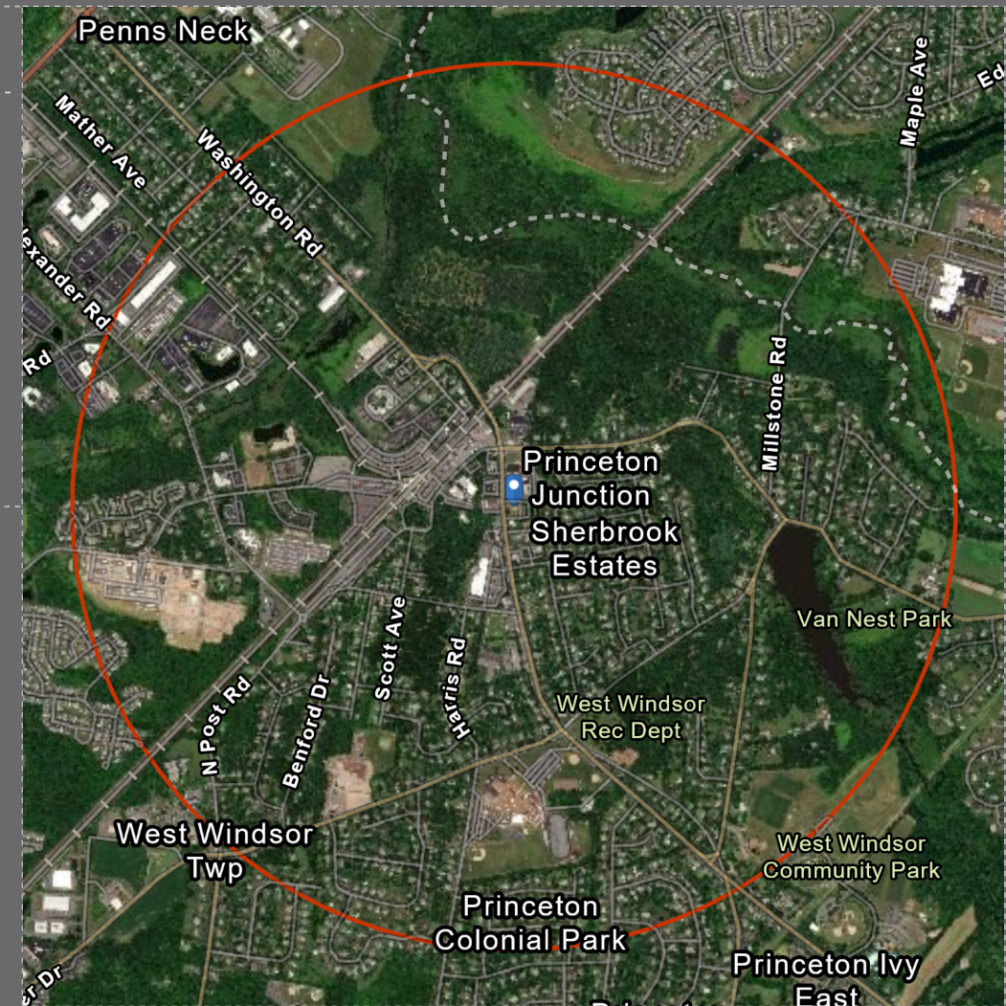

DEMOGRAPHIC SUMMARY

47 Princeton Hightstown Rd

Ring of 1 mile

KEY FACTS

4,598

Population

1,599

Households

42.4

Median Age

$123,728

Median Disposable Income

EDUCATION

4%

No High School Diploma

5%

High School Graduate

8%

Some College

84%

Bachelor's/Grad/Prof Degree

INCOME

$186,526

Median Household Income

$83,324

Per Capita Income

$1,178,824

Median Net Worth

EMPLOYMENT

91%

White Collar

6%

Blue Collar

3%

Services

3.6%

Unemployment Rate