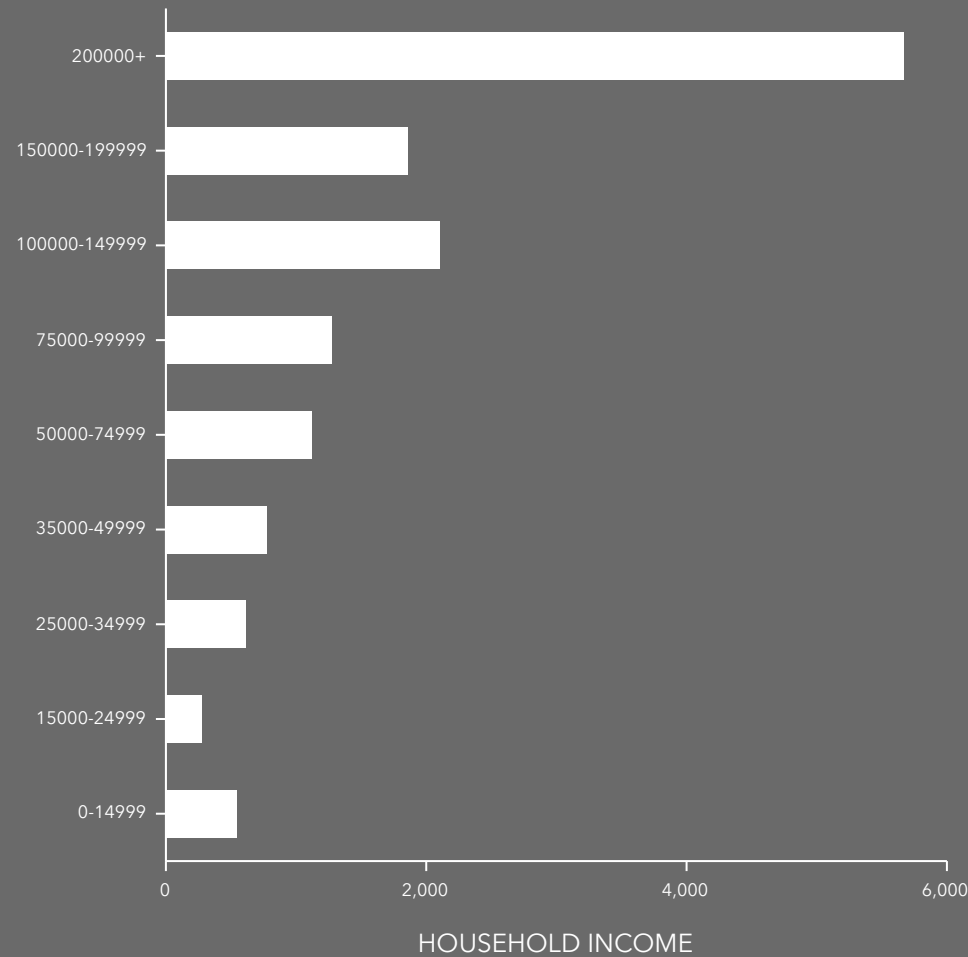

85%

Bachelor's/Grad/Prof Degree

INCOME

\$158,801

Median Household Income

\$66,713

Per Capita Income

\$635,535

Median Net Worth

EMPLOYMENT

White Collar

91%

Blue Collar

4%

Services

5%