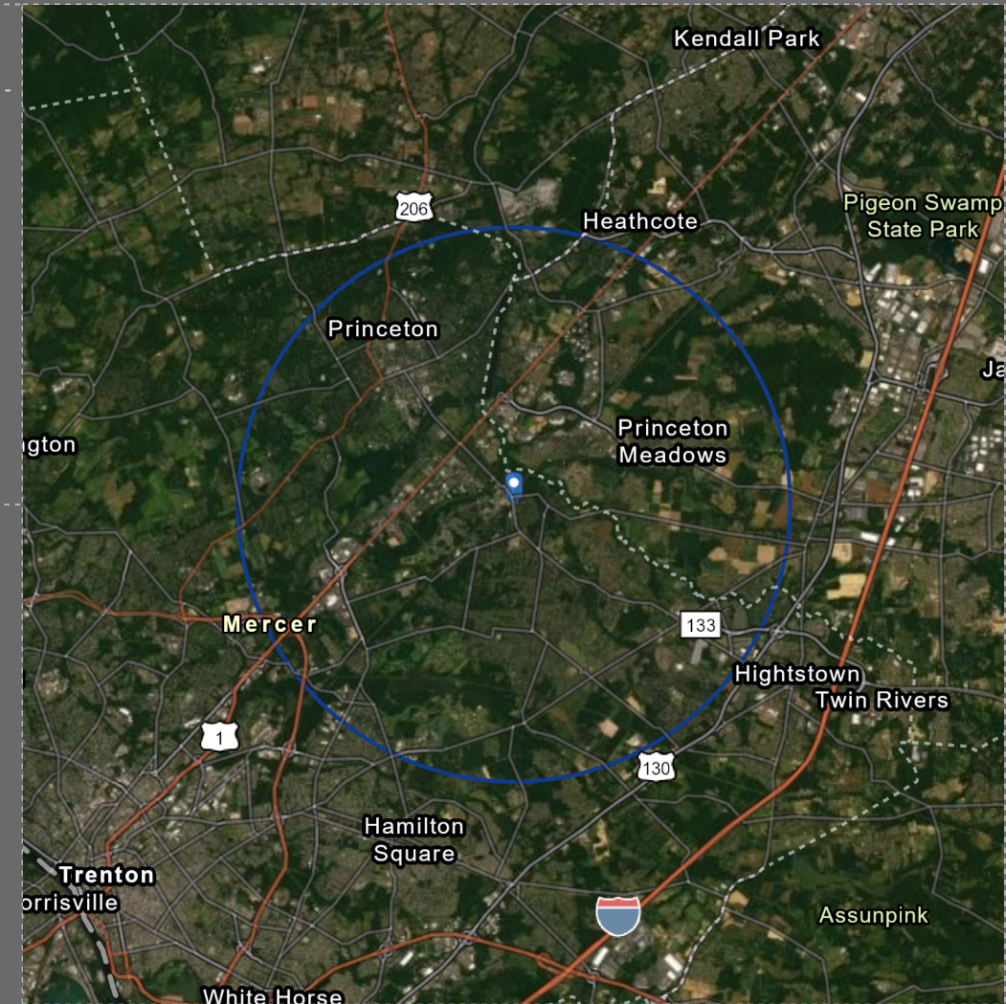

DEMOGRAPHIC SUMMARY

47 Princeton Hightstown Rd

Ring of 5 miles

INCOME

$125,468

Median Household Income

$65,076

Per Capita Income

$367,647

Median Net Worth

KEY FACTS

105,187

Population

38,324

Households

38.0

Median Age

$91,812

Median Disposable Income

EDUCATION

3%

No High School Diploma

9%

High School Graduate

11%

Some College

77%

Bachelor's/Grad/Prof Degree

EMPLOYMENT

86%

White Collar

6%

Blue Collar

7%

Services

3.2%

Unemployment Rate