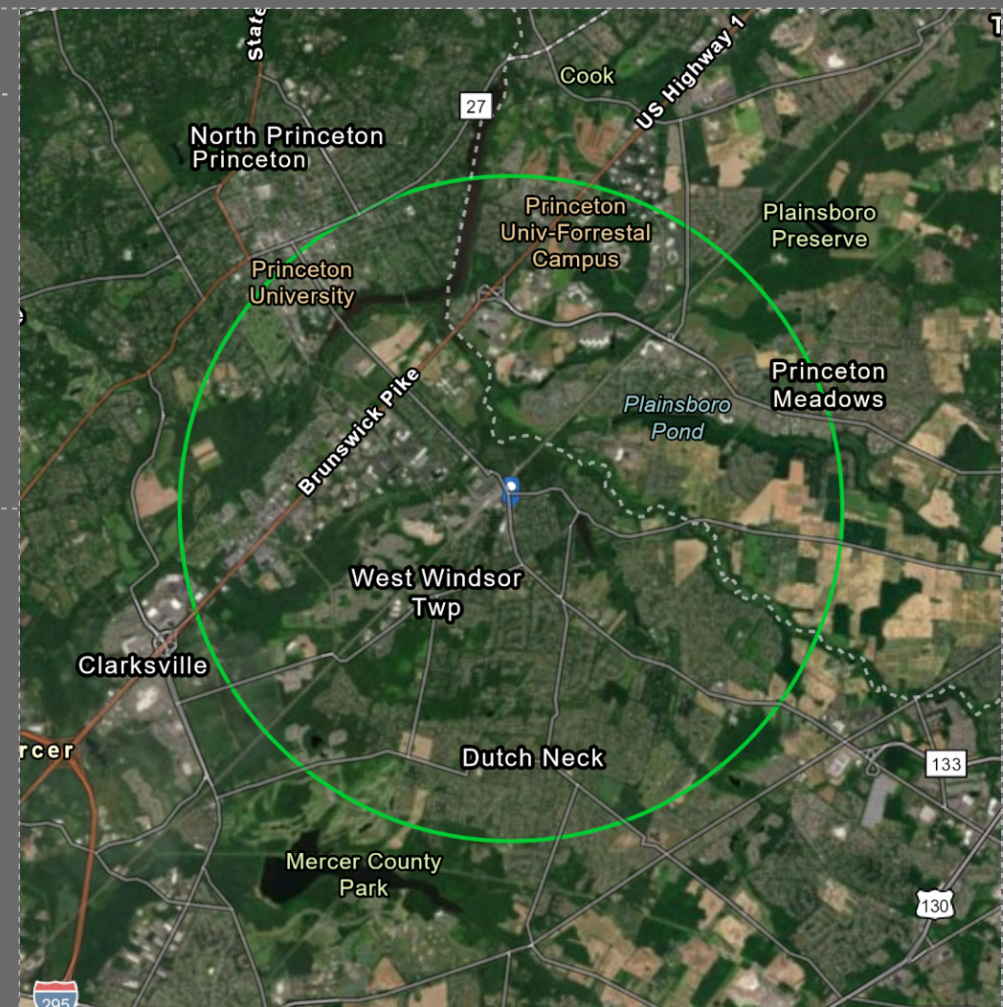

DEMOGRAPHIC SUMMARY

47 Princeton Hightstown Rd

Ring of 3 miles

KEY FACTS

43,634

Population

14,226

Households

34.8

Median Age

$108,785

Median Disposable Income

EDUCATION

2%

No High School Diploma

6%

High School Graduate

8%

Some College

85%

Bachelor's/Grad/Prof Degree

INCOME

$158,801

Median Household Income

$66,713

Per Capita Income

$635,535

Median Net Worth

EMPLOYMENT

White Collar

91%

Blue Collar

4%

Services

5%

3.4%

Unemployment Rate