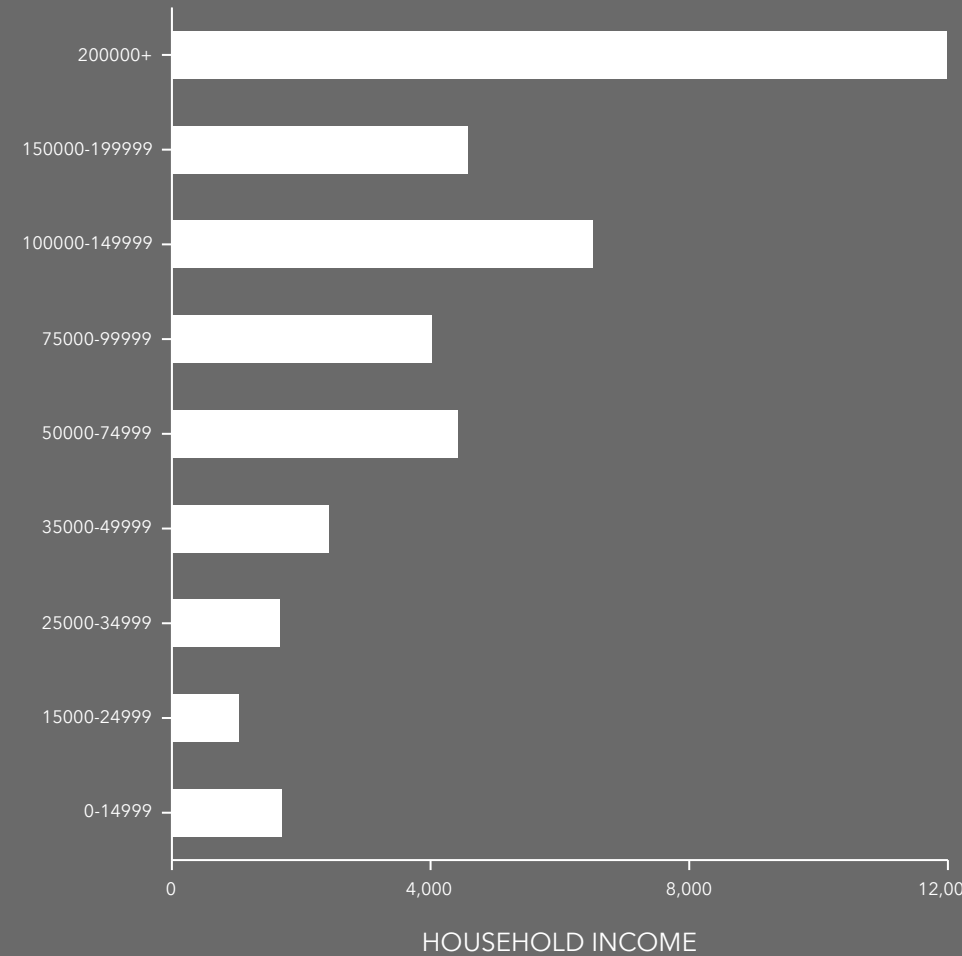

\$65,076

Per Capita Income

\$367,647

Median Net Worth

KEY FACTS

105,187

Population

38,324

Households

38.0

Median Age

\$91,812

Median Disposable Income

EDUCATION

3%

No High School Diploma