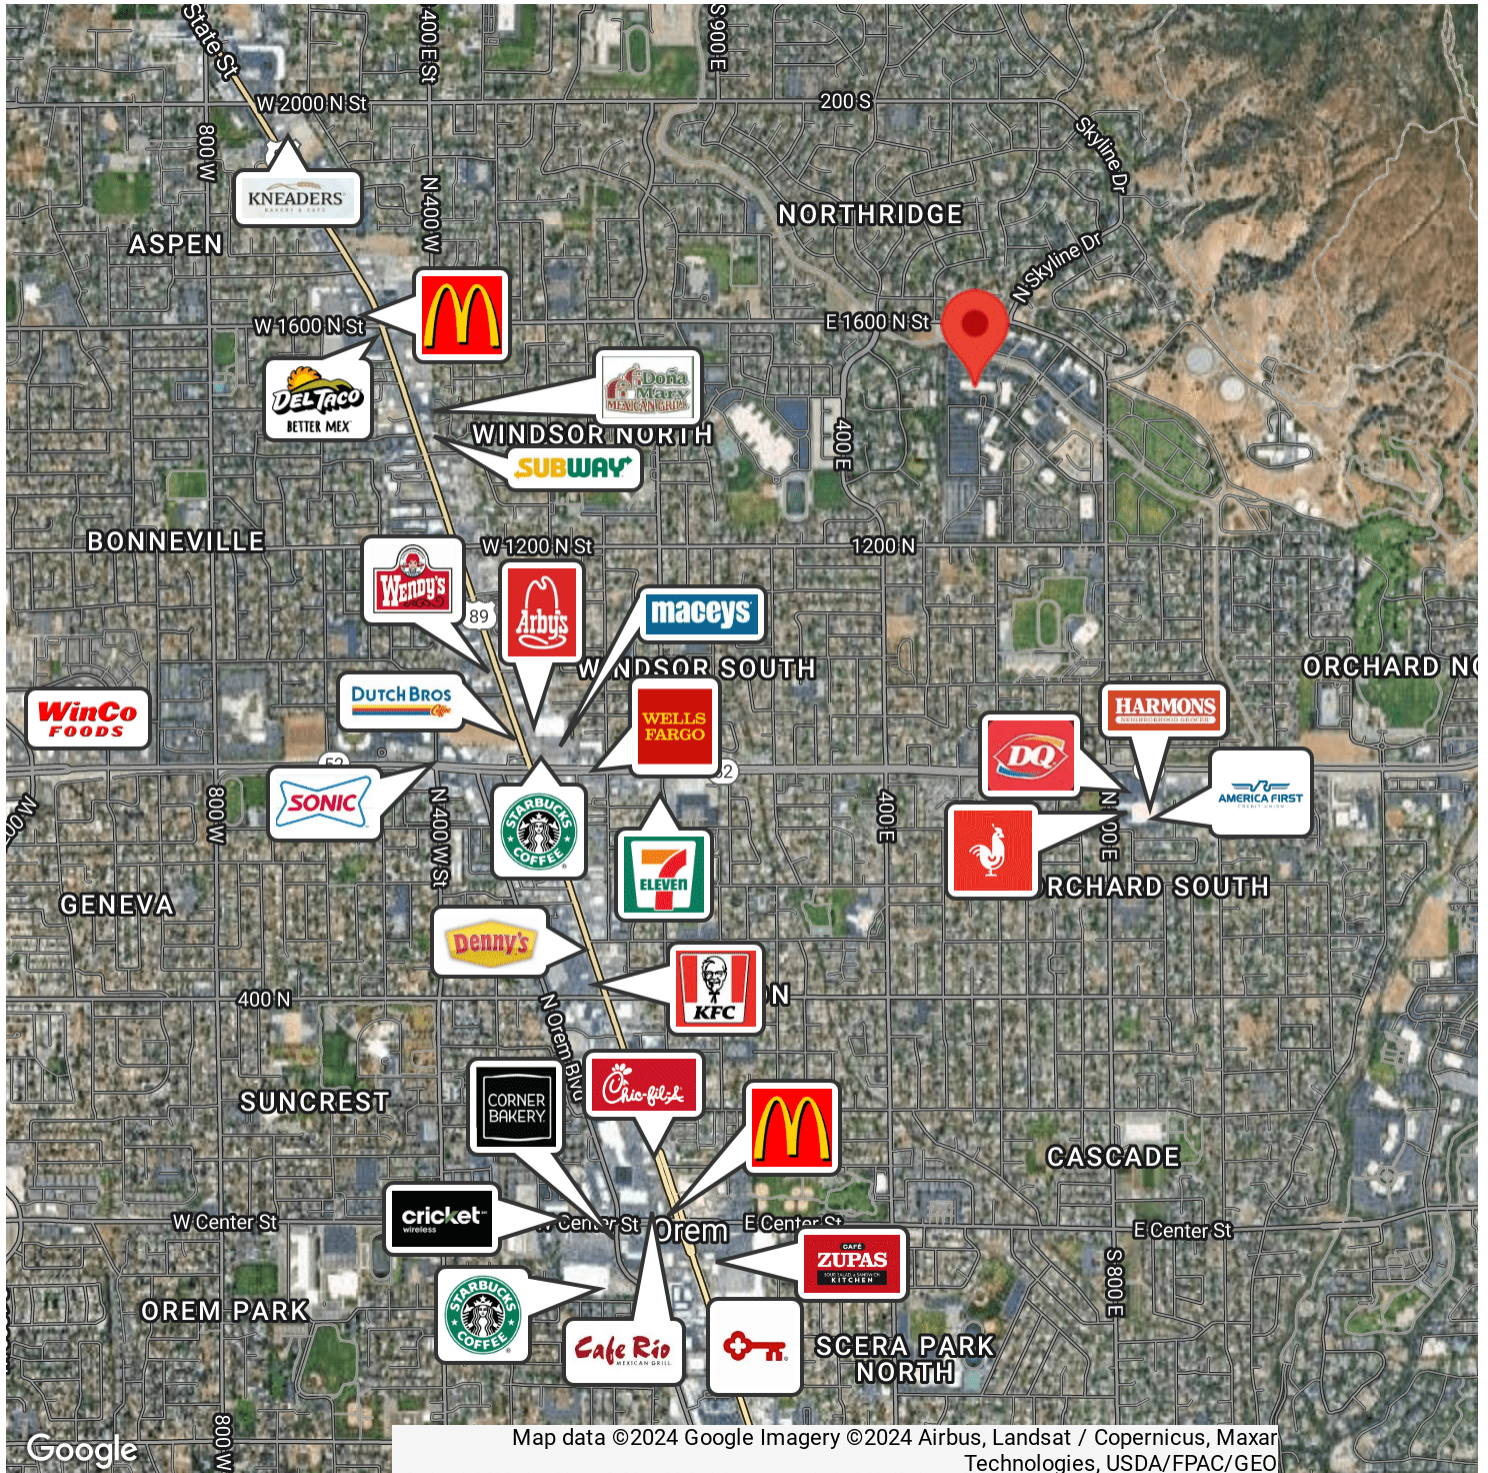

THE SUMMIT AT CANYON PARK

500 Timpanogos Parkway, Orem, UT 84097

PROPERTY DESCRIPTION:

- Central Utah County Location, Minutes from I-15
- Recently Renovated Lobbies on the Main Level
- Multiple Office Condo Units for Sale
- Access to all of Canyon Park Amenities
- Outdoor Tenant Area, Indoor Gym, UVU Cafe On-Site, Food Truck Court & Conference Center
- Ample Parking Available

PROPERTY DESCRIPTION

Canyon Park Tech Center Campus is located in Central Utah County, minutes from I-15 in Orem. The campus sits on 85 acres, with 13 buildings consisting of approximately 1 million square feet with a park-like atmosphere with dramatic views of Mt. Timpanogos, ample parking and state of the art amenities. This is a rare opportunity to own office space within the park!