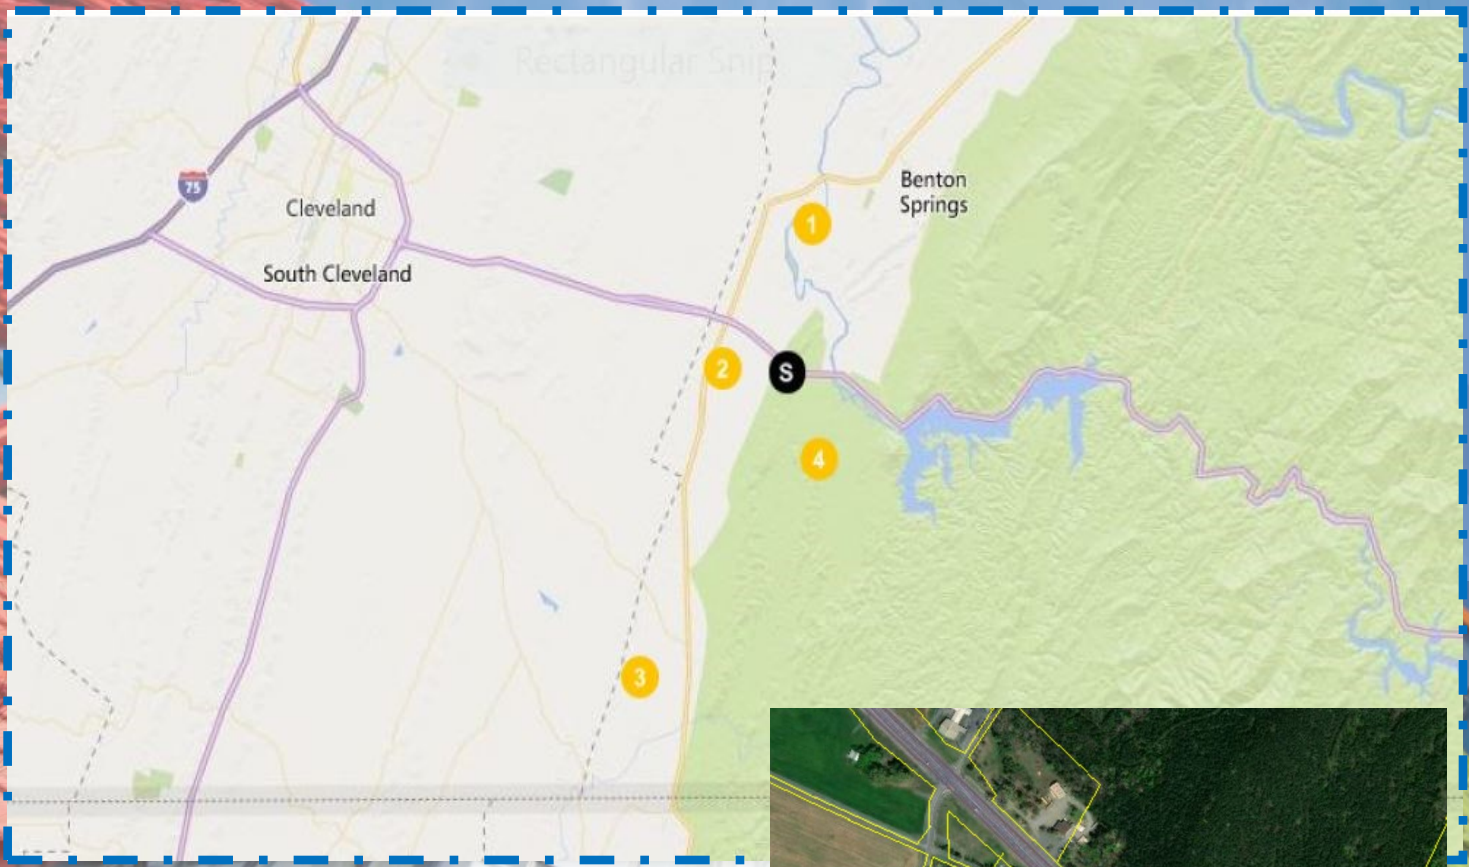

6.22 Acres on Hwy 64 in Ocoee TN

RE/MAX COMMERCIAL

Re/Max Properties LLC

Office: (423) 894-2900 | Fax: (423) 894-2713

2242 Encompass Drive
Chattanooga, TN 373421

**TRAVIS HULSEY , CRE-ADVISOR, CCIM candidate,
ACCREDITED COMMERCIAL PROFESSIONAL,
ASSOCIATE BROKER, REALTOR ®**