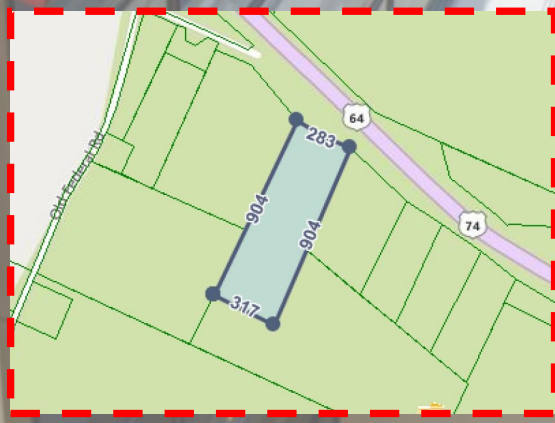

6.22 Acres on Hwy 64 in Ocoee TN

RE/MAX COMMERCIAL

Re/Max Properties LLC

Office: (423) 894-2900 | Fax: (423) 894-2713

2242 Encompass Drive
Chattanooga, TN 373421

**TRAVIS HULSEY , CRE-ADVISOR, CCIM candidate,
ACCREDITED COMMERCIAL PROFESSIONAL,
ASSOCIATE BROKER, REALTOR ®**