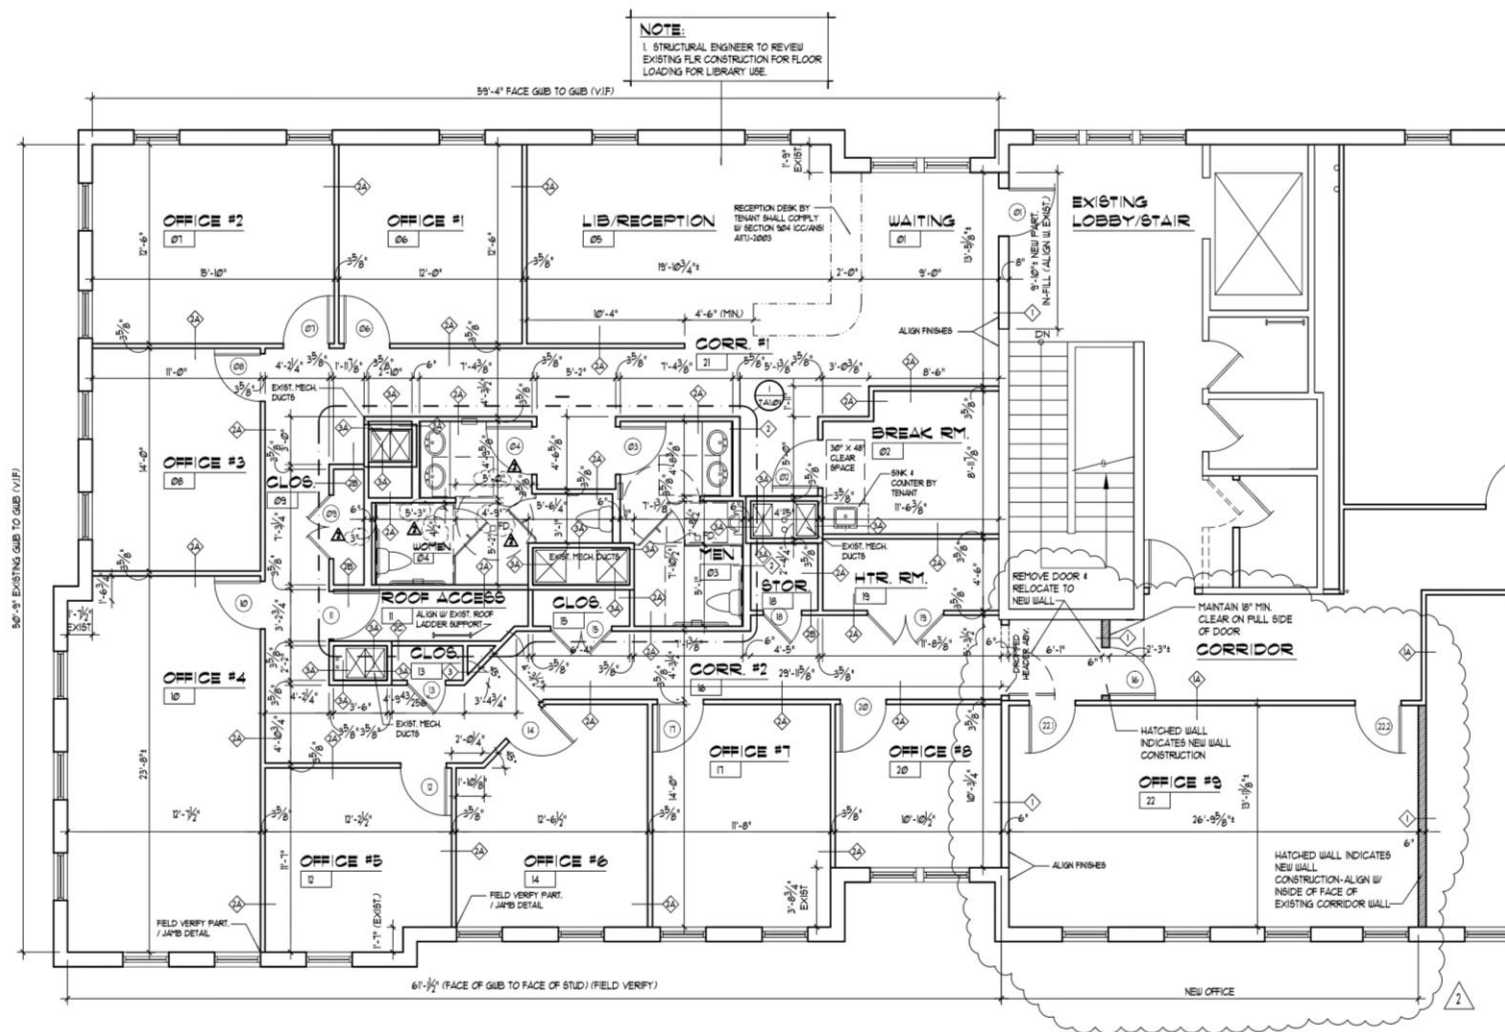

For Sale

Office / Medical Space

Plainsboro Village Center
Market Street / Schalks Crossing Road
Plainsboro, NJ 08536

3 Market Street Suite 520: 3,853 SF

Office Medical 2nd Floor