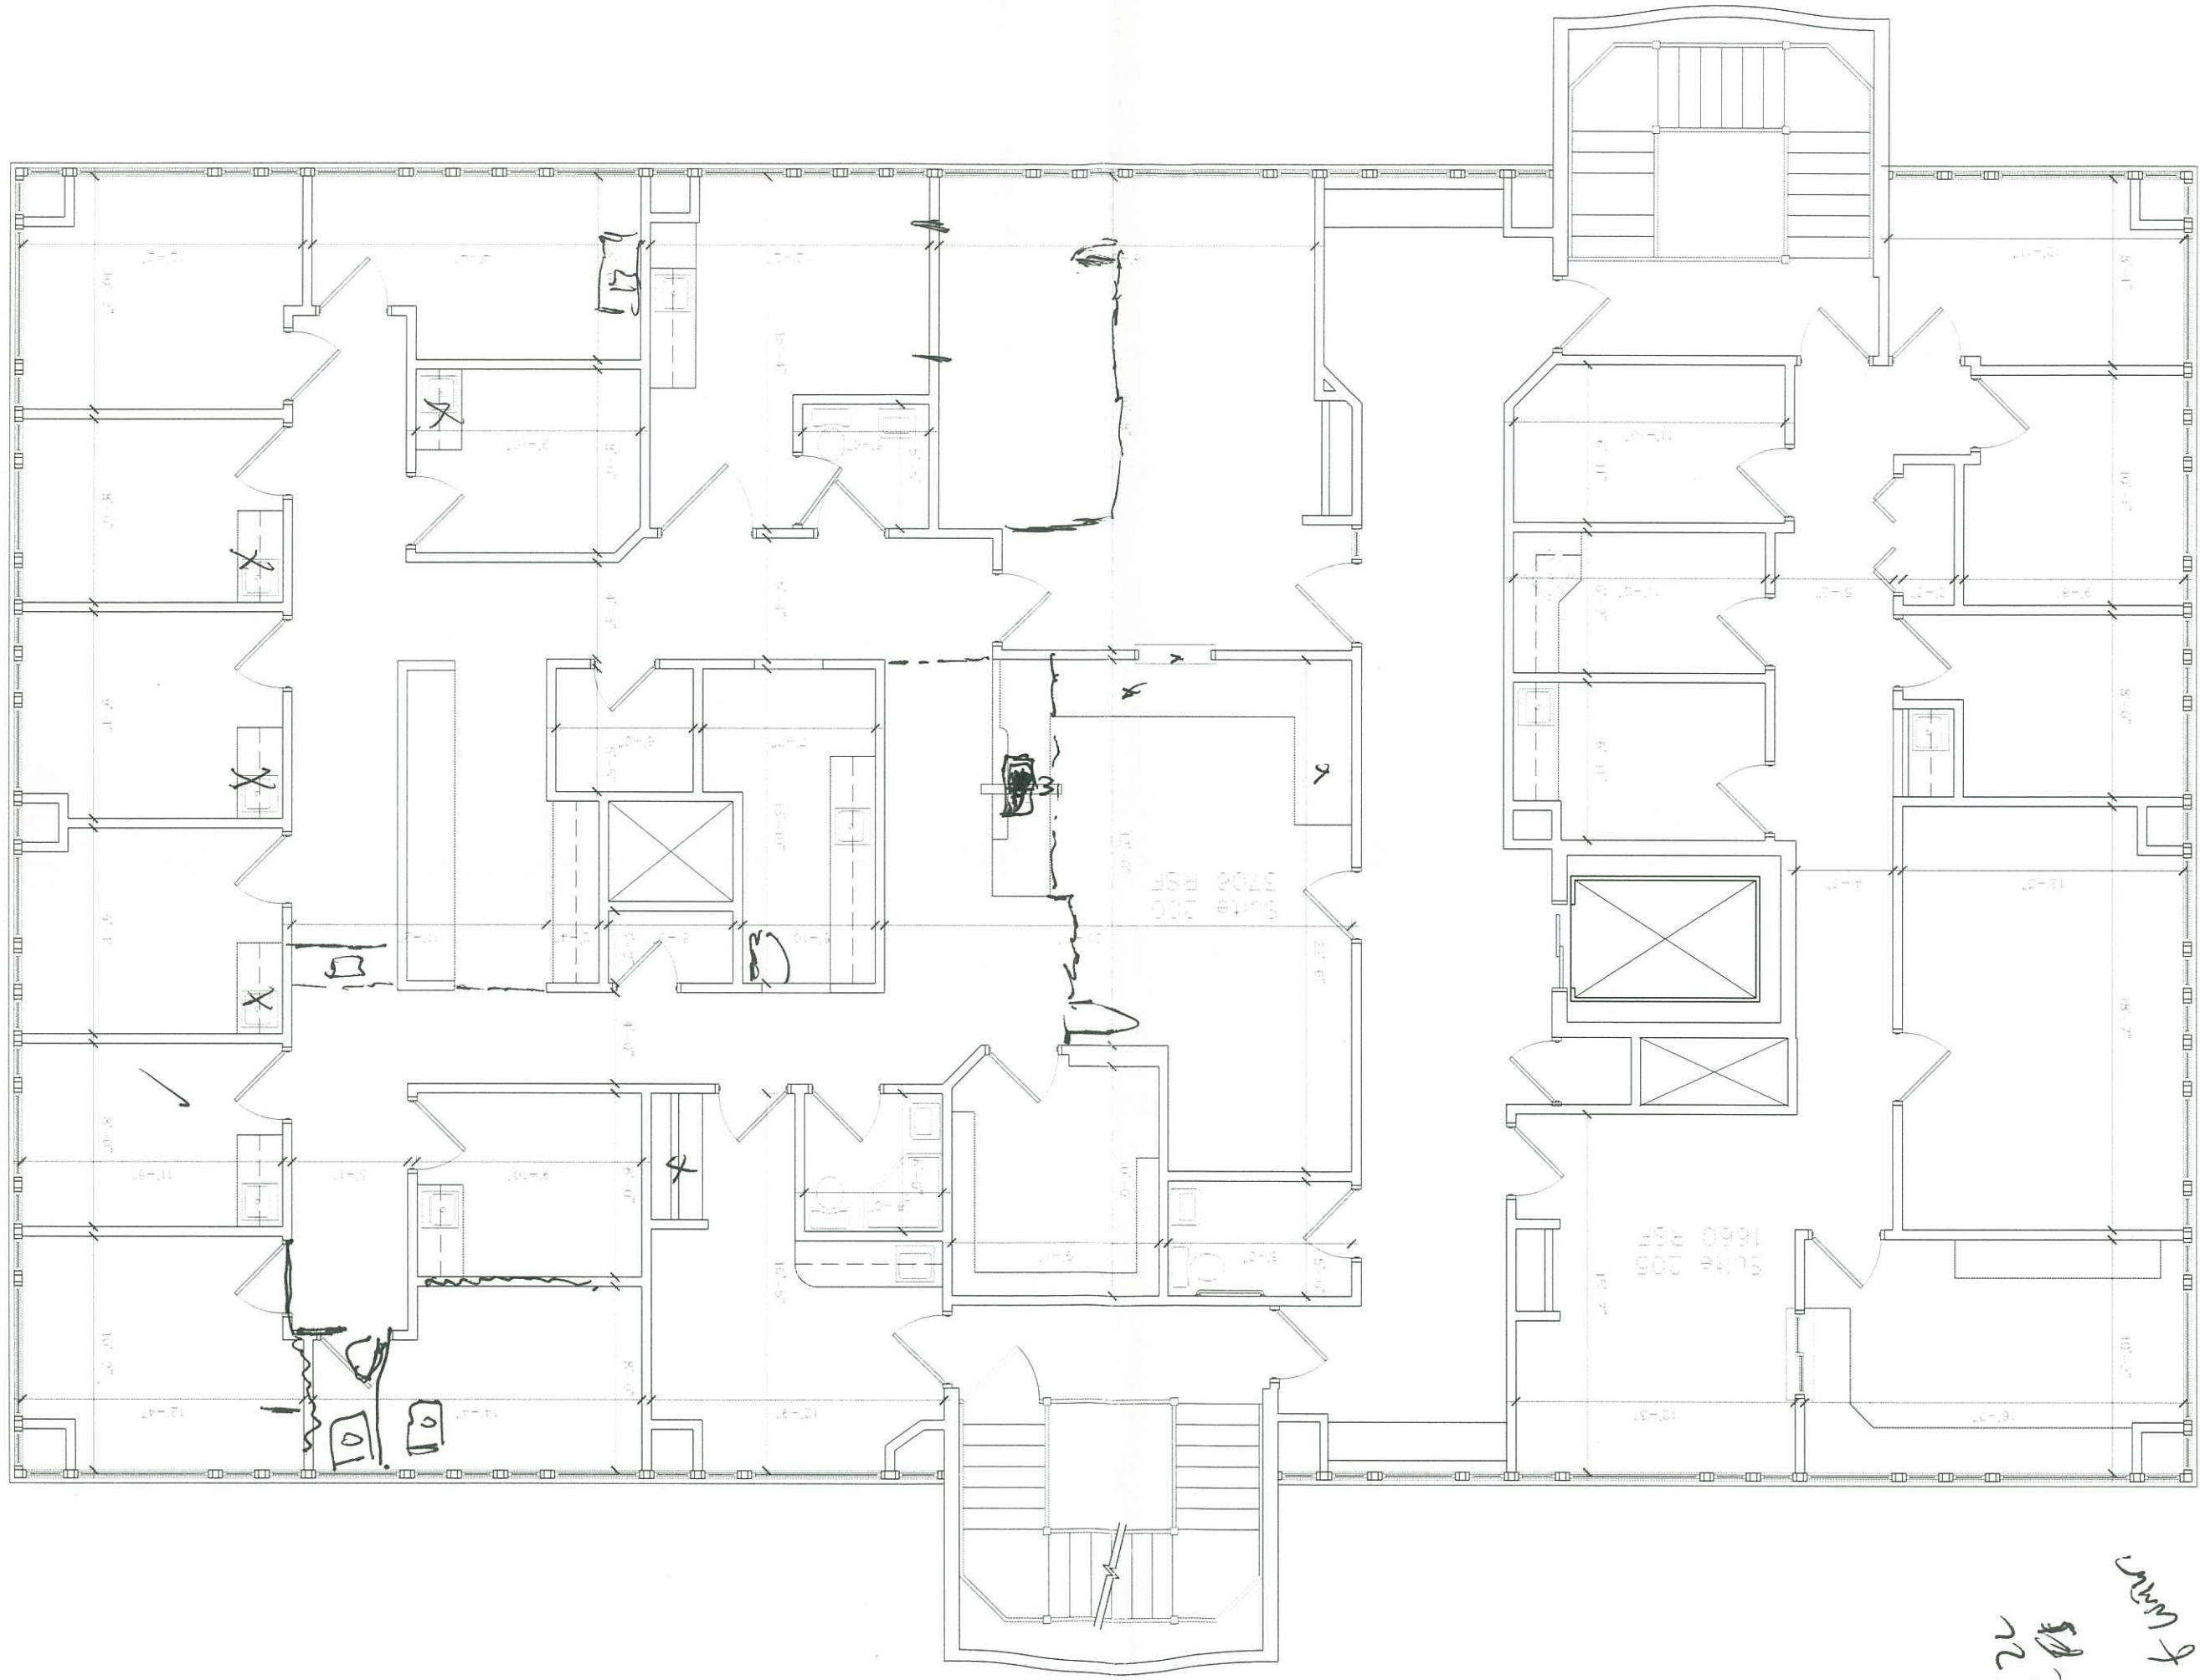

119 kwd?

119  
2nd  
Floor

Passed  
Pl. Hts Floor Plan  
- 5m Plan  
+ 11.2  
+ 11.6.

\$22  
\$15  
Curtain