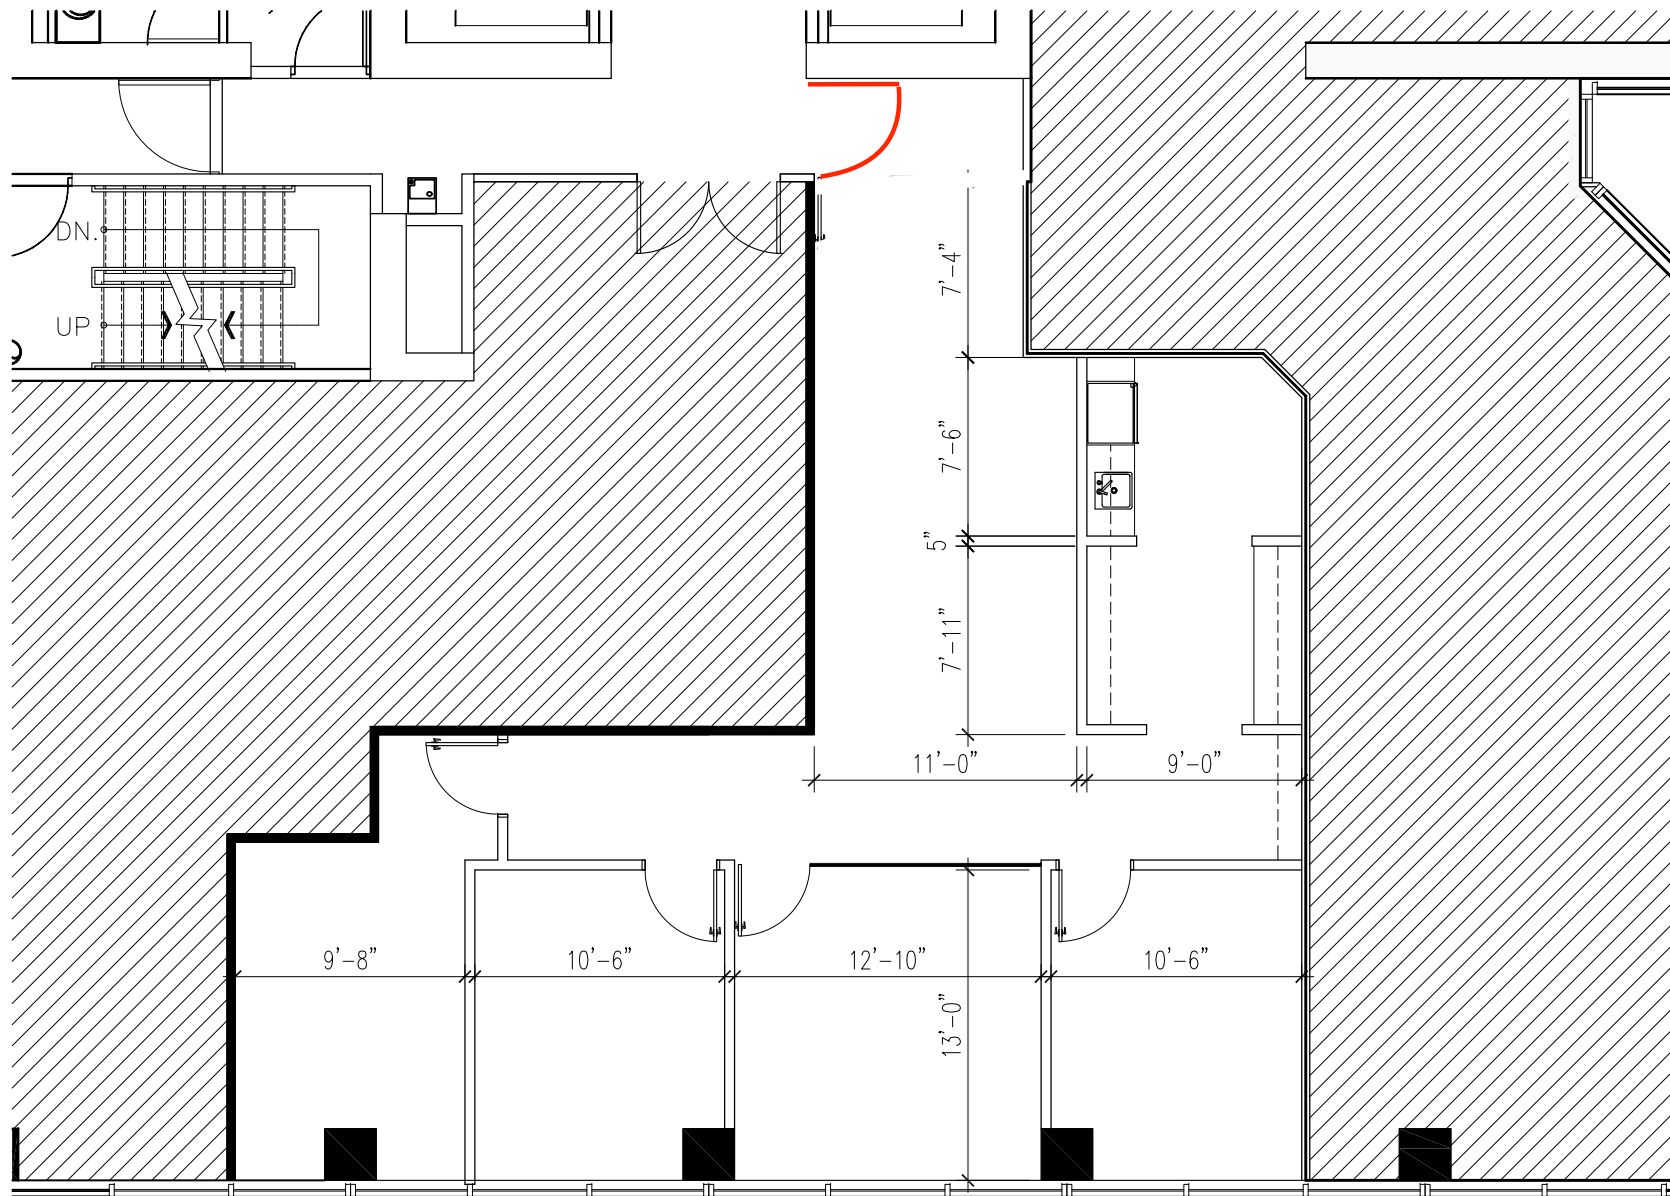

insight
design

2930 Northeast
2nd Court
Miami, Florida
33137
305.545.4964

C o r a l W a y

1200 Brickell

03.02.2017

Proposed Space Plan / Suite F

N.T.S.

PROJECT NO:	0032-42
DRAWN BY:	I.M.
DATE:	03/02/17
SCALE:	N.T.S.
SHEET NO:	SK-1F