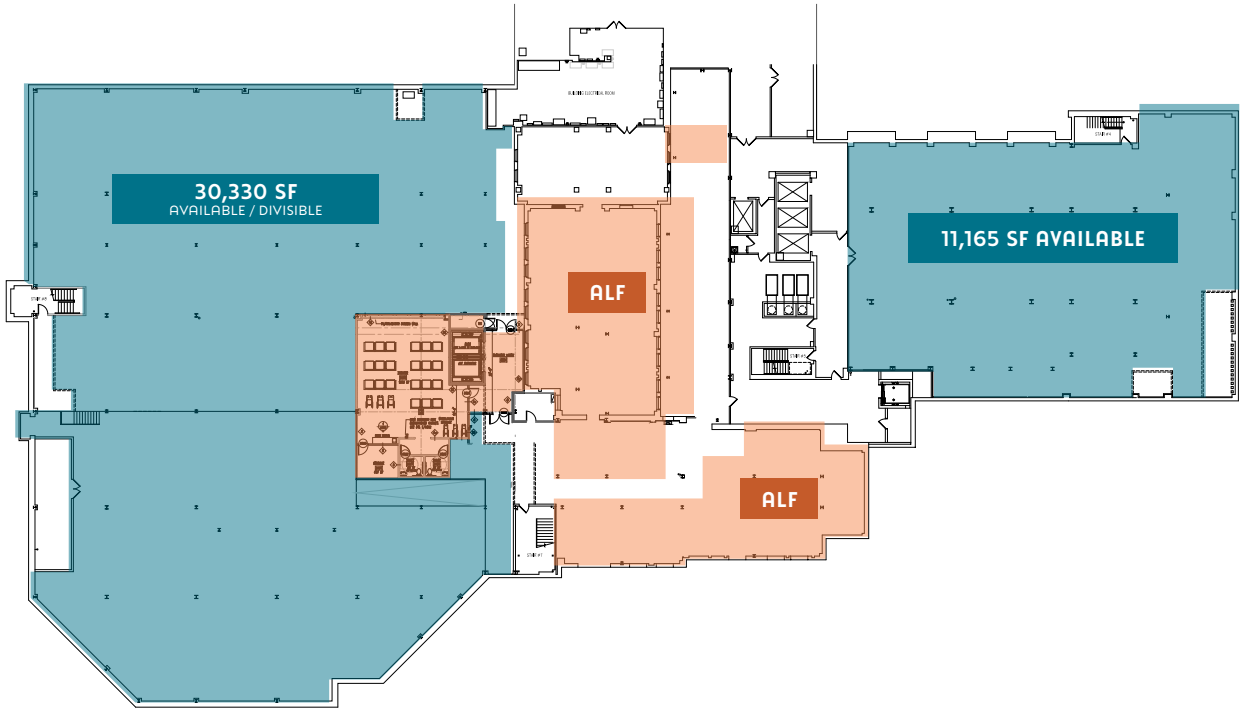

Hub Stein Sports Complex

SUBJECT SITE

MORE THAN JUST

A MEDICAL CENTER

ADJACENT TO
120 NEWLY
CONSTRUCTED
LUXURY
RESIDENTIAL
UNITS, NOW
FULLY LEASED

LOWER LEVEL | SPACES DIVISIBLE

1ST FLOOR

2ND FLOOR | LEASED

3RD FLOOR | LEASED

Suites are proposed and can be customized or combined for larger space needs.

CONTACT

973.447.1129
kleifer@cha.partners