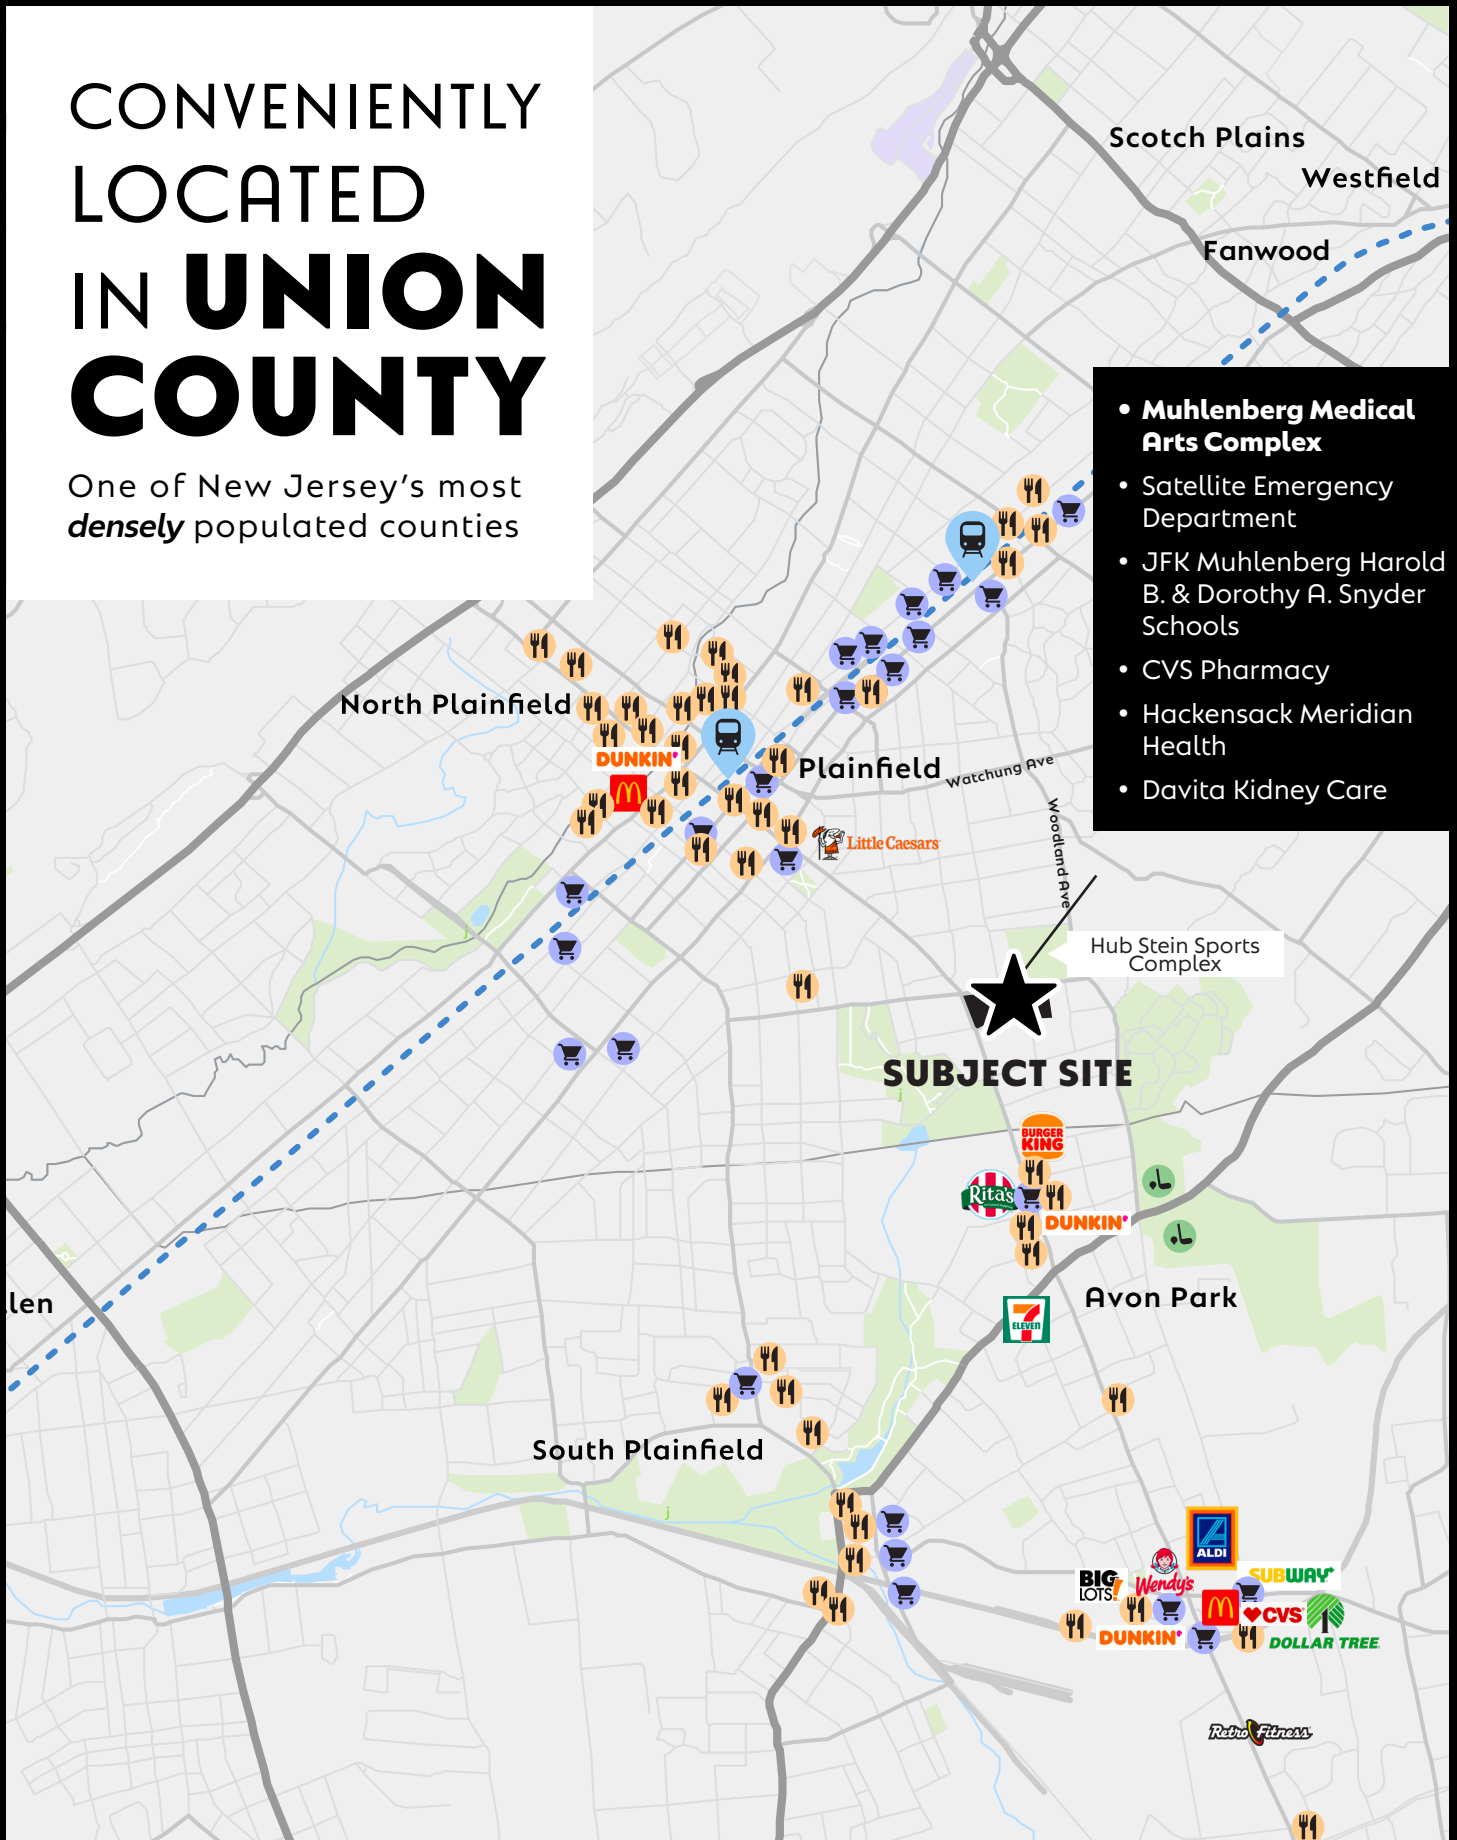

MUHLENBERG MEDICAL ARTS COMPLEX

CONSTRUCTION UNDERWAY

1280 RANDOLPH RD. PLAINFIELD NJ

 **CHA
PARTNERS**

20K SF PREMIUM SPACE REMAINING

Suggested Uses:

- Primary Care
- Adult Medical Daycare
- Ophthalmology
- Oncology/Cancer Care
- Women's Health-OB/GYN
- Chiropractic Care
- Laboratory Services and More!

Your Neighbors:

- Ambulatory Surgery Center
- Assisted Living Facility (Under Construction)
- Senior Healthcare Services (Under Construction)
- Physical Therapy (Under Construction)

CONVENIENTLY LOCATED IN **UNION** **COUNTY**

One of New Jersey's most *densely* populated counties

- Muhlenberg Medical Arts Complex
- Satellite Emergency Department
- JFK Muhlenberg Harold B. & Dorothy A. Snyder Schools
- CVS Pharmacy
- Hackensack Meridian Health
- Davita Kidney Care