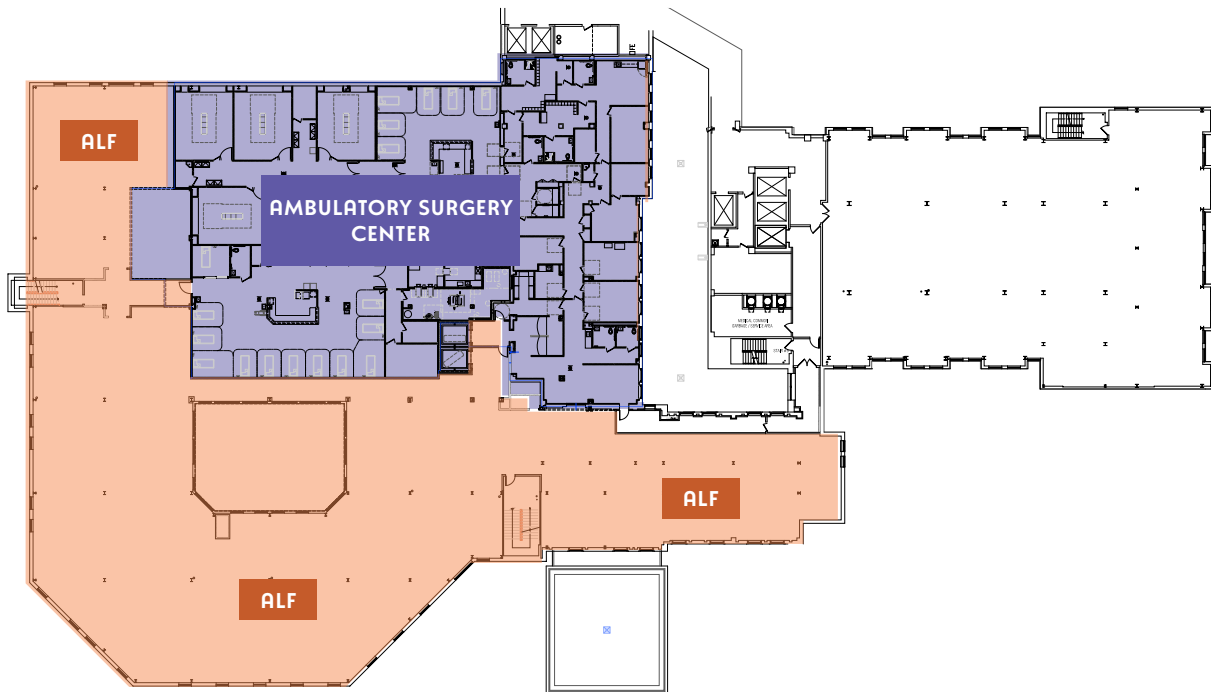

Hub Stein Sports Complex

SUBJECT SITE

MORE THAN JUST

A MEDICAL CENTER

ADJACENT TO
120 NEWLY
CONSTRUCTED
LUXURY
RESIDENTIAL
UNITS, NOW
FULLY LEASED

LOWER LEVEL | SPACES DIVISIBLE

1ST FLOOR

2ND FLOOR | LEASED

3RD FLOOR | LEASED

Suites are proposed and can be customized or combined for larger space needs.

CONTACT

973.447.1129
kleifer@cha.partners