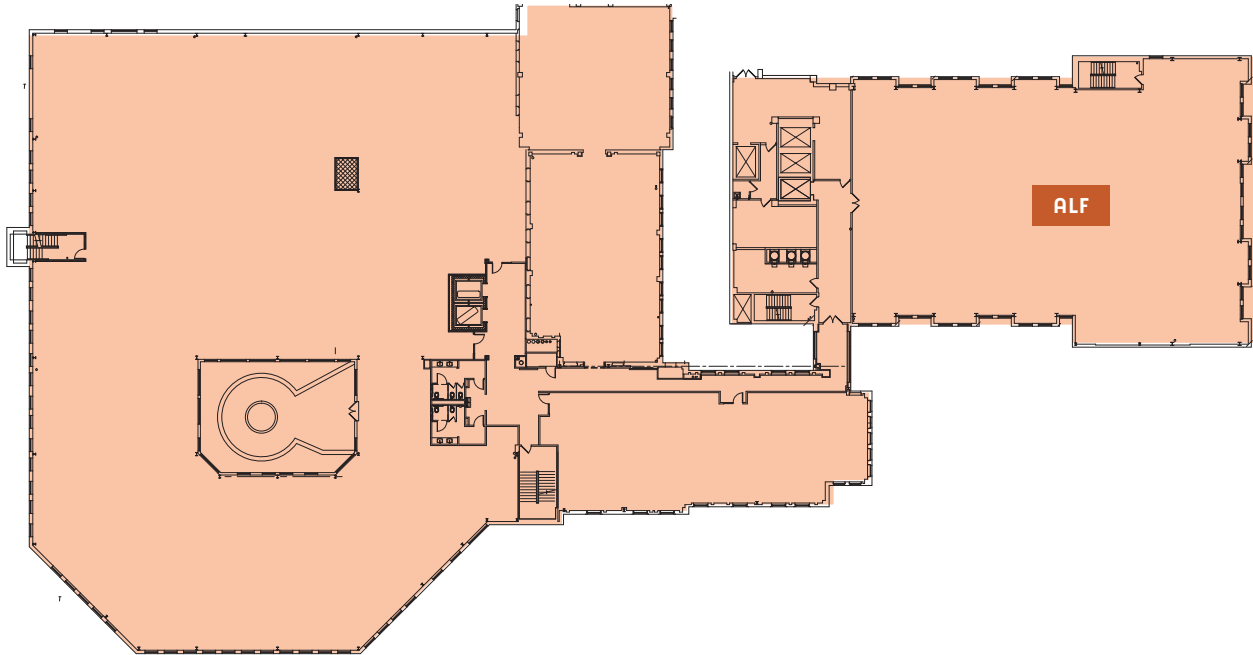

Hub Stein Sports Complex

SUBJECT SITE

MORE THAN JUST

A MEDICAL CENTER

ADJACENT TO
120 NEWLY
CONSTRUCTED
LUXURY
RESIDENTIAL
UNITS, NOW
FULLY LEASED

LOWER LEVEL | SPACES DIVISIBLE

1ST FLOOR

2ND FLOOR | LEASED

3RD FLOOR | LEASED

Suites are proposed and can be customized or combined for larger space needs.

CONTACT

973.447.1129
kleifer@cha.partners