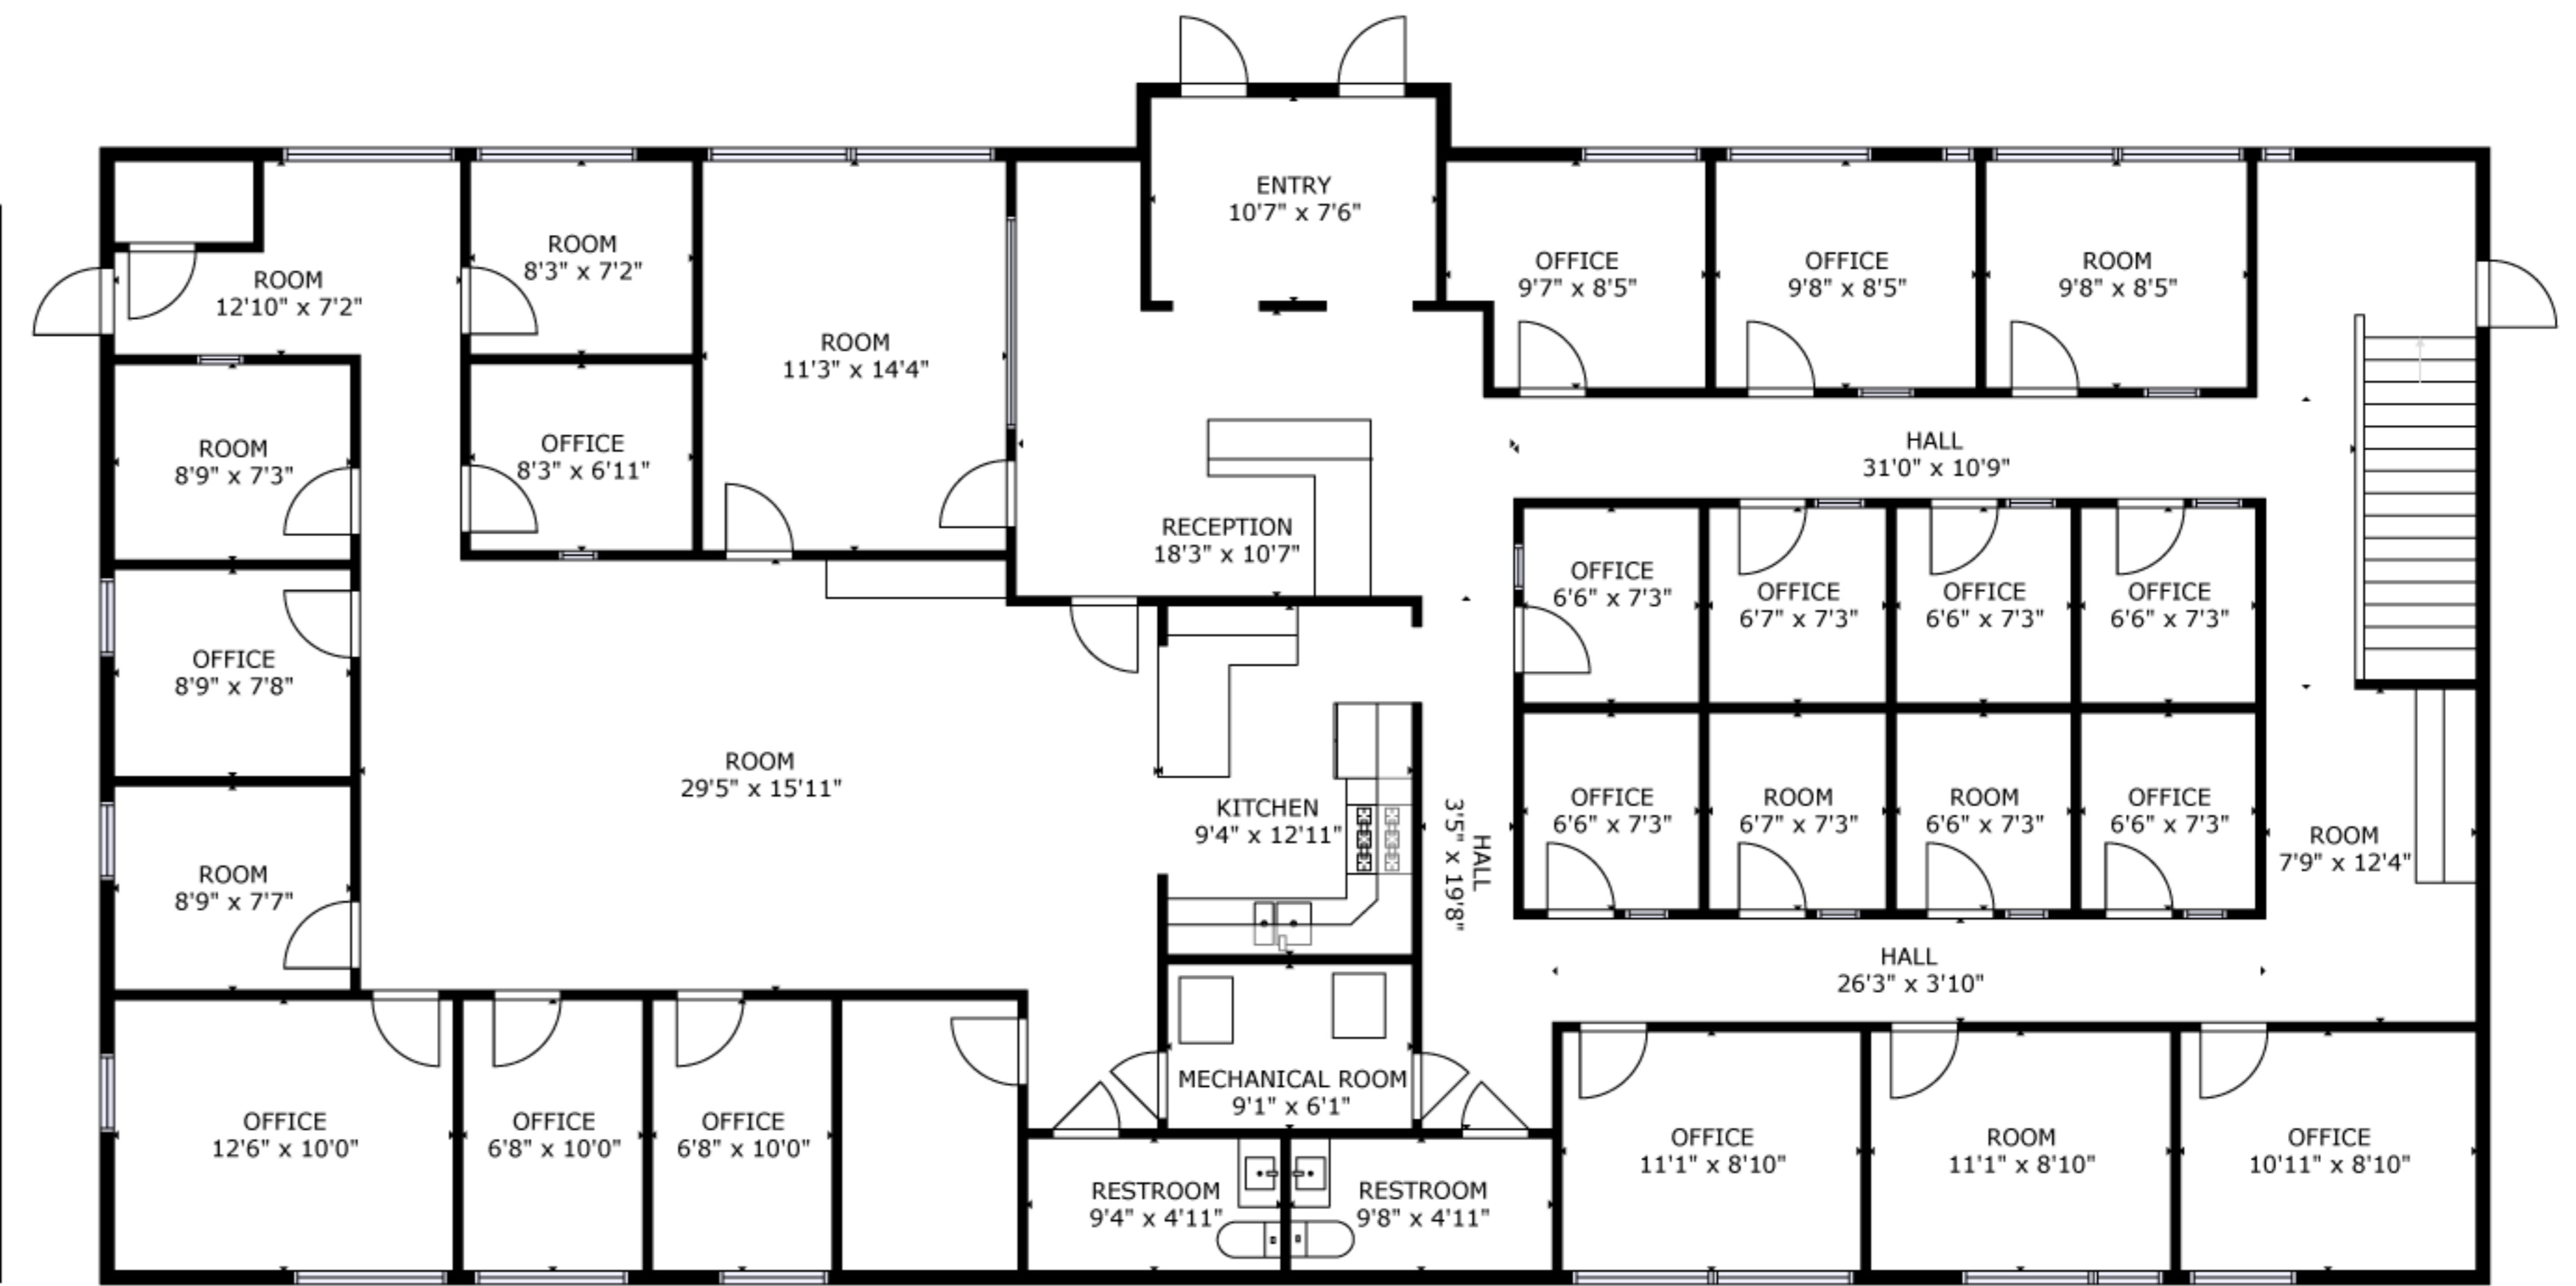

FLOOR 1

FLOOR 2

GROSS INTERNAL AREA
 FLOOR 1: 3428 sq.ft, FLOOR 2: 3588 sq.ft
 TOTAL: 7016 sq.ft
 SIZE AND DIMENSIONS ARE APPROXIMATE, ACTUAL MAY VARY