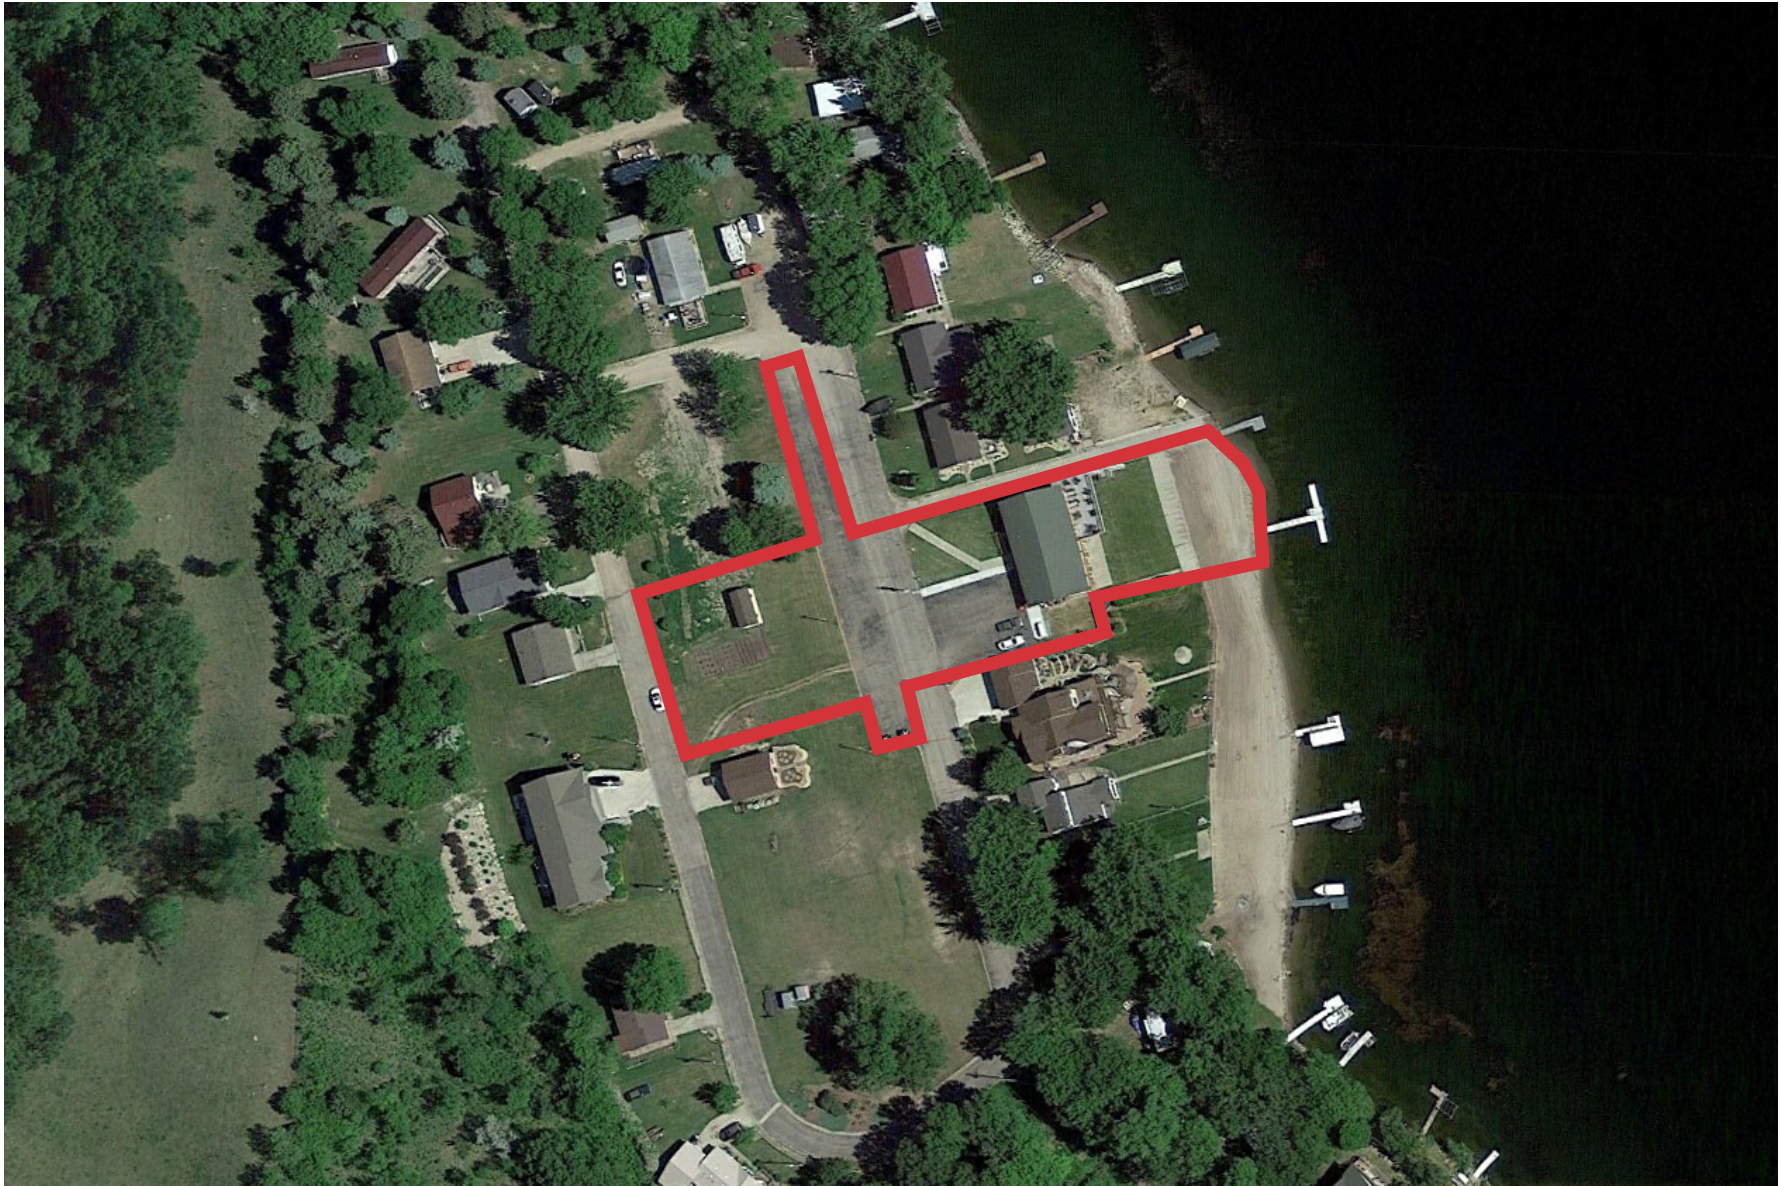

PARCEL

SoDak Shores

13514 Sodak Road, Wilmot, SD 57279

List Price: $1,200,000