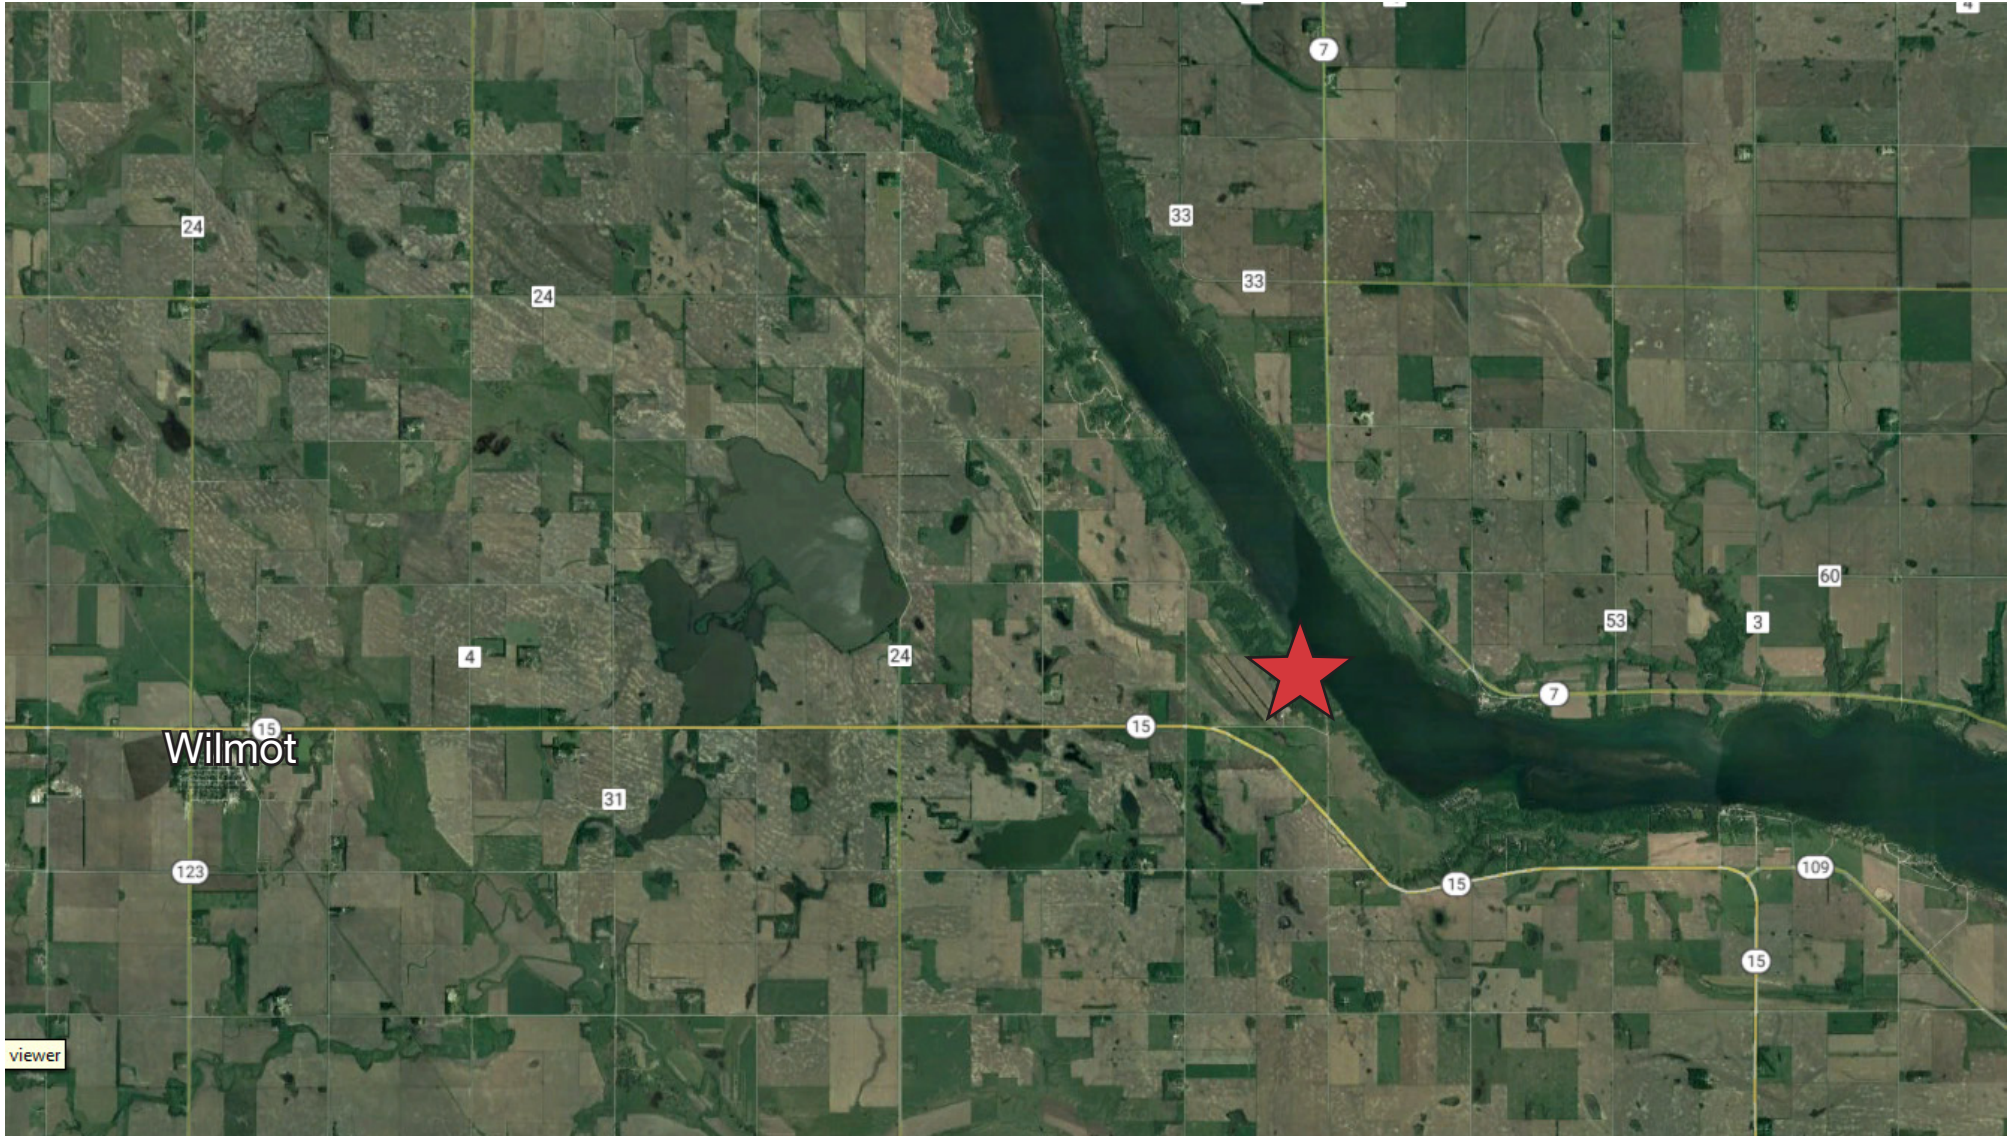

# LOCAL AERIAL

SoDak Shores

13514 Sodak Road, Wilmot, SD 57279

**List Price: \$1,200,000**