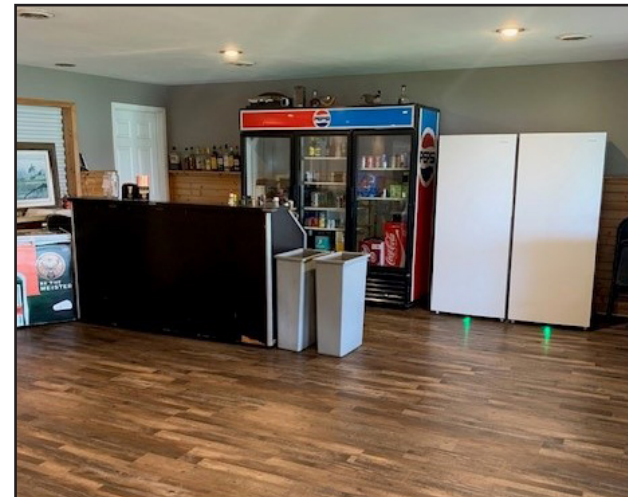

INTERIOR PHOTOS

SoDak Shores

13514 Sodak Road, Wilmot, SD 57279

List Price: $1,200,000