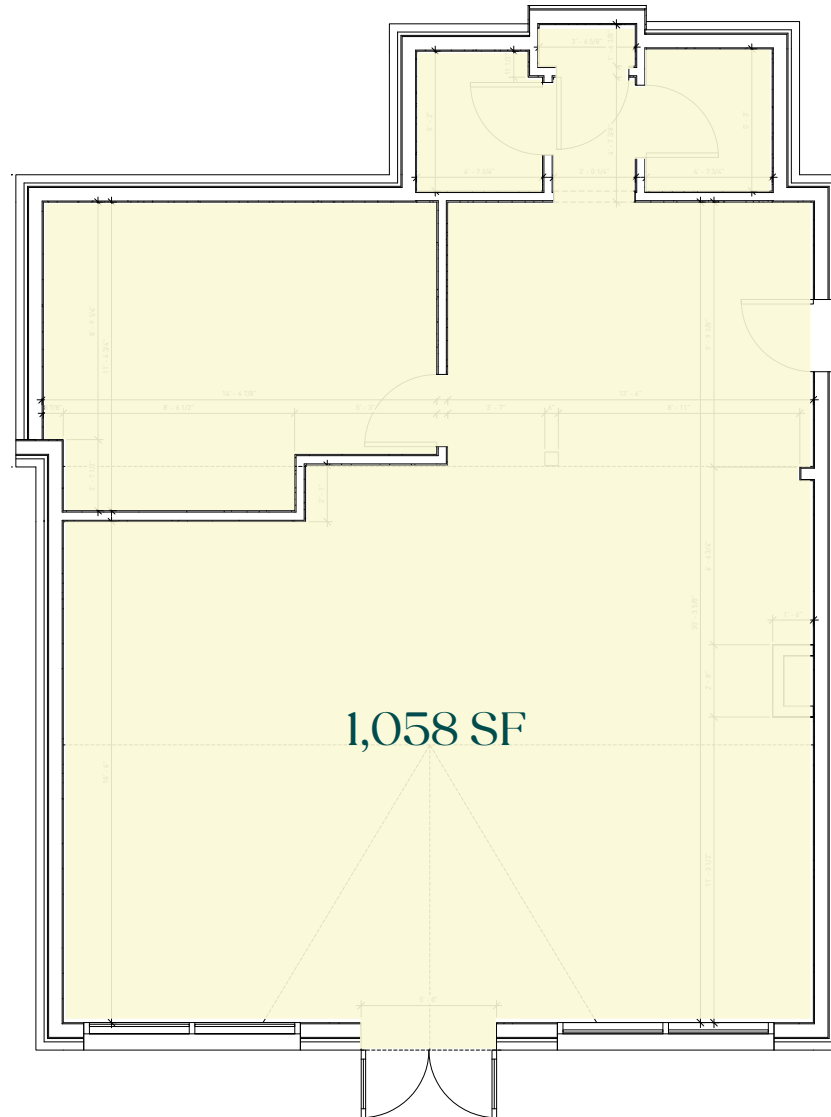

## Retail/Office Space For Lease

- 1,058 SF
- Lease Structure: NNN
- Available Now
- Negotiable Delivery / TI Package

# Floor Plan