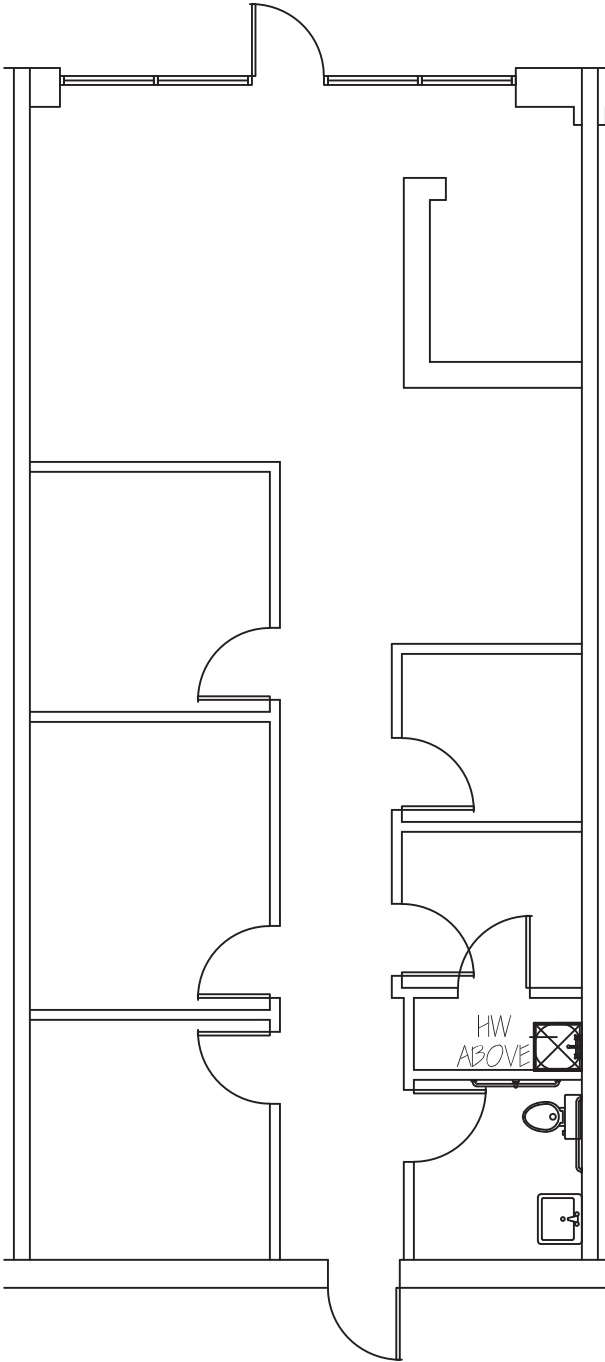

2990 SE 19TH  
SUITE 8  
MOORE, OKLAHOMA  
1,195 sf

Scale: 1/8"=1'-0"