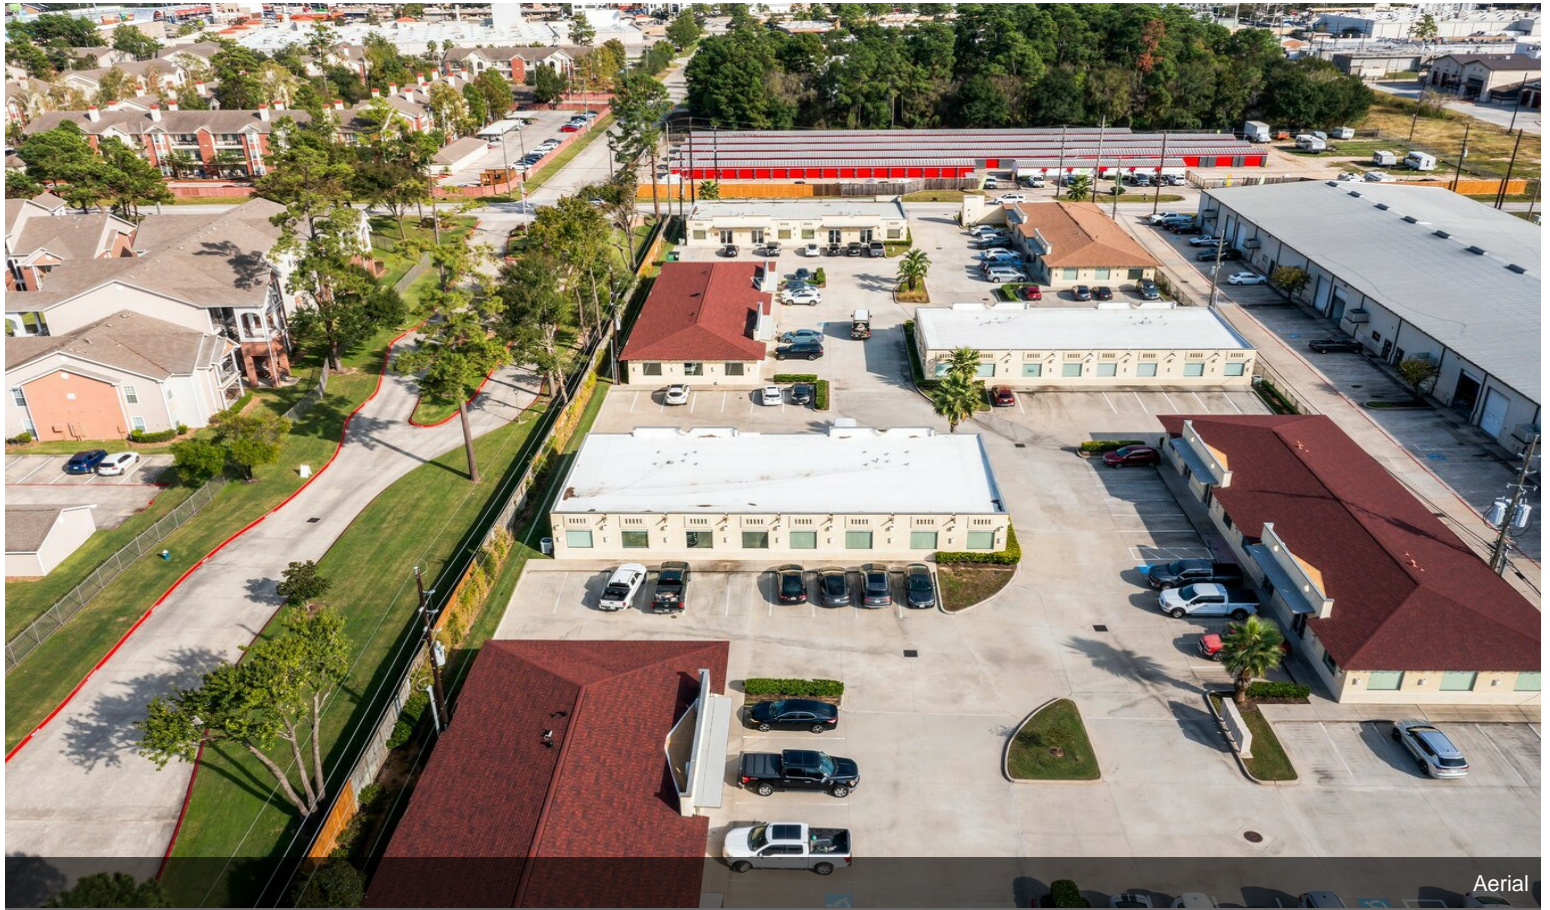

Building 5

\$249,900

Discover this well-designed office condo park, built in 2014 and located in the highly sought-after Woodlands Business Park in Texas. This property consists of 12 office condos, offering modern, versatile spaces ideal for a variety of professional uses. Conveniently located with easy access to Highway I-45, providing excellent connectivity to nearby areas and major transportation routes. With Ample parking, well-maintained landscaping, and proximity to dining, retail, and business services...

25329 Budde Rd, The Woodlands, TX 77380

Discover this well-designed office condo park, built in 2014 and located in the highly sought-after Woodlands Business Park in Texas. This property consists of 12 office condos, offering modern, versatile spaces ideal for a variety of professional uses. Conveniently located with easy access to Highway I-45, providing excellent connectivity to nearby areas and major transportation routes. With Ample parking, well-maintained landscaping, and proximity to dining, retail, and business services

Property Photos

Building Photo

Building Photo

Property Photos

Building Photo

Aerial

Property Photos

Property Photos

Aerial

Aerial

Property Photos

Property Photos

Property Photos

Property Photos