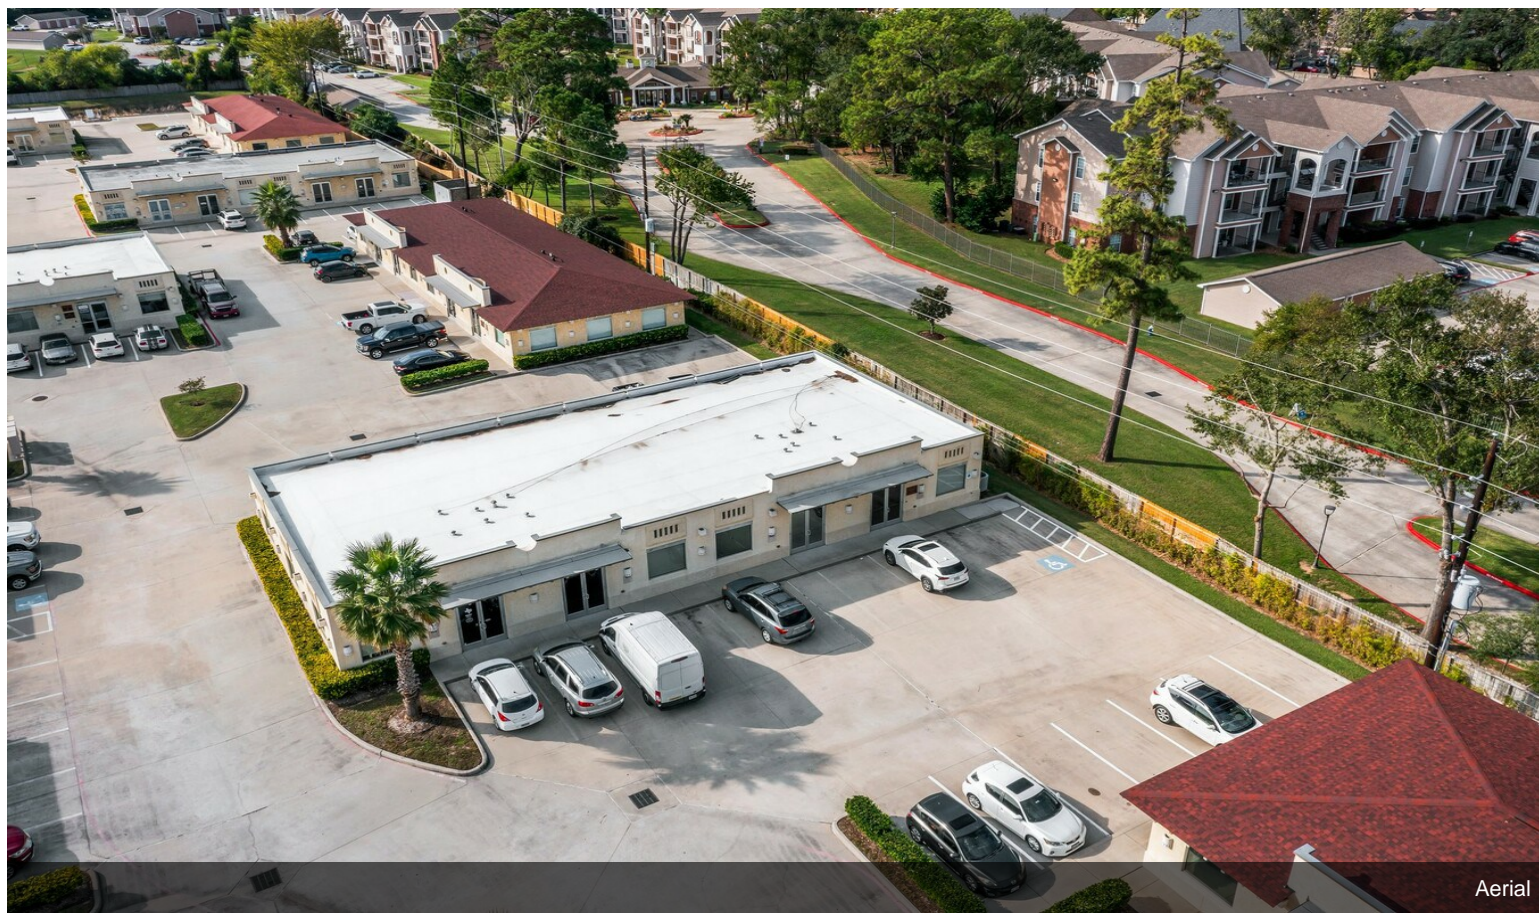

Building 5

\$249,900

Discover this well-designed office condo park, built in 2014 and located in the highly sought-after Woodlands Business Park in Texas. This property consists of 12 office condos, offering modern, versatile spaces ideal for a variety of professional uses. Conveniently located with easy access to Highway I-45, providing excellent connectivity to nearby areas and major transportation routes. With Ample parking, well-maintained landscaping, and proximity to dining, retail, and business services...

25329 Budde Rd, The Woodlands, TX 77380

Discover this well-designed office condo park, built in 2014 and located in the highly sought-after Woodlands Business Park in Texas. This property consists of 12 office condos, offering modern, versatile spaces ideal for a variety of professional uses. Conveniently located with easy access to Highway I-45, providing excellent connectivity to nearby areas and major transportation routes. With Ample parking, well-maintained landscaping, and proximity to dining, retail, and business services

Property Photos

Building Photo

Building Photo

Property Photos

Building Photo

Aerial

Property Photos

Property Photos

Aerial

Aerial

Property Photos

Property Photos

Property Photos

Property Photos