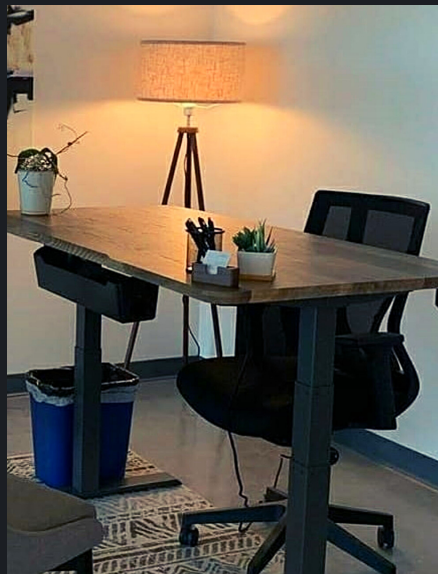

FUSE™

WORKSPACE

DO MORE FOR YOUR BUSINESS

Broker Referral Incentive

Receive 10% on new client agreements, up to 12 months

*Does NOT apply on renewals or current client upgrades

144425 FALCON HEAD BLVD, BLD E,
SUITE 100
AUSTIN, TEXAS 78738

P: (512) 717-0058

W: FUSEWORKSPACE.COM