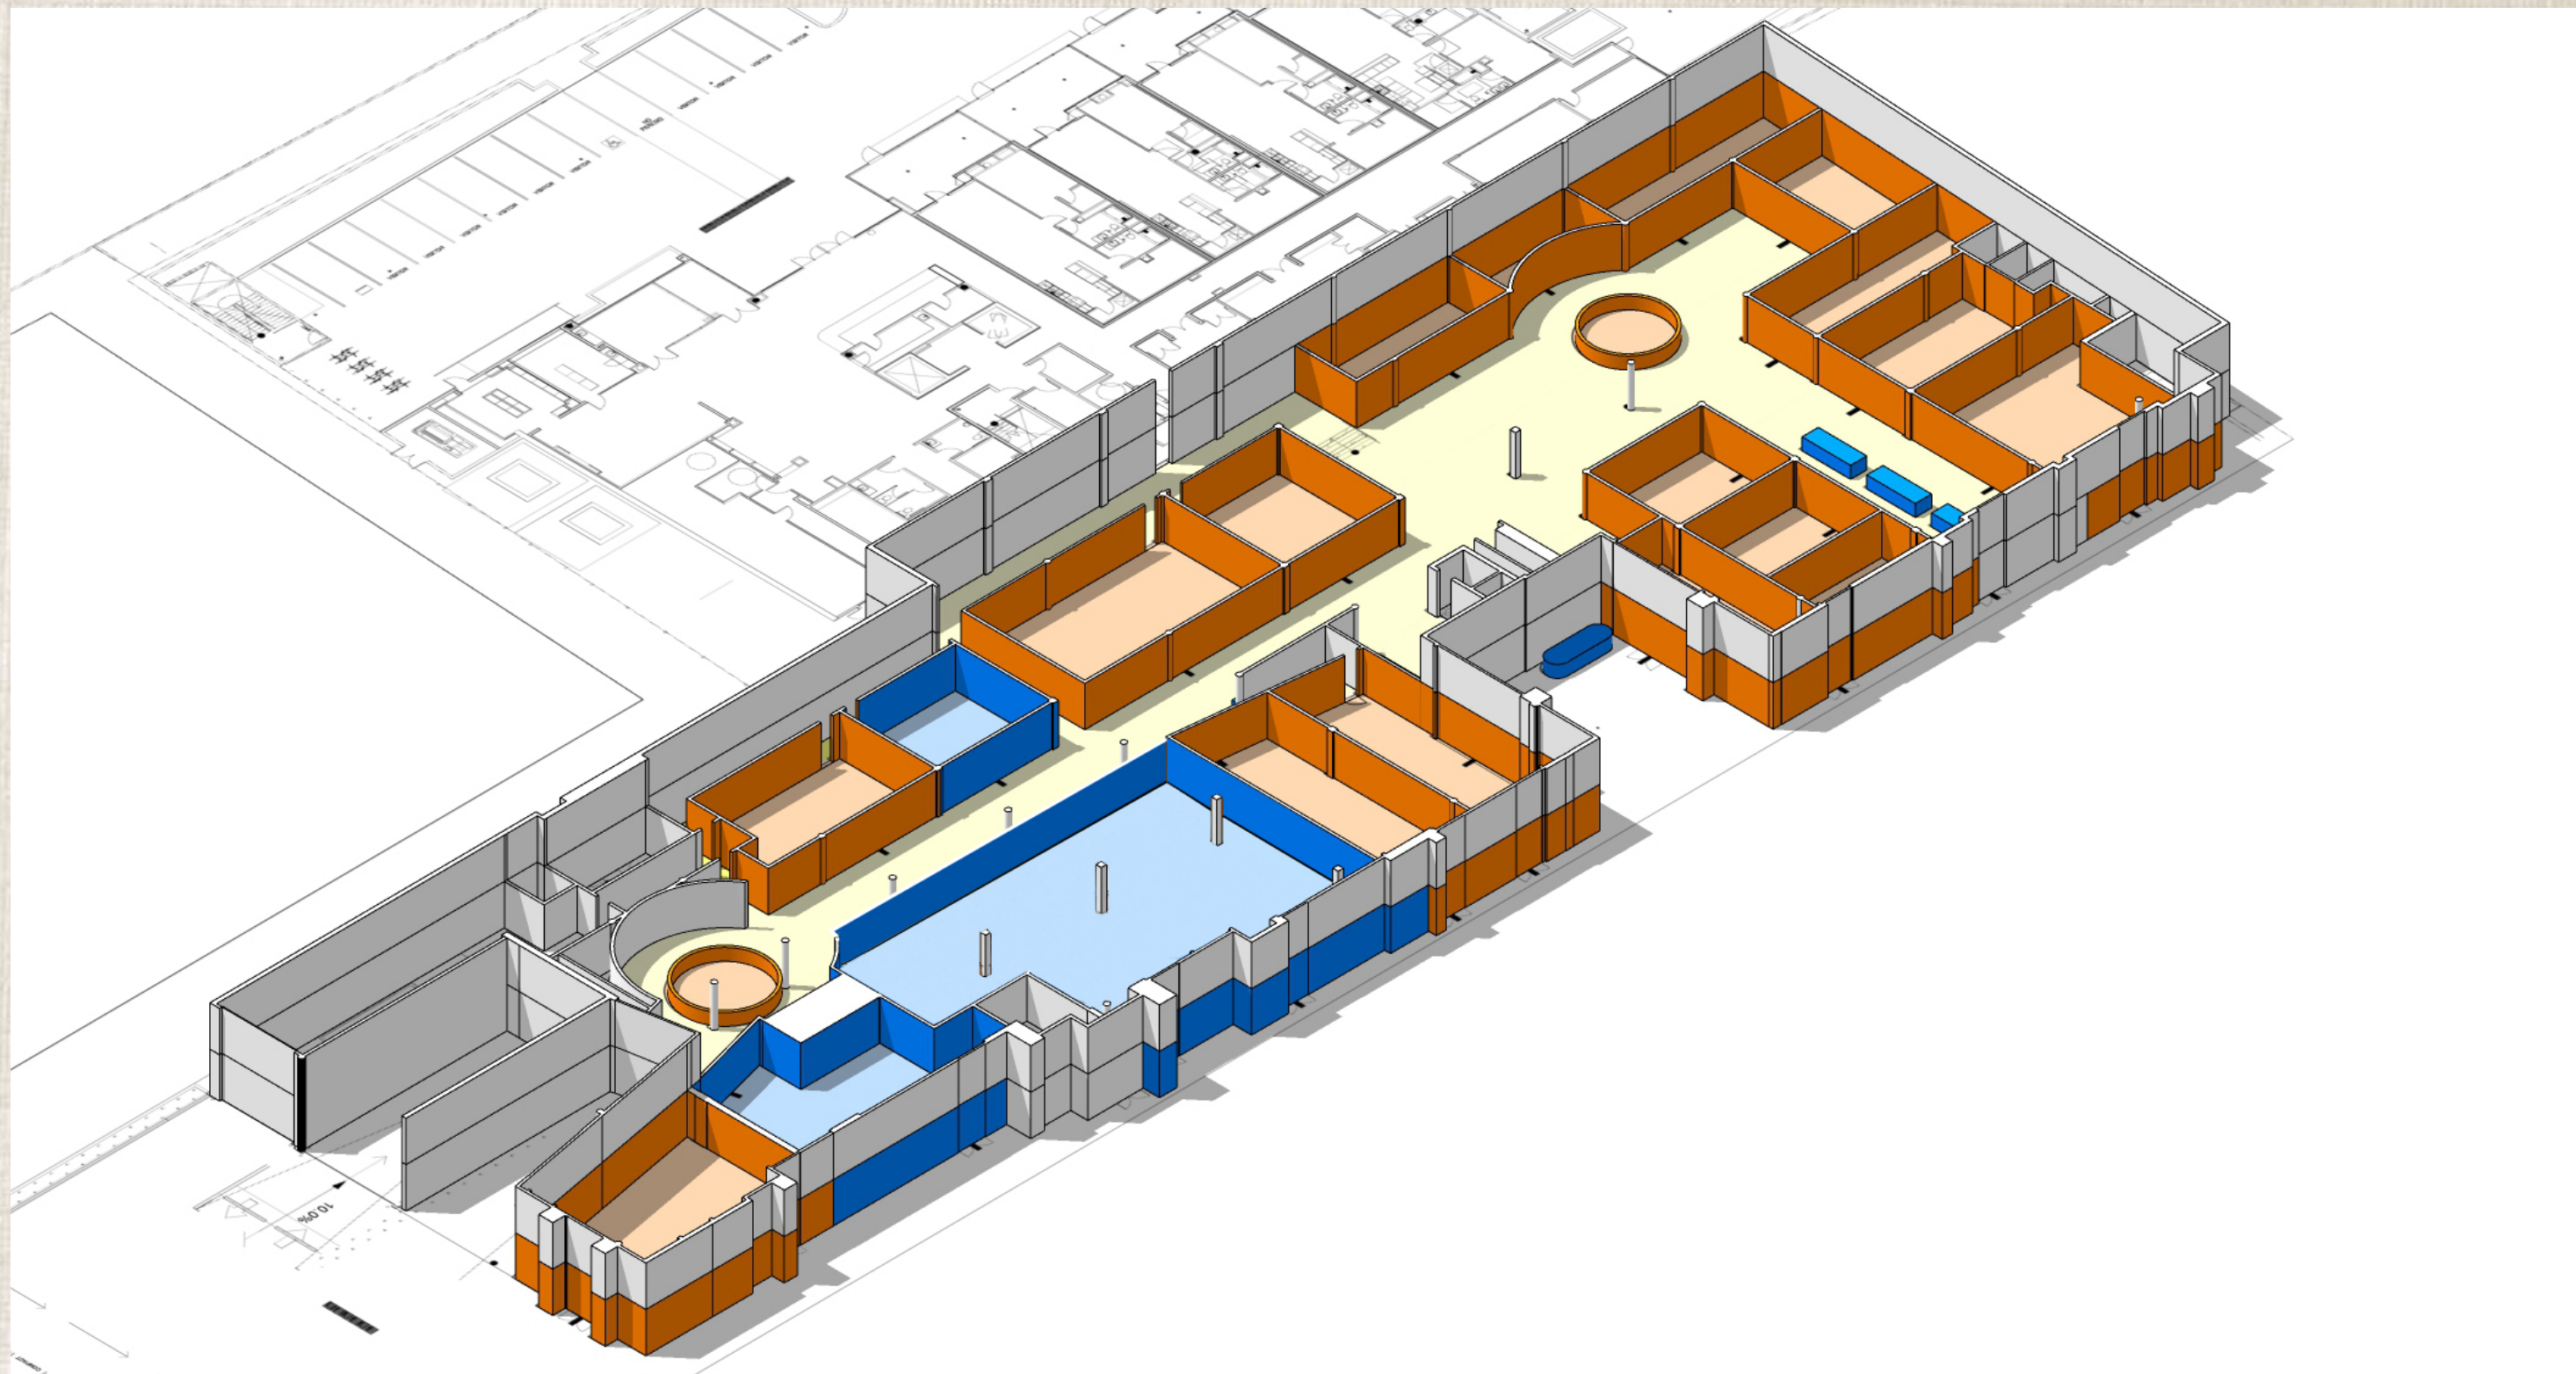

FLOOR PLAN

 : AVAILABLE SPACES

PROVINCE

TENANT SPACES

SUITE	SF	SUITE	SF	SUITE	SF
101		115	294	125	
102		116	703	126	
103		117	605	127	
105	1,278	118	752	128	
106		119	807	129	
109	655	120		130	
110	880	121	600	131	
112	1,428	122	580	132	
113	819	123	621	133	
114	540	124			

Approx Available Sq Ft: 10,562

BIRDSEYE

THE AREA

Province sits at the center of San Gabriel, conveniently located to provide easy accessibility for residents and visitors alike. The vibrant downtown atmosphere offers diverse dining options and a vibrant commercial core. Province is also a short distance from downtown LA with its multiple cultural attractions, sports arenas and entertainment venues. Overall, the benefits of a downtown San Gabriel location extend beyond mere geographical convenience, encompassing a rich cultural tapestry and a thriving local economy.