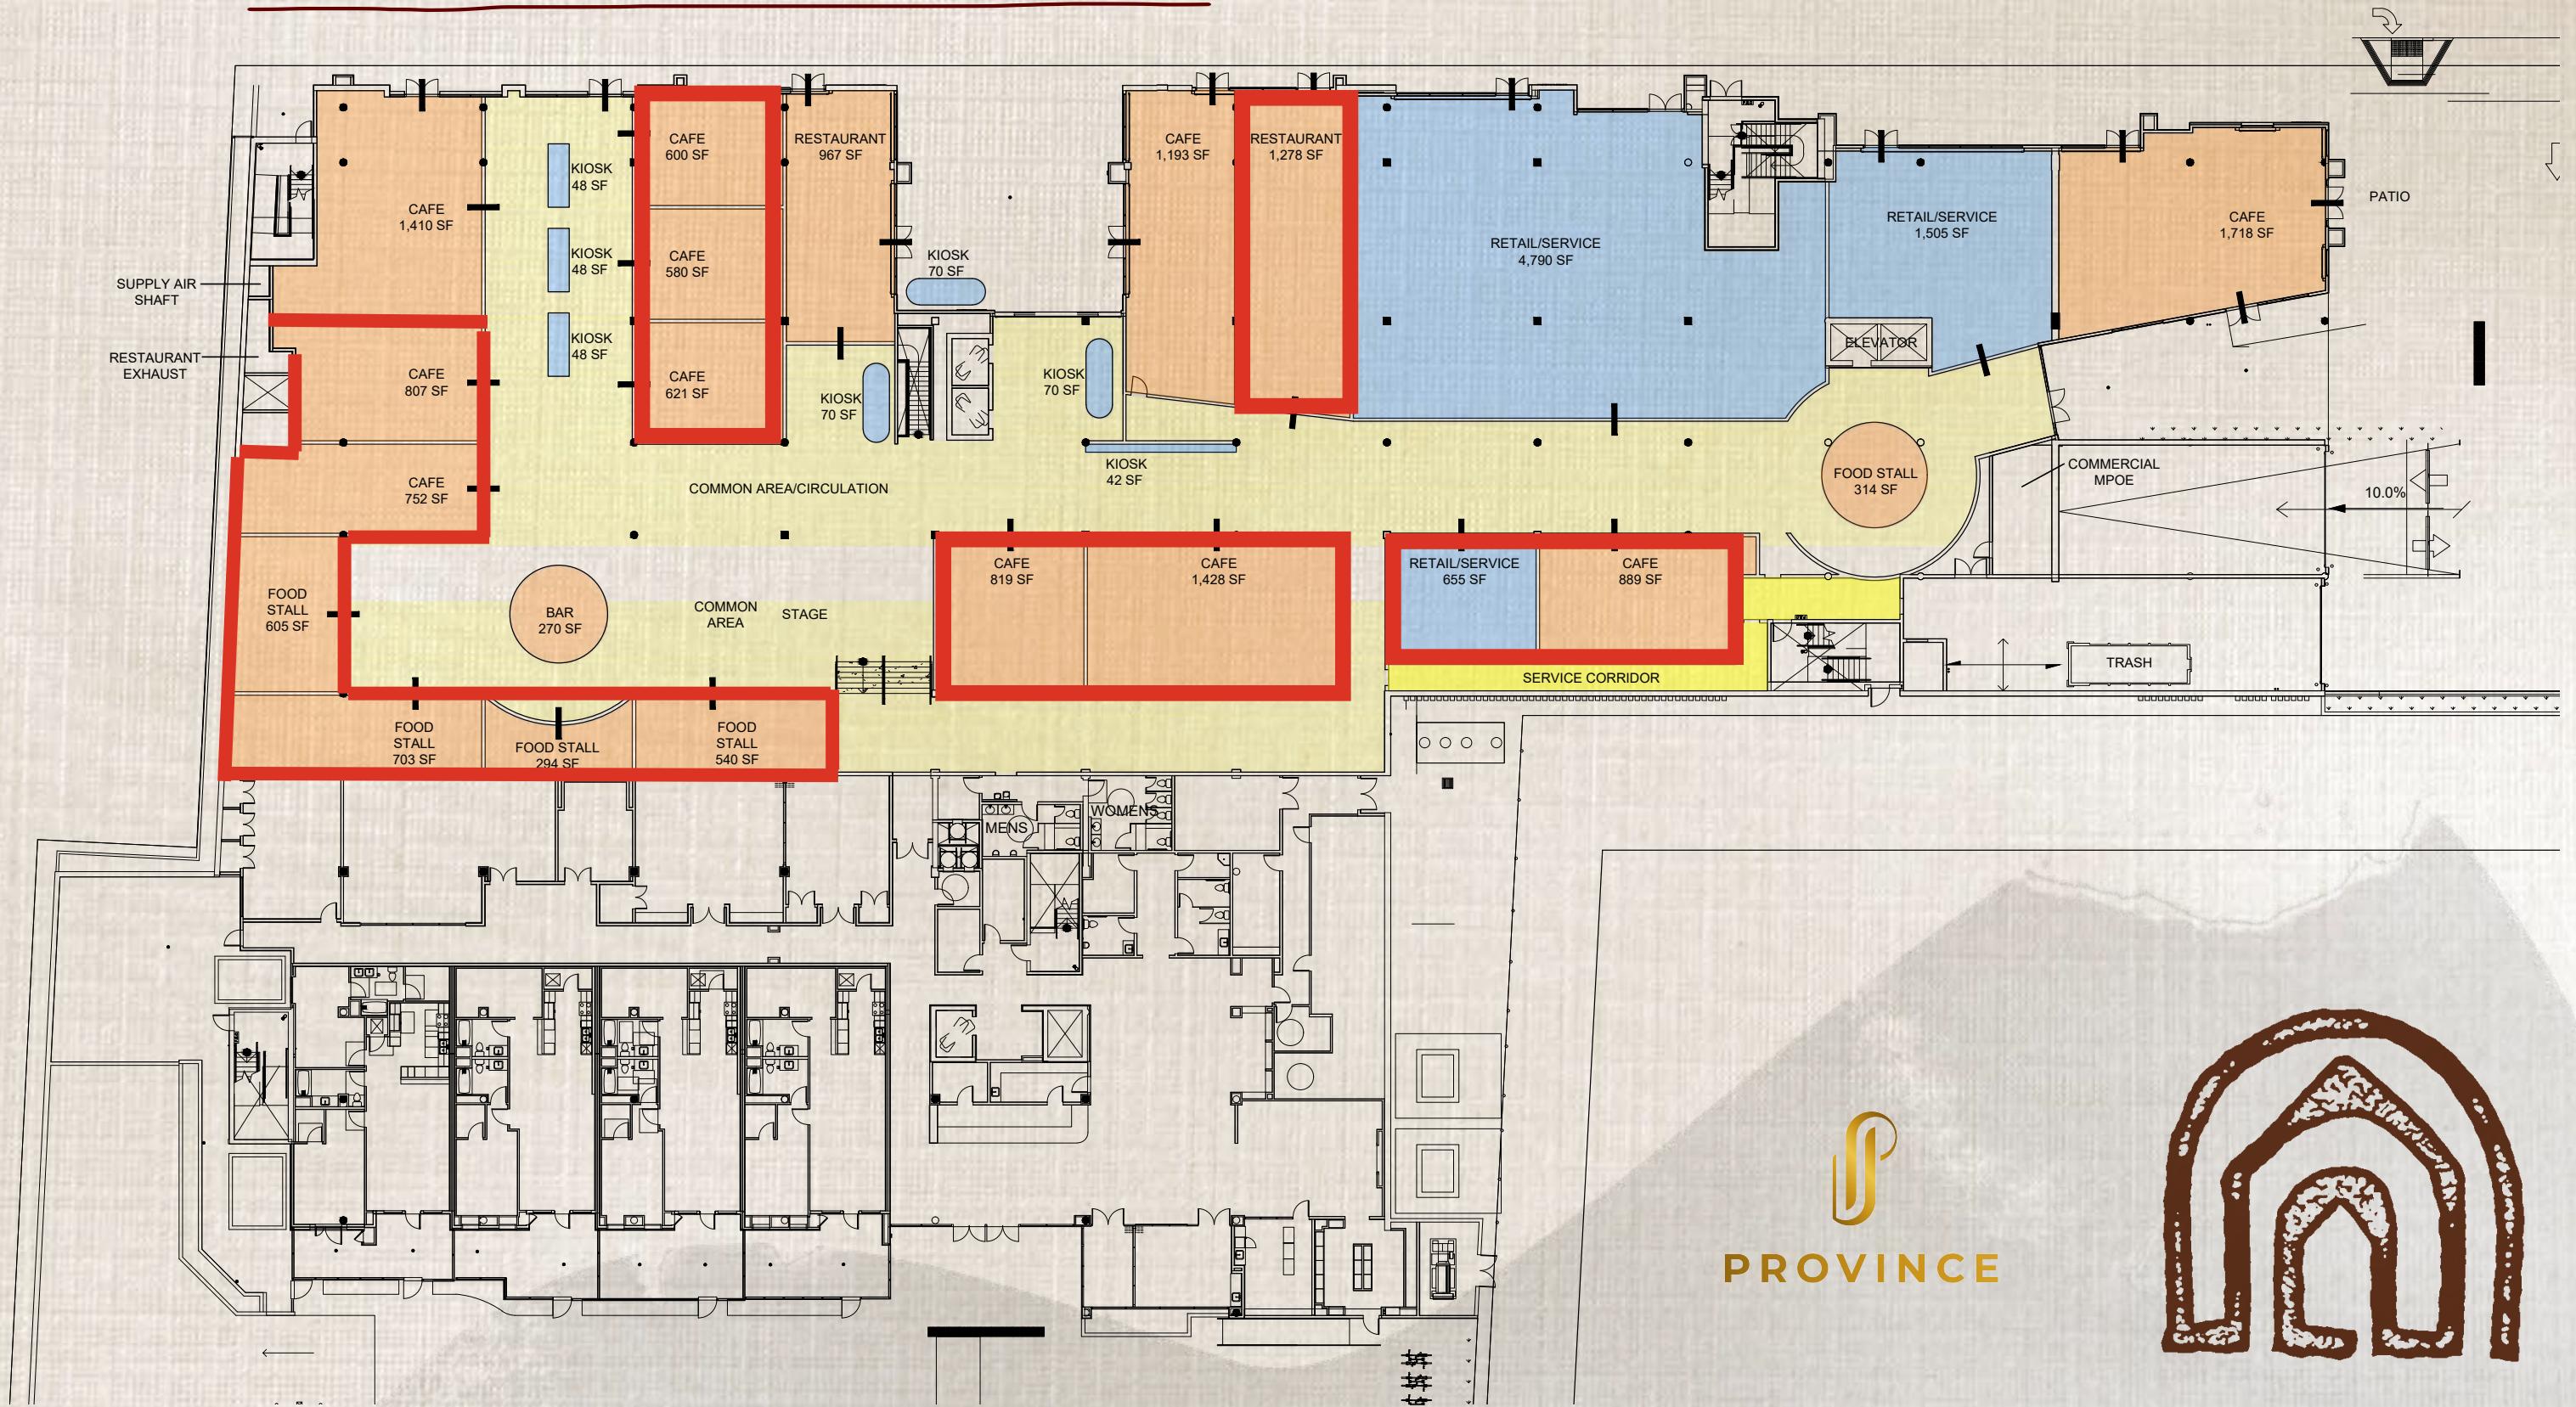

FLOOR PLAN

 : AVAILABLE SPACES

PROVINCE

TENANT SPACES

SUITE	SF	SUITE	SF	SUITE	SF
101		115	294	125	
102		116	703	126	
103		117	605	127	
105	1,278	118	752	128	
106		119	807	129	
109	655	120		130	
110	880	121	600	131	
112	1,428	122	580	132	
113	819	123	621	133	
114	540	124			

Approx Available Sq Ft: 10,562

BIRDSEYE

THE AREA

Province sits at the center of San Gabriel, conveniently located to provide easy accessibility for residents and visitors alike. The vibrant downtown atmosphere offers diverse dining options and a vibrant commercial core. Province is also a short distance from downtown LA with its multiple cultural attractions, sports arenas and entertainment venues. Overall, the benefits of a downtown San Gabriel location extend beyond mere geographical convenience, encompassing a rich cultural tapestry and a thriving local economy.