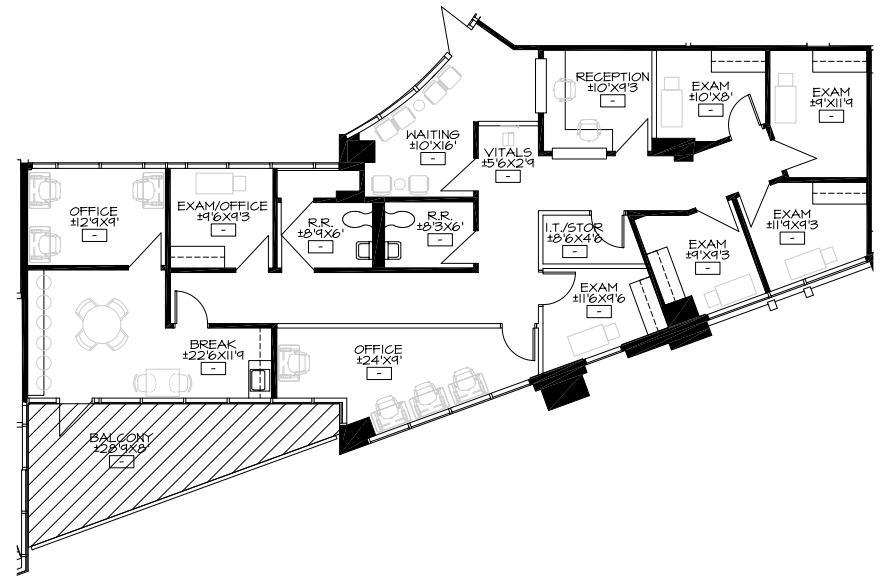

Floor Plan

SUITE 231 | ±2,338 SF

EXISTING BUILDOUT

CONCEPTUAL BUILDOUT

NOT TO SCALE.
ALL MEASUREMENTS ARE APPROXIMATE.

Floor Plan

SUITE 307 | ±2,821 SF

EXISTING BUILDOUT

NOT TO SCALE.
ALL MEASUREMENTS ARE APPROXIMATE.