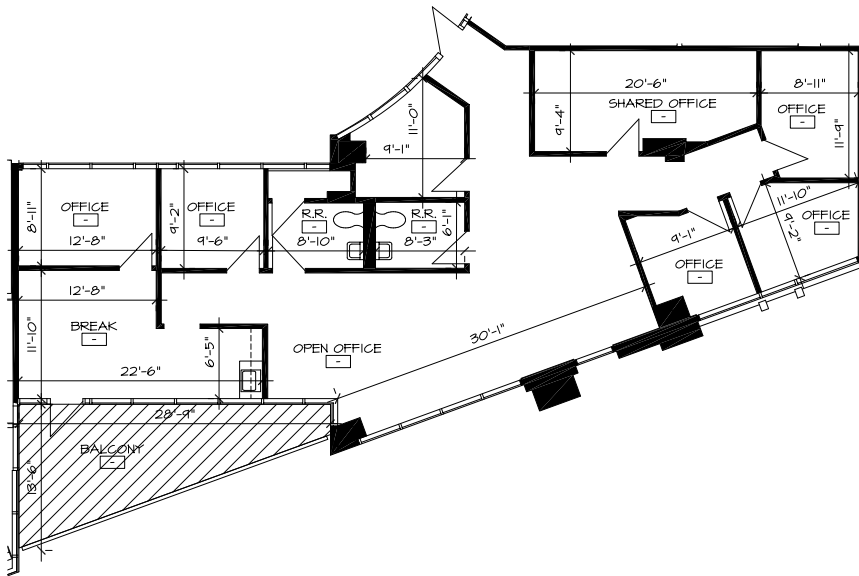

Floor Plan

SUITE 231 | ±2,338 SF

EXISTING BUILDOUT

CONCEPTUAL BUILDOUT

NOT TO SCALE.
ALL MEASUREMENTS ARE APPROXIMATE.

Floor Plan

SUITE 307 | ±2,821 SF

EXISTING BUILDOUT

NOT TO SCALE.
ALL MEASUREMENTS ARE APPROXIMATE.