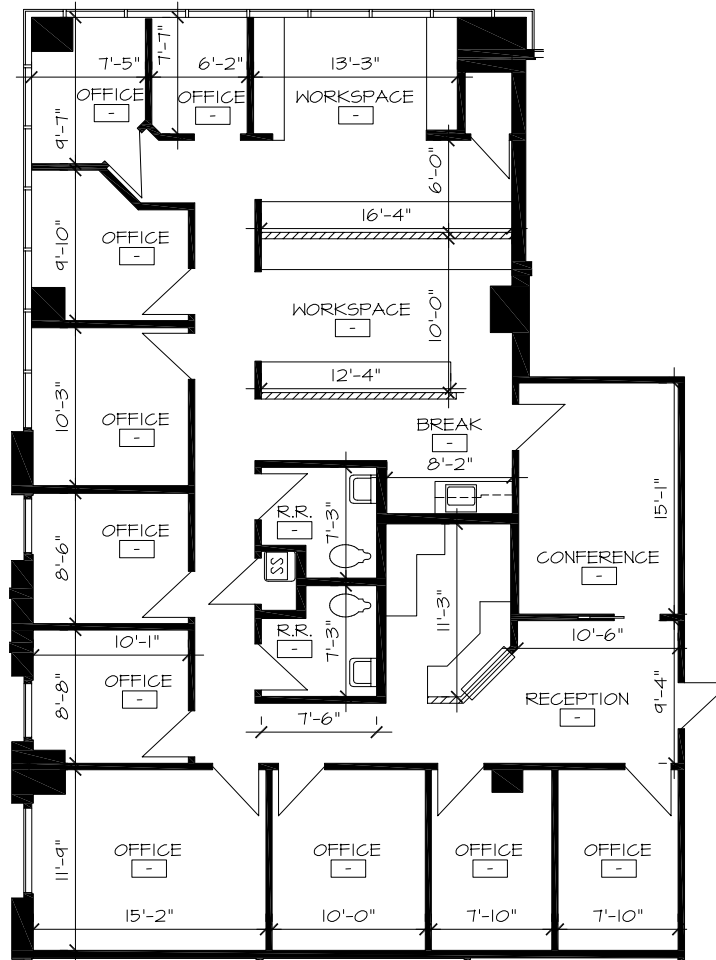

Floor Plan

SUITE 231 | ±2,338 SF

EXISTING BUILDOUT

CONCEPTUAL BUILDOUT

NOT TO SCALE.
ALL MEASUREMENTS ARE APPROXIMATE.

Floor Plan

SUITE 307 | ±2,821 SF

EXISTING BUILDOUT

NOT TO SCALE.
ALL MEASUREMENTS ARE APPROXIMATE.