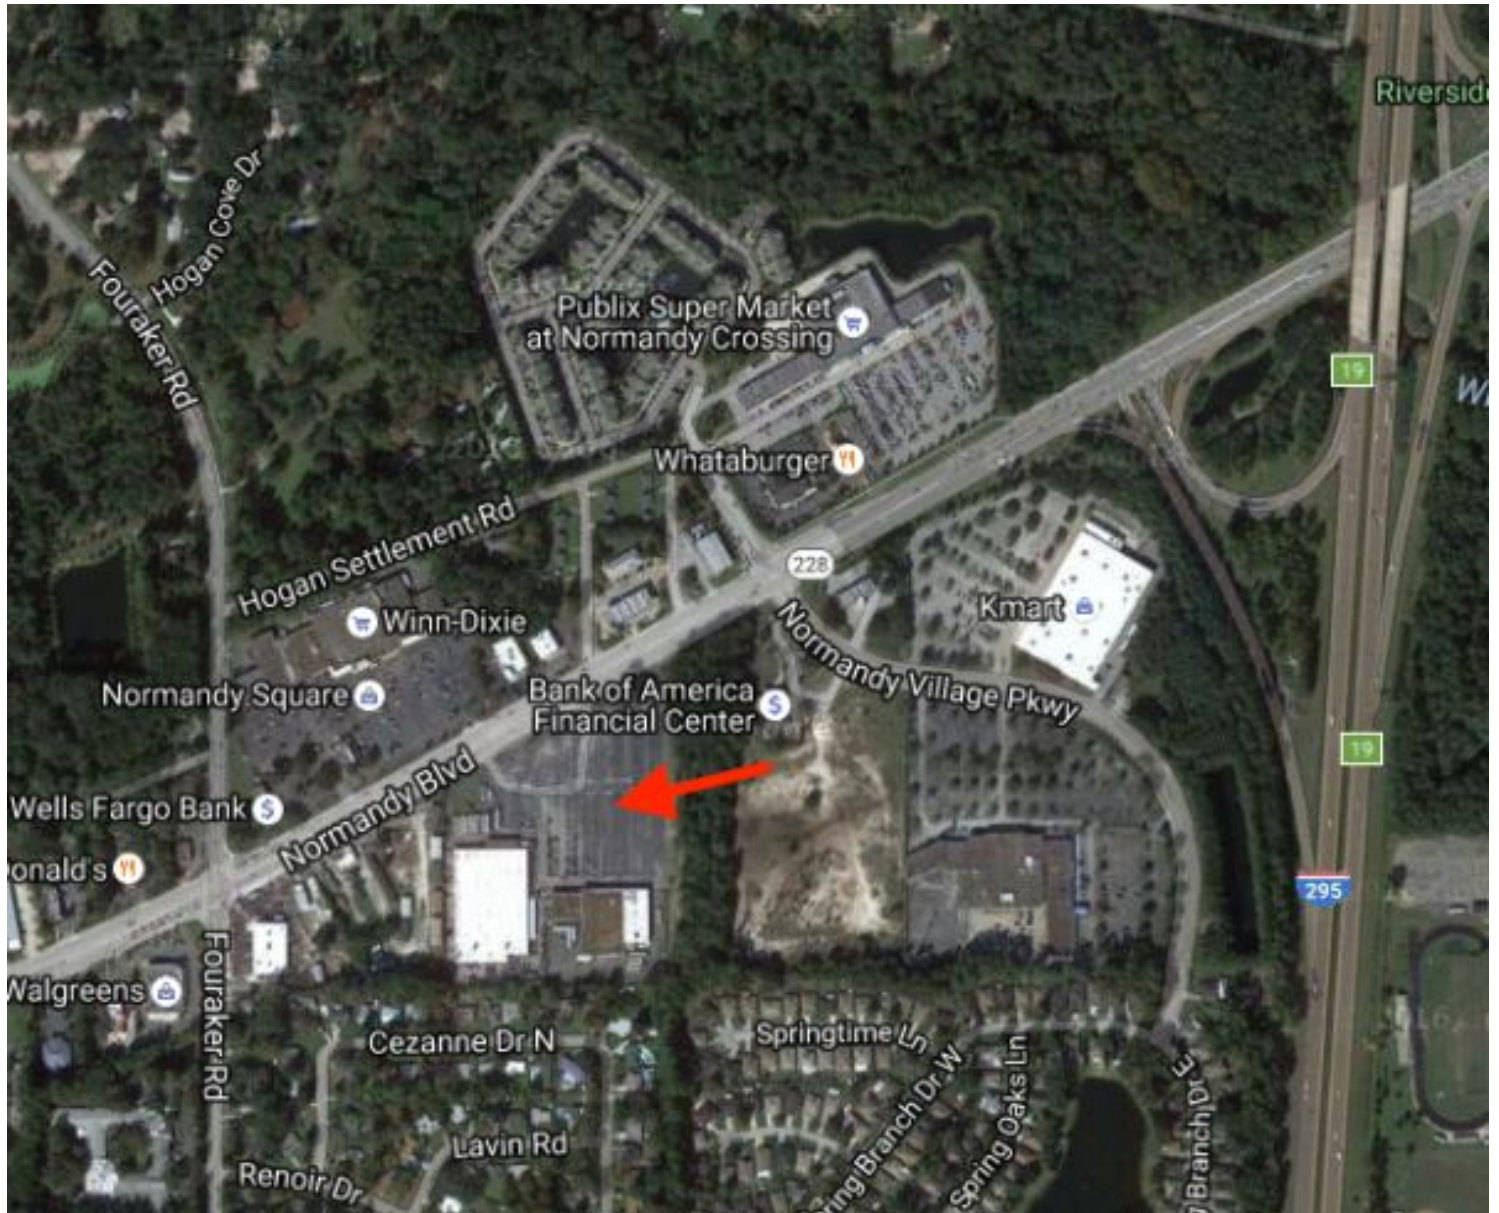

- Acreage: 6.50 acres
- Located just west of I-295
- 40,000 square foot building
- Zoned: CCG-1
- Over 480 feet of Frontage
- 2 Median Cuts
- Call for Pricing

NORMANDY BOULEVARD 6.5 ACRES

JACKSONVILLE, FL 32221