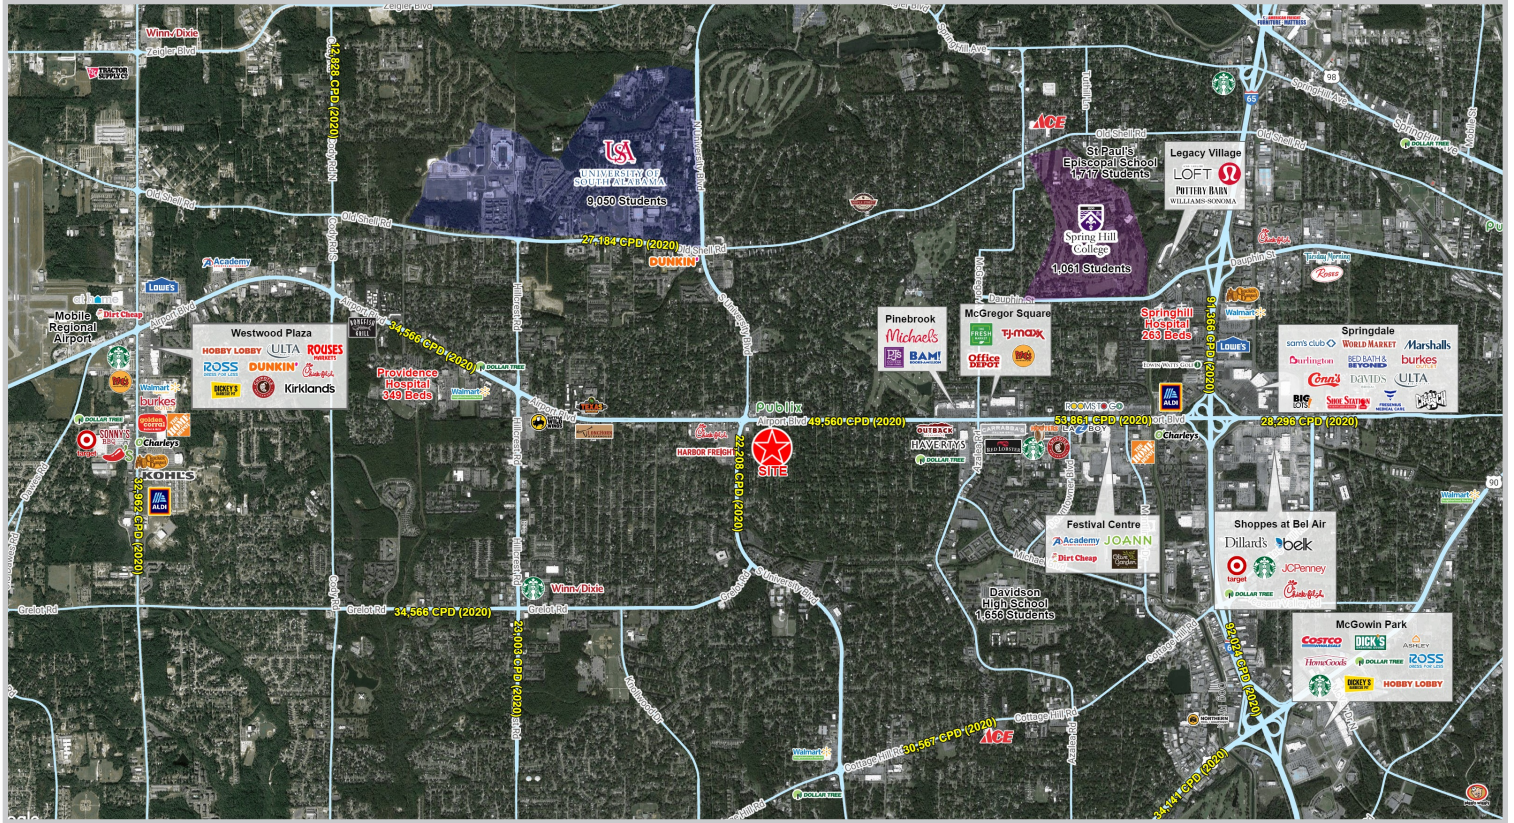

Retail Aerial

Mobile, AL