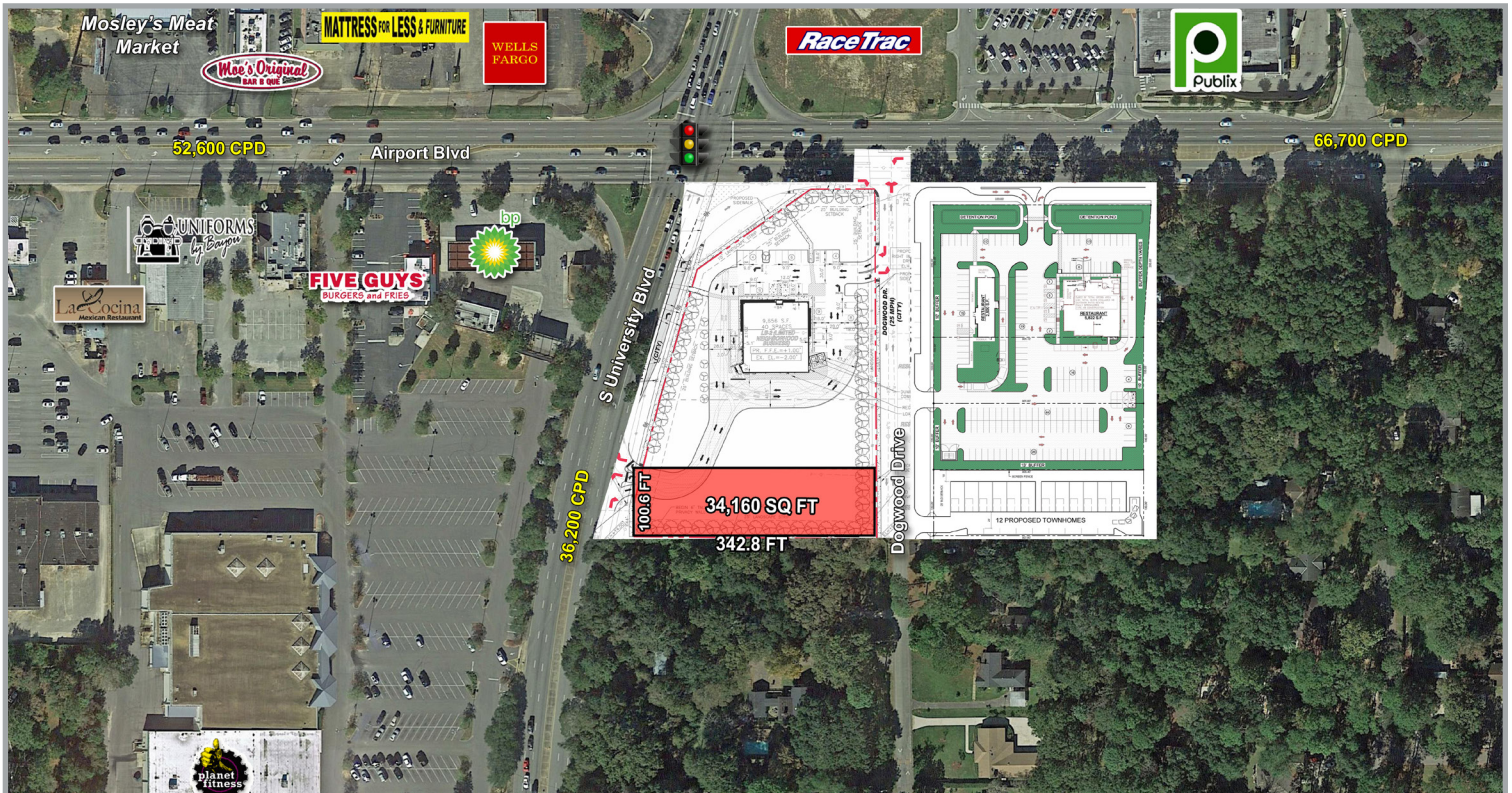

Site Aerial

DISCLAIMER
© Jones Lang LaSalle IP, Inc. All rights reserved. All information contained herein is from sources deemed reliable; however, no representation or warranty is made to the accuracy thereof.