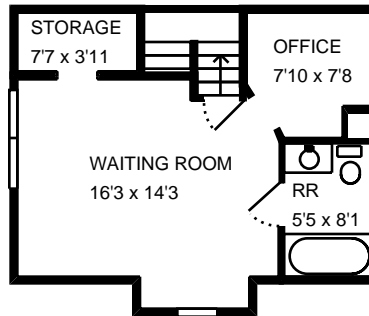

Property Address:
4802 Rhode Island Ave
Hyattsville, MD 20781

Measure #14729288

Property Address:
4802 Rhode Island Ave
Hyattsville, MD 20781

Measure #14729288