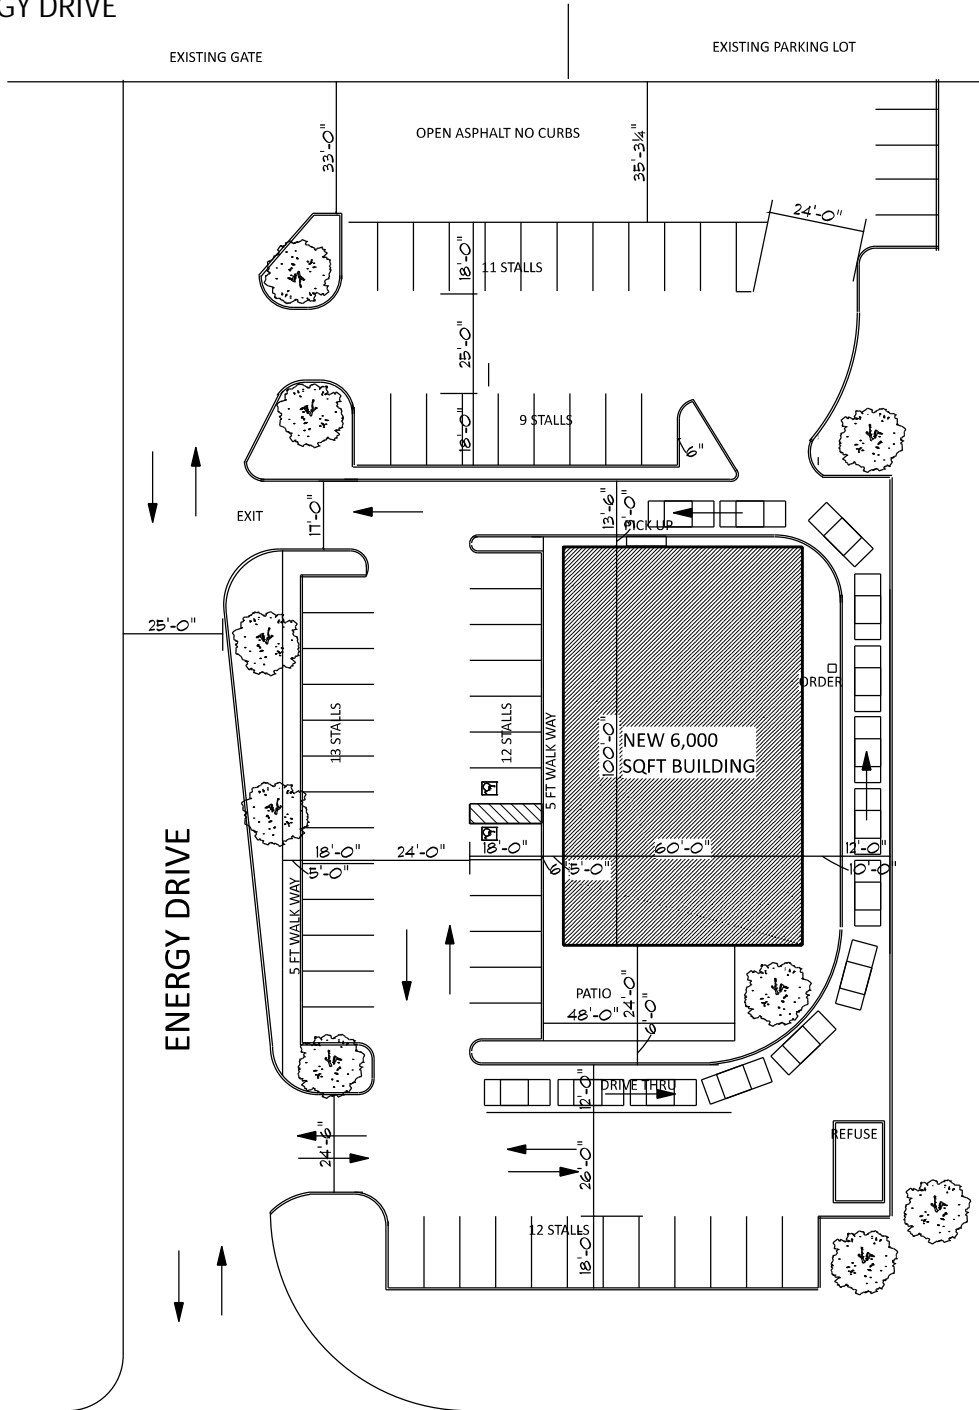

28800 ENERGY DRIVE

ROCKLAND ROAD (IL RT. 176)