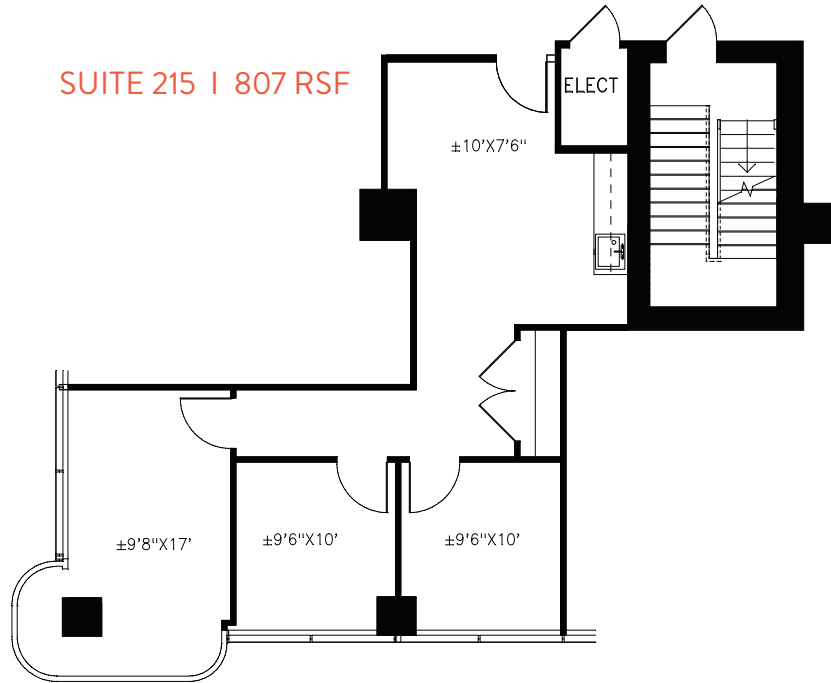

CITYVIEW

8344 E RL THORNTON FREEWAY | DALLAS, TX 75228