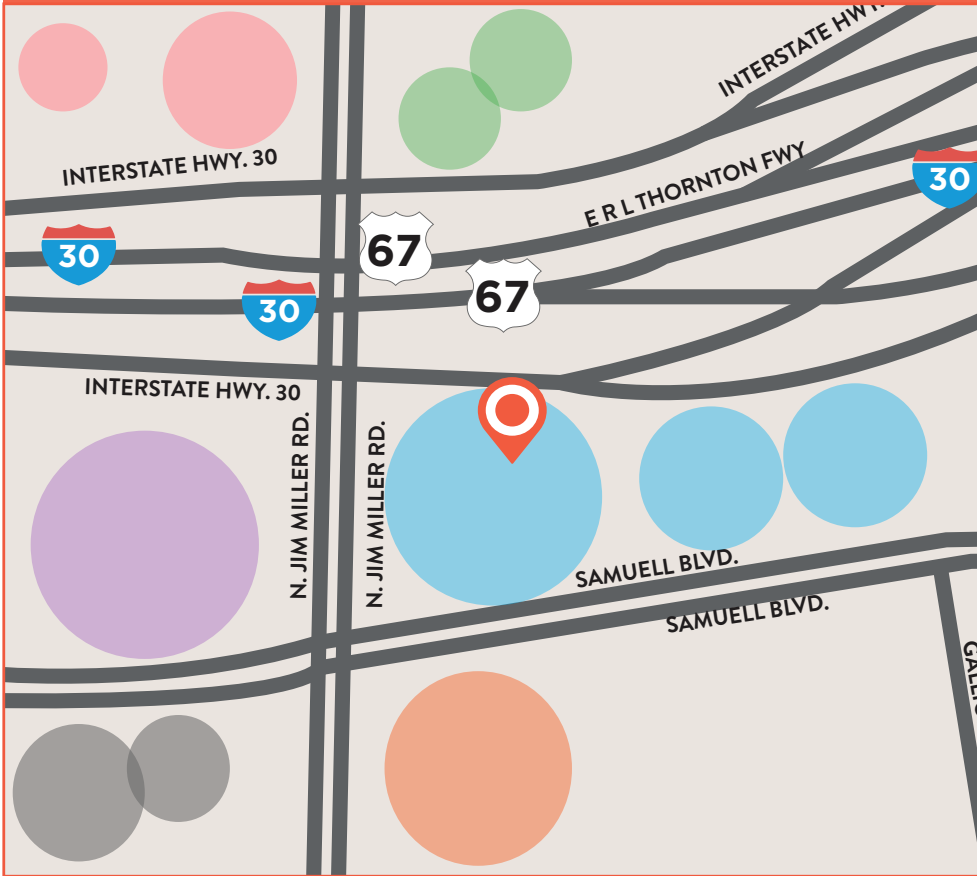

CITYVIEW

8344 E RL THORNTON FREEWAY | DALLAS, TX 75228

MORE SURROUNDING AMENITIES

- Vincy Automotive
- Praise Works CDT
- Maaco Collision Repair & Auto Painting
- Pop Daily Meal
- Popeyes Louisiana Kitchen
- Raceway
- Taco Bell
- Wendy's
- KFC
- Rice Xpress
- O'Reilly Auto Parts

- McDonald's
- Waffle House
- I-30 Bingo
- Don Carro Dallas
- Identogo

- 7-Eleven
- Exxon
- Stay Express Inn Dallas
- Denny's

- Shell
- Grandy's
- Captain D's
- Boomer Jack's Grill & Bar
- Furr's Fresh Buffet
- AutoZone Auto Parts
- Motel 6 Dallas
- Tornado Bus Company
- El Expreso Bus Company
- Hertz
- BBVA Compass
- Sharon's Playground Learning
- Kwik Kar of Dallas at St. Francis

- Pizza Patron
- Chase Bank
- Sam's Club
- Cato Fashions
- Panda Express
- McDonald's
- Coinstar
- Wal-mart
- Taco Cabana
- Wells Fargo
- Wingstop
- Staples
- Bank of America
- Dollar Tree
- Louisiana Famous Fried Chicken
- Whataburger
- 7-Eleven
- Garibaldi Sports Bar

- Big D Automotive
- ACE Cash Express
- Veri's Creation
- B-Z Mart

- CVS
- Bank of America ATM
- Young Donuts
- Family Dollar
- Pollo Regio
- Los Arcos De Jalisco
- CiCi's
- Safemed Pharmacy
- Test First Drug & Alcohol Testing
- Eastminster Presbyterian Church
- Christian Stronghold Church