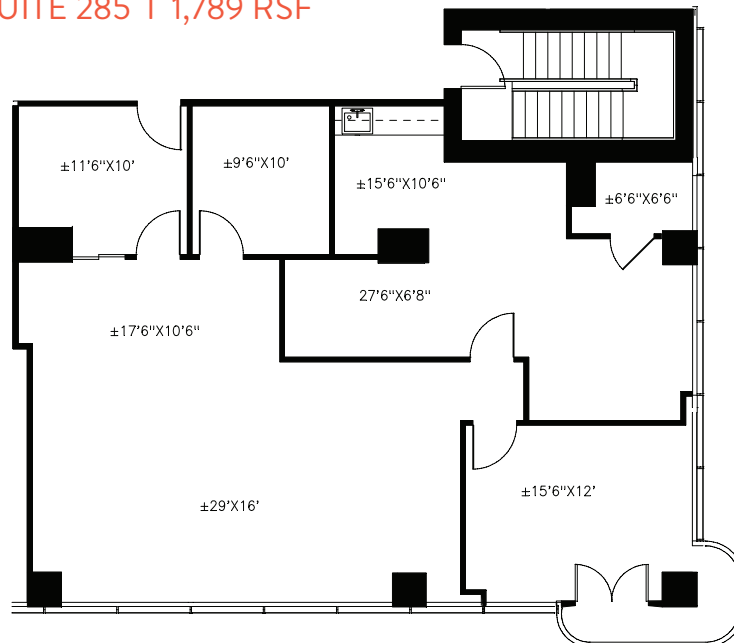

SUITE 285 | 1,789 RSF