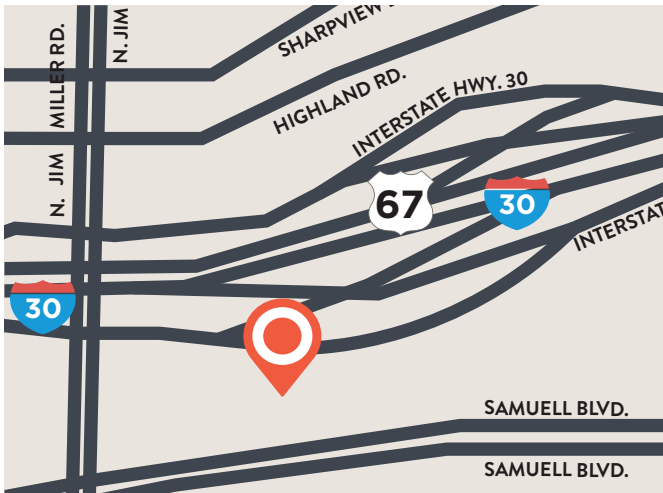

## CITYVIEW

8344 E RL THORNTON FREEWAY | DALLAS, TX 75228

4 STORIES | 51,043 RSF

## NEARBY AMENITIES

- CVS Pharmacy
- Tenison Golf Course
- U.S. Post Office
- Baylor University Medical Center
- Multiple Dining Options Within Walking Distance

14643 DALLAS PARKWAY, SUITE 950, LB#58 | DALLAS, TX 75254

- McDonald's
- Waffle House
- I-30 Bingo
- Don Carro Dallas
- Identogo

- 7-Eleven
- Exxon
- Stay Express Inn Dallas
- Denny's

- Shell
- Grandy's
- Captain D's
- Boomer Jack's Grill & Bar
- Furr's Fresh Buffet
- AutoZone Auto Parts
- Motel 6 Dallas
- Tornado Bus Company
- El Expreso Bus Company
- Hertz
- BBVA Compass
- Sharon's Playground Learning
- Kwik Kar of Dallas at St. Francis

- Big D Automotive
- ACE Cash Express
- Veri's Creation
- B-Z Mart

- CVS
- Bank of America ATM
- Young Donuts
- Family Dollar
- Pollo Regio
- Los Arcos De Jalisco
- CiCi's
- Safemed Pharmacy
- Test First Drug & Alcohol Testing
- Eastminster Presbyterian Church
- Christian Stronghold Church