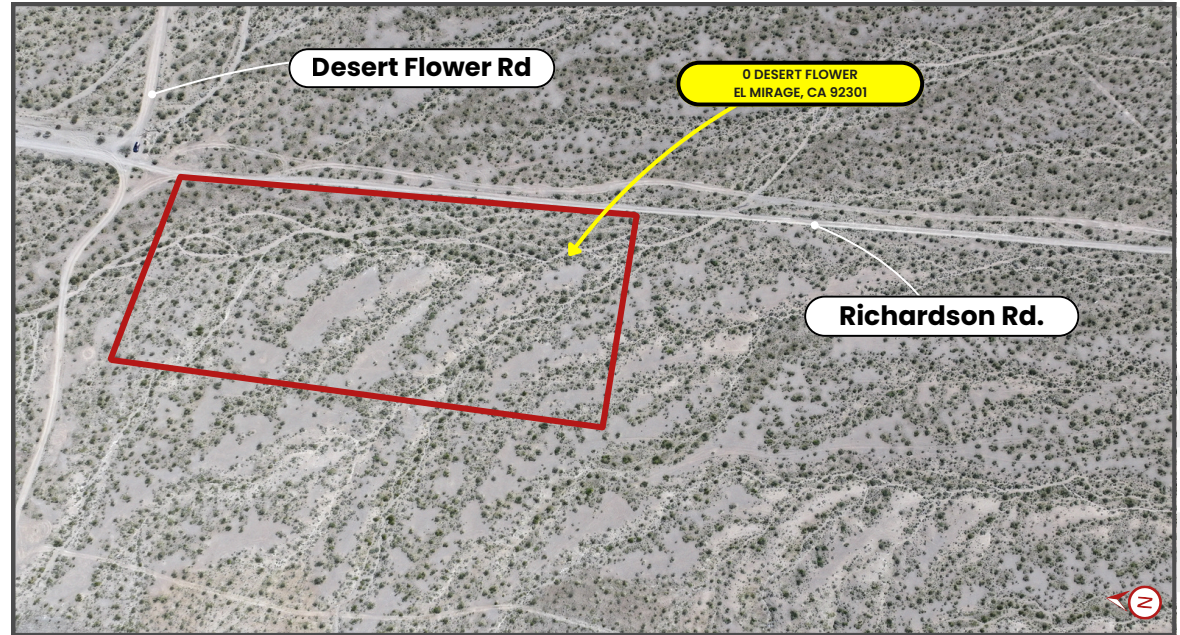

0 DESERT FLOWER, EL MIRAGE, CA 92301 (0458-042-69-0000)

±5.12 - ACRES (±223,027 SQ.FT.) OF LAND

PROPERTY FEATURES

Address: 0 Desert Flower., El Mirage, CA 92301

Lot Size: ±5.12 Acres (±223,027 Sq.Ft.)

APN: 0458-042-69-0000

Zoning: Residential Low (RL)

PROPERTY HIGHLIGHTS

- ±5.12 Acres of Vacant Land – Spacious parcel offering flexibility for residential use, recreation, or long-term investment.
- Quiet & Remote Location – Peaceful desert setting ideal for privacy and rural living.
- Recreation Opportunities Nearby – Close to open desert areas suitable for off-roading, camping, hiking, and outdoor activities.
- Easy Access to US-395 – Convenient connectivity to Adelanto, Victorville, and Interstate 15.
- Scenic Desert & Mountain Views – Surrounded by natural High Desert landscapes and wide open space.

ADDITIONAL PICTURES