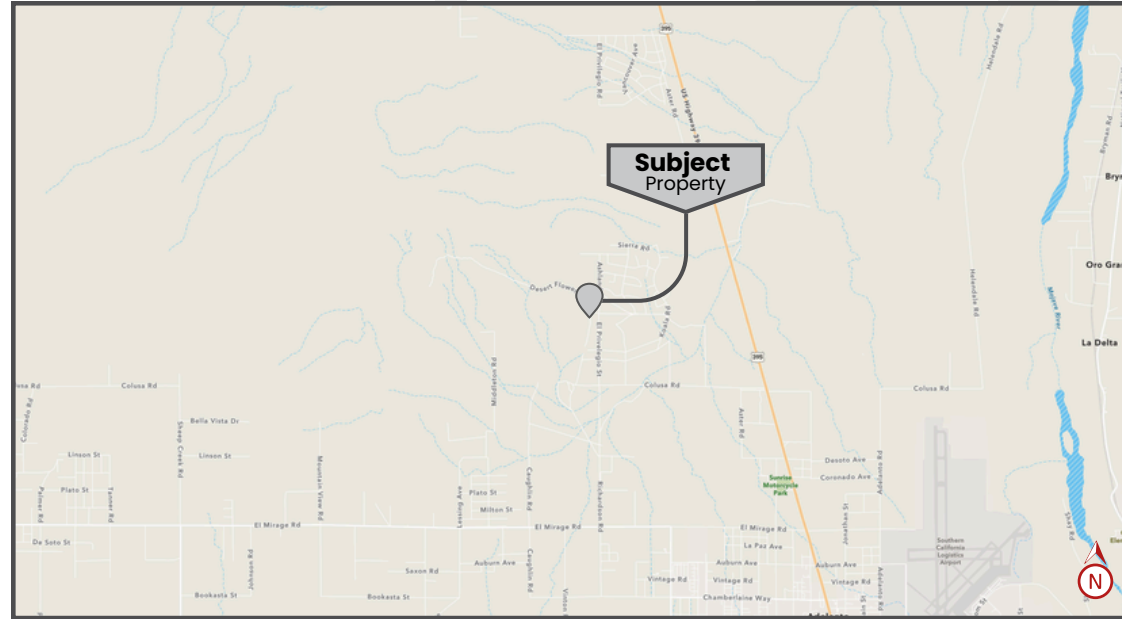

0 DESERT FLOWER, EL MIRAGE, CA 92301 (0458-042-69-0000)

INLAND
EMPIRE

±5.12 - ACRES (±223,027 SQ.FT.) OF LAND

CONTACTS

"Happy" Raj Singh

T(909) 935-0931

Raj.Singh@kwcommercial.com

CalDRE Lic. #02199675

Rene Ramos, Jr.

T(909) 980-6868

Rene.Ramos@kwcommercial.com

CalDRE Lic. #01836872

WE OBTAINED THE INFORMATION ABOVE FROM SOURCES WE BELIEVE TO BE RELIABLE. HOWEVER, WE HAVE NOT VERIFIED ITS ACCURACY AND MAKE NO GUARANTEE, WARRANTY, OR REPRESENTATION ABOUT IT. IT IS SUBMITTED SUBJECT TO THE POSSIBILITY OF ERRORS, OMISSIONS, CHANGE OF PRICE, RENTAL OR OTHER CONDITIONS, PRIOR SALE, LEASE OR FINANCING, OR WITHDRAWAL WITHOUT NOTICE. WE INCLUDE PROJECTIONS, OPINIONS, ASSUMPTIONS OR ESTIMATES FOR EXAMPLE ONLY, AND THEY MAY NOT REPRESENT CURRENT OR FUTURE PERFORMANCE OF THE PROPERTY. YOU AND YOUR TAX AND LEGAL ADVISORS SHOULD CONDUCT YOUR OWN INVESTIGATION OF THE PROPERTY AND TRANSACTION.

KW COMMERCIAL- INLAND EMPIRE

3595-1 Inland Empire Blvd.

Suite 1250

Ontario, CA 91764

909.980.6868

www.kwcie.com

LOCAL MAP