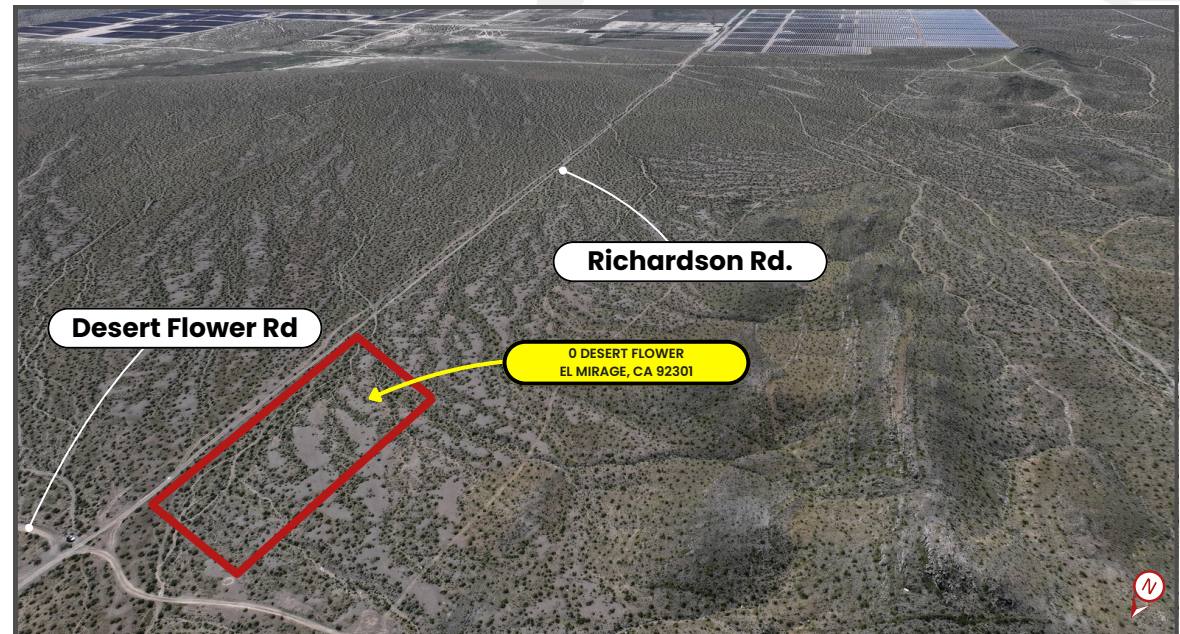

0 DESERT FLOWER, EL MIRAGE, CA 92301 (0458-042-69-0000)

±5.12 - ACRES (±223,027 SQ.FT.) OF LAND

PROPERTY FEATURES

Address: 0 Desert Flower., El Mirage, CA 92301

Lot Size: ±5.12 Acres (±223,027 Sq.Ft.)

APN: 0458-042-69-0000

Zoning: Residential Low (RL)

PROPERTY HIGHLIGHTS

- ±5.12 Acres of Vacant Land – Spacious parcel offering flexibility for residential use, recreation, or long-term investment.
- Quiet & Remote Location – Peaceful desert setting ideal for privacy and rural living.
- Recreation Opportunities Nearby – Close to open desert areas suitable for off-roading, camping, hiking, and outdoor activities.
- Easy Access to US-395 – Convenient connectivity to Adelanto, Victorville, and Interstate 15.
- Scenic Desert & Mountain Views – Surrounded by natural High Desert landscapes and wide open space.

ADDITIONAL PICTURES