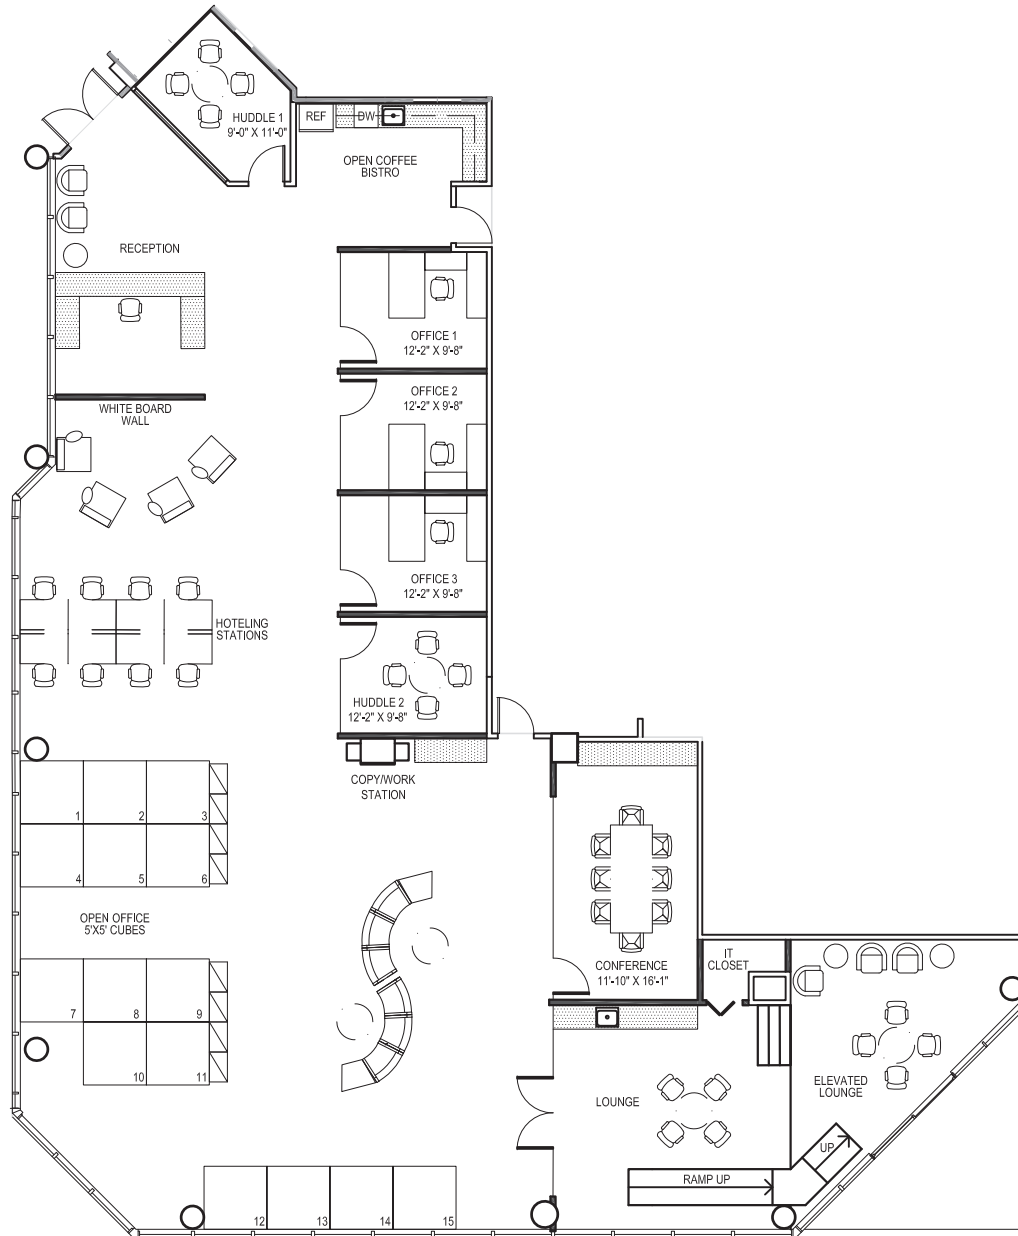

LakePointe One
at Tampa Bay Park
3109 West Dr. M.L. King Blvd.
Tampa, Florida 33607

Suite 525
5,581 SF

Available March 1, 2020

Laurie Alden
(813) 876-7000

Disclaimer: The above floor plan is not to scale.
The available space shown is believed to be correct but is subject to change.