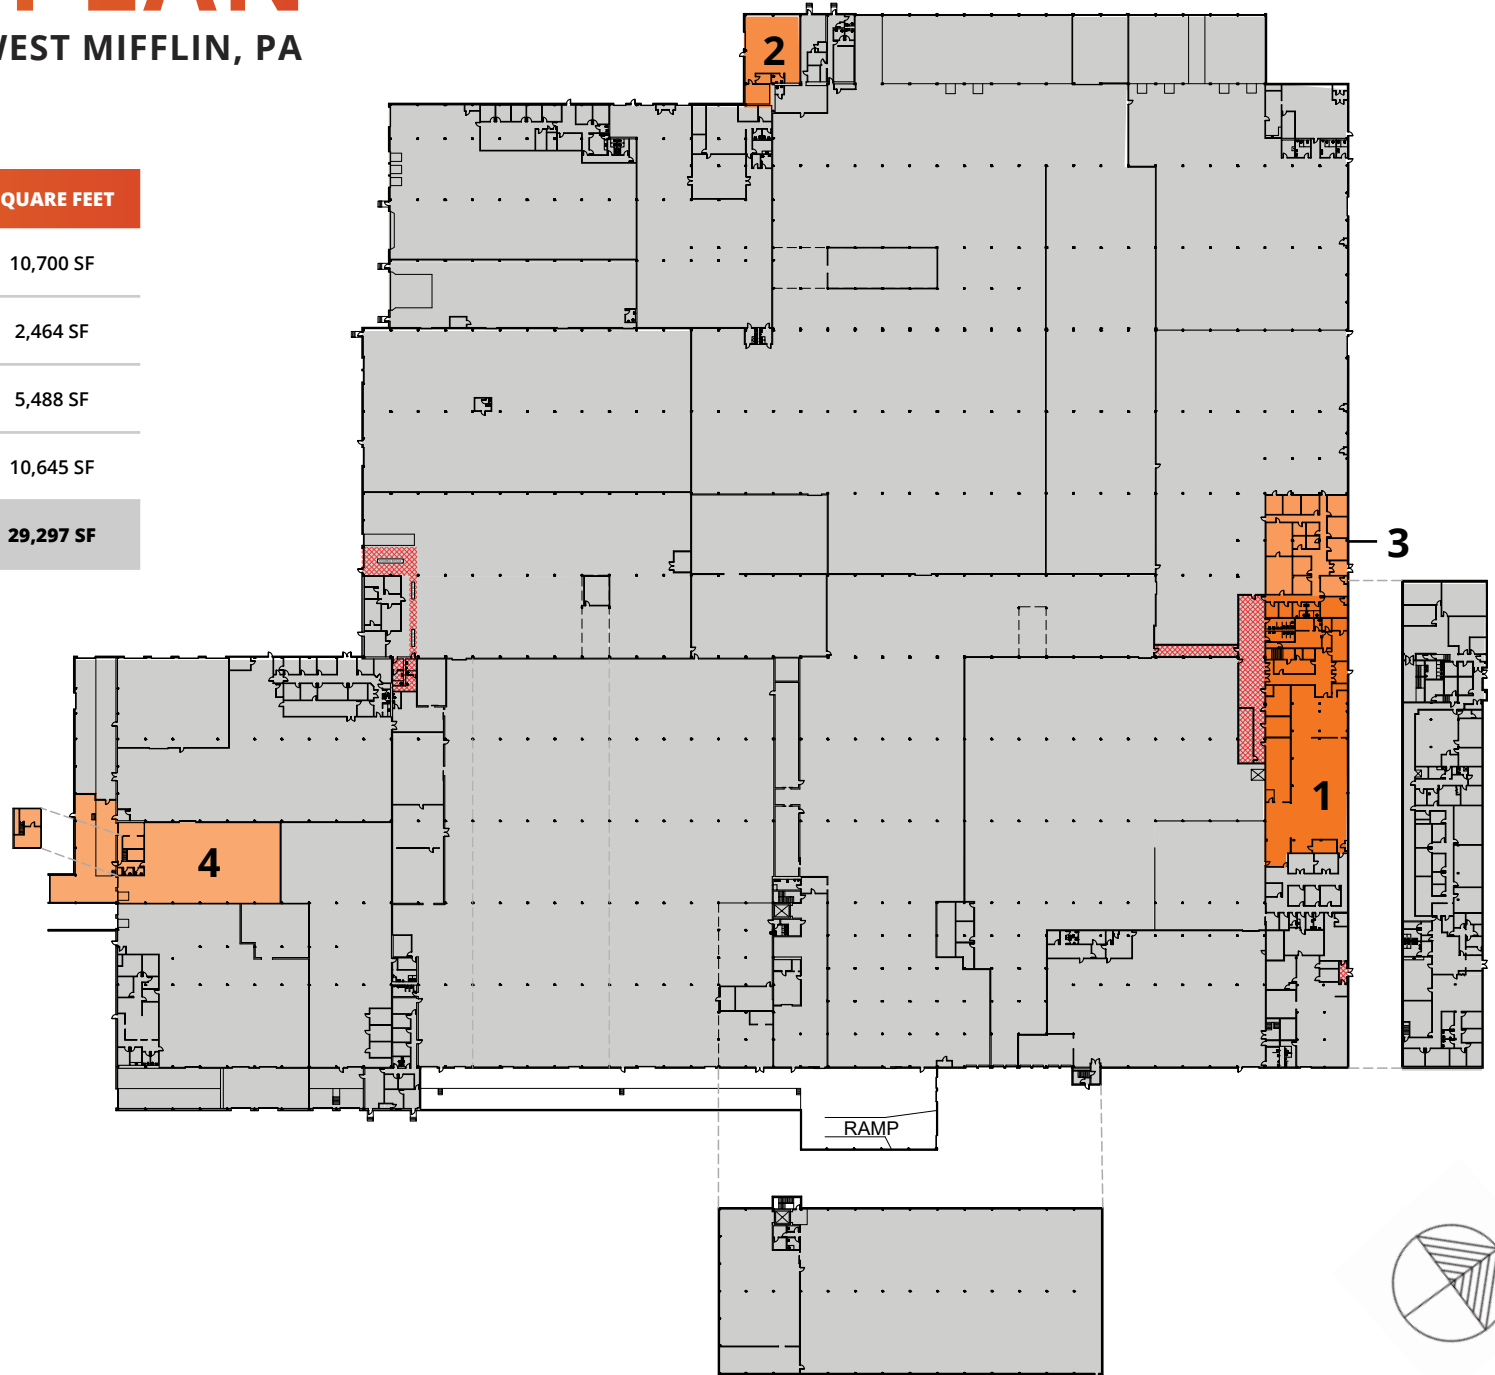

COMPLETELY RENOVATED
WITH NEW ROOF IN
2022/2023

APPROXIMATELY 15
ACRES FOR STORAGE
AND TRAILER PARKING

PROPERTY DETAILS

1200 LEBANON RD | WEST MIFFLIN, PA

AVAILABLE SPACE	29,297 SF
MINIMUM DIVISIBLE	2,464 SF
DOCK DOORS	13
DRIVE-IN DOORS	9
CLEAR HEIGHT	18' - 24'
COLUMN WIDTH/DEPTH	20' x 60'
ROOF	Rubber Membrane
WALLS	Masonry
FLOORS	6" - 8" Reinforced Concrete
YEAR BUILT	1967
YEAR RENOVATED	1994
FIRE SUPPRESSION	100% Dry
LIGHTING	Metal Halide
POWER	Heavy
PARKING	240 Surface Spaces
LAND AREA	52.68 Acres
ZONING	I-1 Heavy Industrial
PARCEL ID	245-M-150 245-R-50
RAIL ACCESS	Serviced by Union Railroad Company
OPEX ESTIMATE	\$0.96/SF

[VIEW A VIDEO OF THIS PROPERTY](#)

FLOOR PLAN

1200 LEBANON RD | WEST MIFFLIN, PA

NUMBER	SPACE DESIGNATION	SQUARE FEET
1	AVAILABLE SPACE	10,700 SF
2	AVAILABLE SPACE	2,464 SF
3	AVAILABLE 5/1/2025	5,488 SF
4	AVAILABLE	10,645 SF
TOTAL		29,297 SF