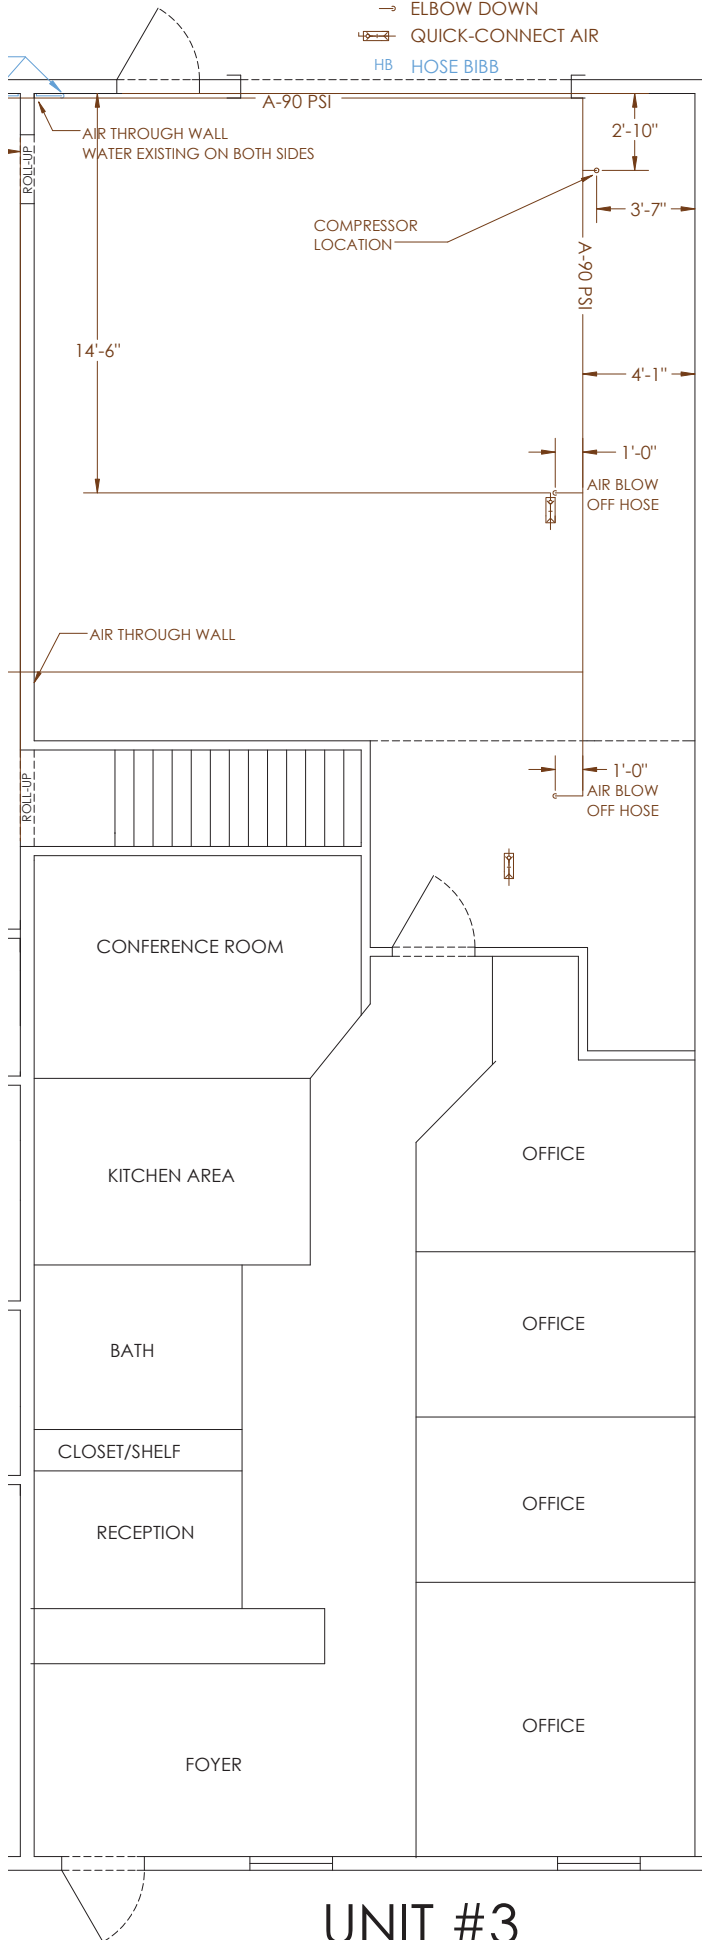

SYMBOL LEGEND:

- ↪ ELBOW UP
- ↪ ELBOW DOWN
- ⊞ QUICK-CONNECT AIR
- HB HOSE BIBB

UNIT #3