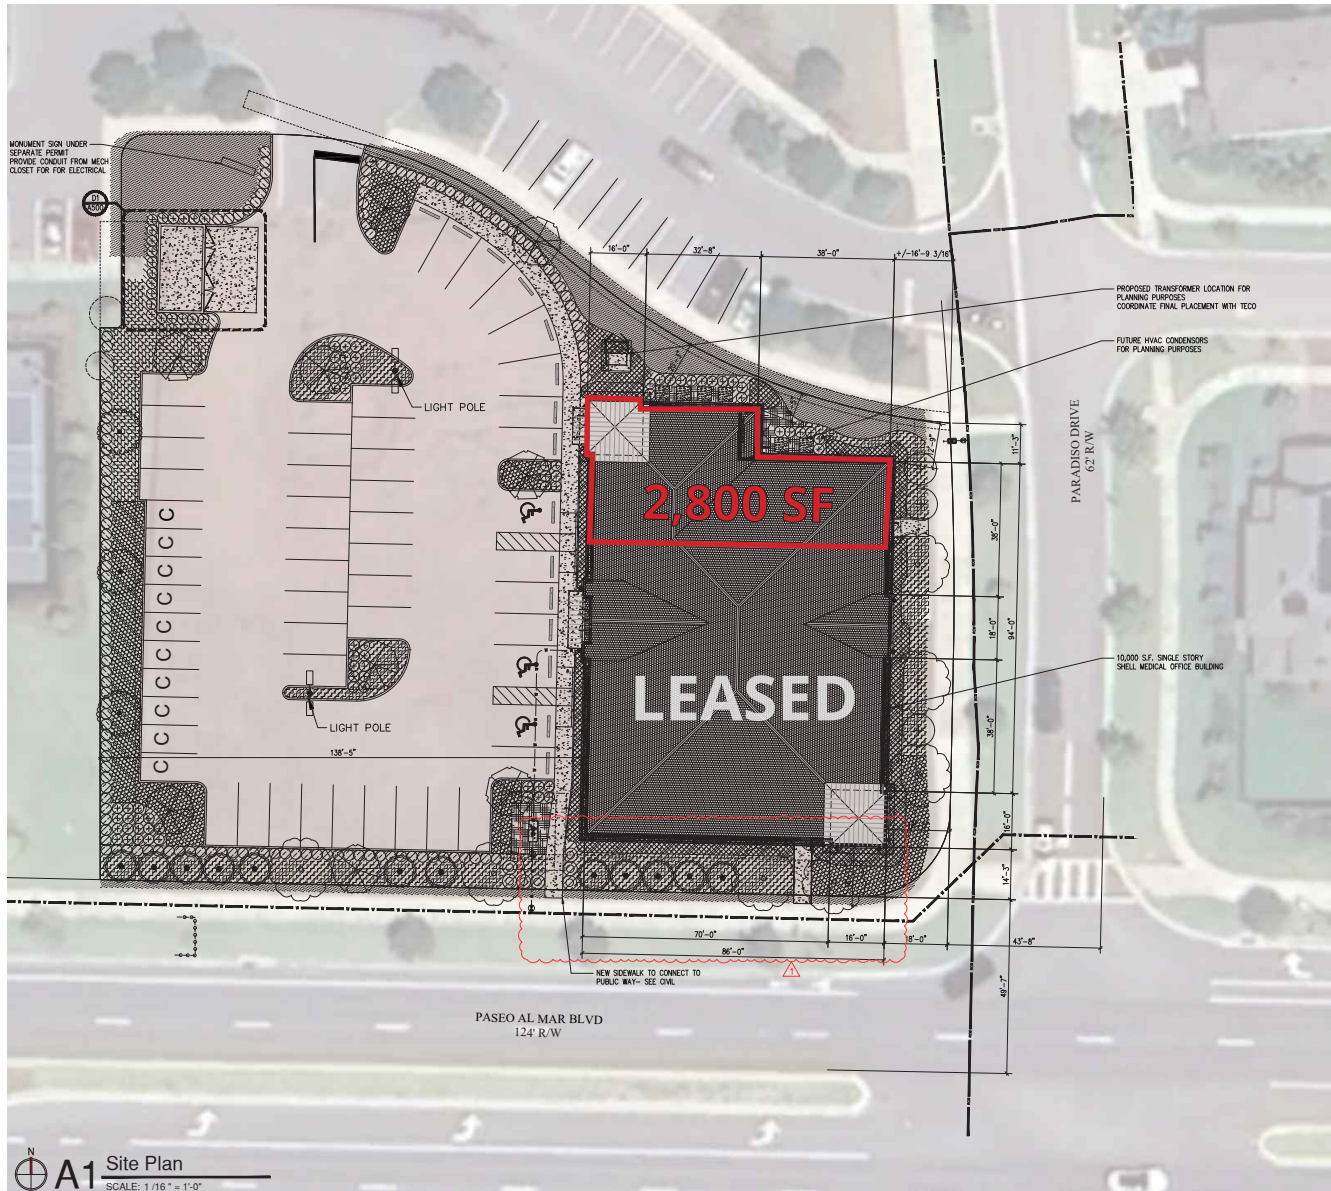

## PROPERTY HIGHLIGHTS

2,700 SF Available Q2/2026

- Adjacent to Orthopaedic Medical Group
- Rate: \$42.00/SF NNN plus estimated \$7.50 Opex and \$50.00/SF buildout allowance from Landlord
- Parking ratio: 5.5/1,000 SF
- Located right off Paseo Al Mar Blvd with easy access to I-75 and U.S. Highway 41 (Tamiami Trail)
- The Waterset community has been carefully planned to create an authentic town atmosphere. With over 2,375 acres entitled for almost +/- 6,500 single-family and multi-family units. The community will also have a county park, a cafe, pools, kids splash pad, workout facilities, a trail system, sports courts, and several playgrounds.

**SITE PLAN: 2,700 SF AVAILABLE Q2/2026**

### AREA OVERVIEW