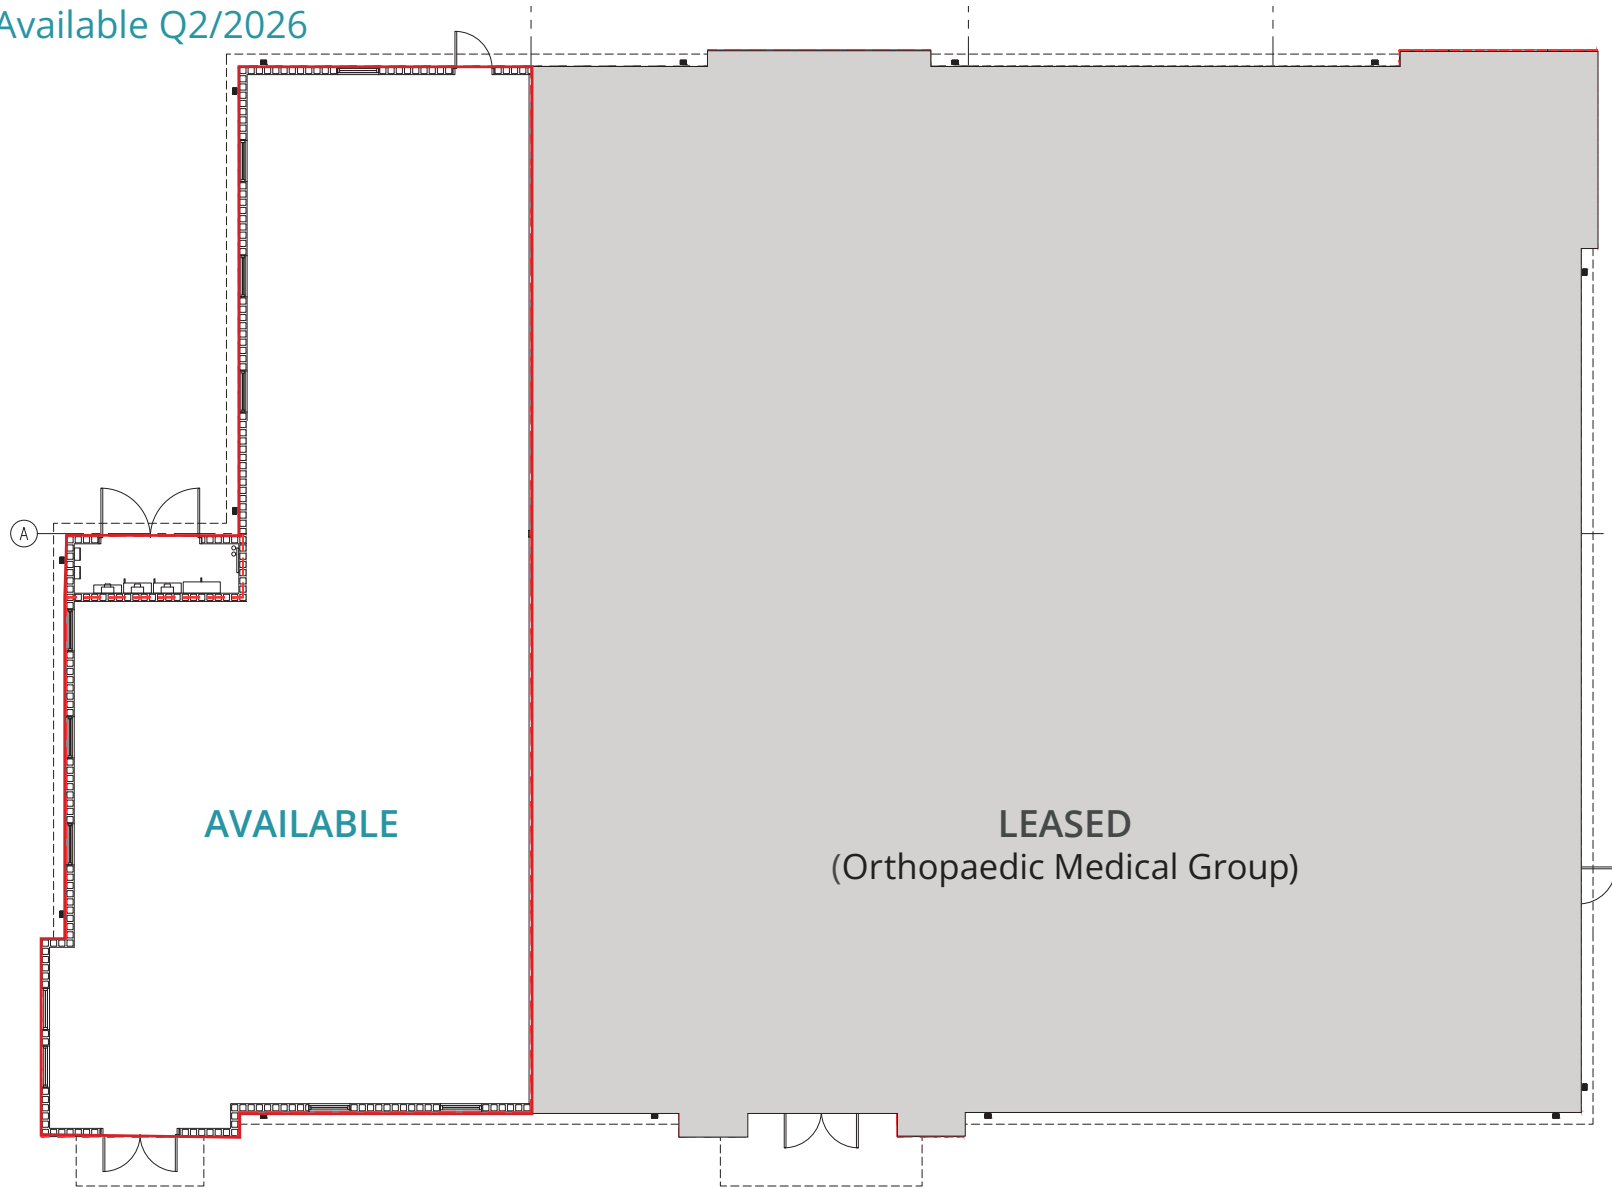

## PROPERTY HIGHLIGHTS

2,700 SF Available Q2/2026

- Adjacent to Orthopaedic Medical Group
- Rate: \$42.00/SF NNN plus estimated \$7.50 Opex and \$50.00/SF buildout allowance from Landlord
- Parking ratio: 5.5/1,000 SF
- Located right off Paseo Al Mar Blvd with easy access to I-75 and U.S. Highway 41 (Tamiami Trail)
- The Waterset community has been carefully planned to create an authentic town atmosphere. With over 2,375 acres entitled for almost +/- 6,500 single-family and multi-family units. The community will also have a county park, a cafe, pools, kids splash pad, workout facilities, a trail system, sports courts, and several playgrounds.

**SITE PLAN: 2,700 SF AVAILABLE Q2/2026**