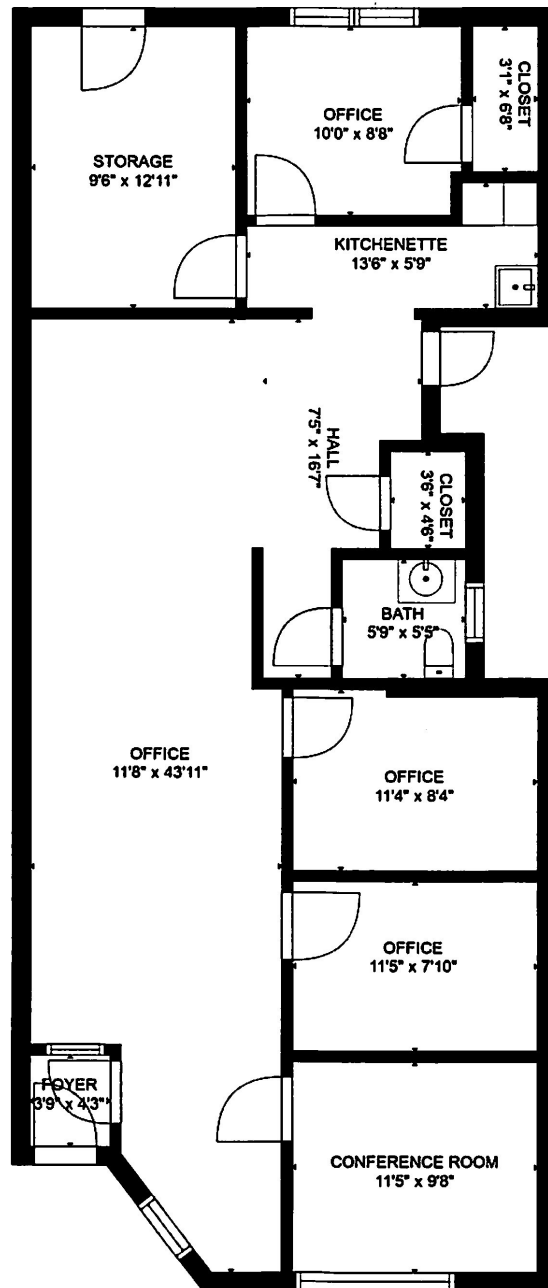

1126 Maple Avenue

La Grange Park

Estimated areas

GLA FLOOR 1: 1243 sq. ft, excluded 143 sq. ft
Total GLA 1243 sq. ft, total scanned area 1386 sq. ft

SIZES AND DIMENSIONS ARE APPROXIMATE, ACTUAL MAY VARY.