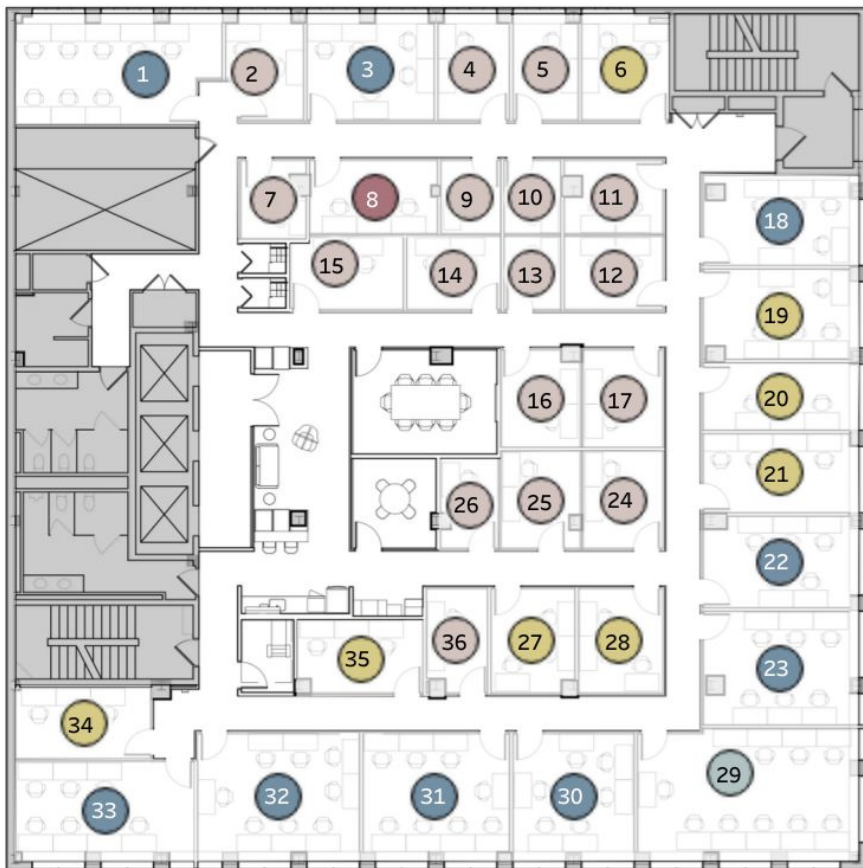

PORTLAND

811 SW 6th Ave 9th, 10th, & 11th FLOORS

PORTLAND 9th Floor

Membership	List Price
 Coworking	\$450
 Dedicated Desk	\$640
 Small Office (1-2)	\$775 - \$1,745
 Medium Office (3-4)	\$1,435 - \$3,335
 Large Office (5-8)	\$2,615 - \$6,160
 Extra Large Office (9+)	\$5,825

10th Floor

Membership

 Coworking	\$450
 Dedicated Desk	\$640
 Small Office (1-2)	\$775 - \$1,745
 Medium Office (3-4)	\$1,435 - \$3,335
 Large Office (5-8)	\$2,615 - \$6,160
 Extra Large Office (9+)	\$5,825

11th Floor

Membership	List Price
 Coworking	\$450
 Dedicated Desk	\$640
 Small Office (1-2)	\$775 - \$1,745
 Medium Office (3-4)	\$1,435 - \$3,335
 Large Office (5-8)	\$2,615 - \$6,160
 Extra Large Office (9+)	\$5,825