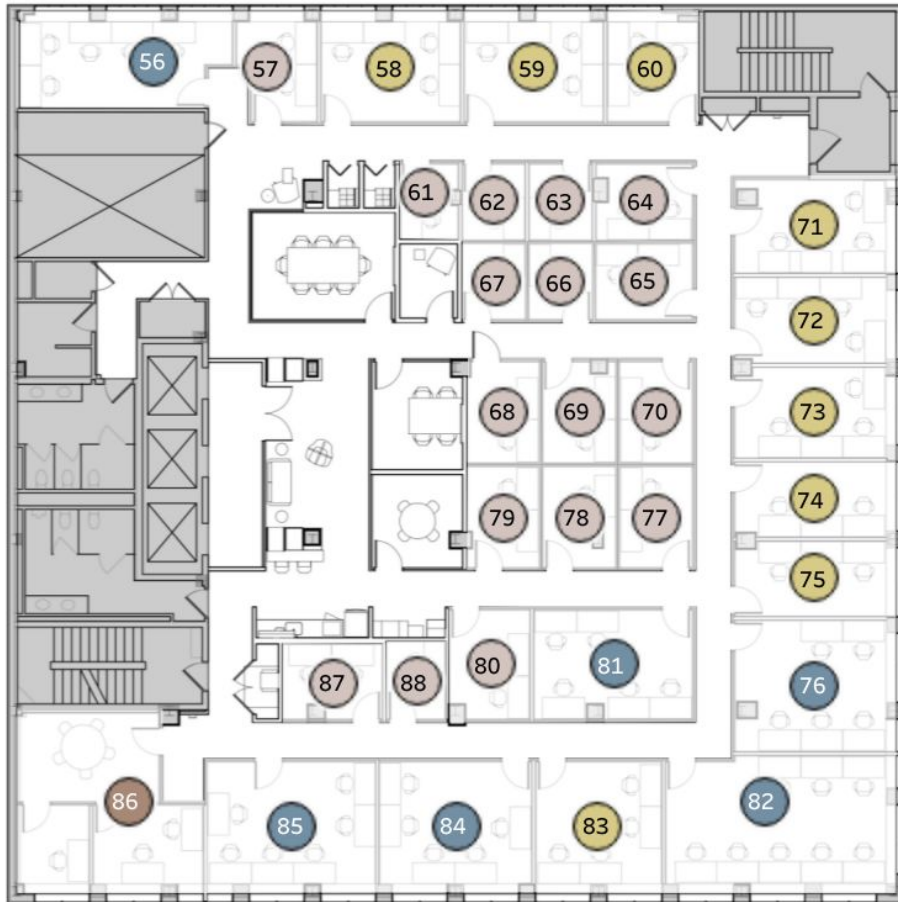

PORTLAND

811 SW 6th Ave 9th, 10th, & 11th FLOORS

PORTLAND 9th Floor

Membership	List Price
 Coworking	\$450
 Dedicated Desk	\$640
 Small Office (1-2)	\$775 - \$1,745
 Medium Office (3-4)	\$1,435 - \$3,335
 Large Office (5-8)	\$2,615 - \$6,160
 Extra Large Office (9+)	\$5,825

10th Floor

Membership

 Coworking	\$450
 Dedicated Desk	\$640
 Small Office (1-2)	\$775 - \$1,745
 Medium Office (3-4)	\$1,435 - \$3,335
 Large Office (5-8)	\$2,615 - \$6,160
 Extra Large Office (9+)	\$5,825

11th Floor

Membership	List Price
 Coworking	\$450
 Dedicated Desk	\$640
 Small Office (1-2)	\$775 - \$1,745
 Medium Office (3-4)	\$1,435 - \$3,335
 Large Office (5-8)	\$2,615 - \$6,160
 Extra Large Office (9+)	\$5,825