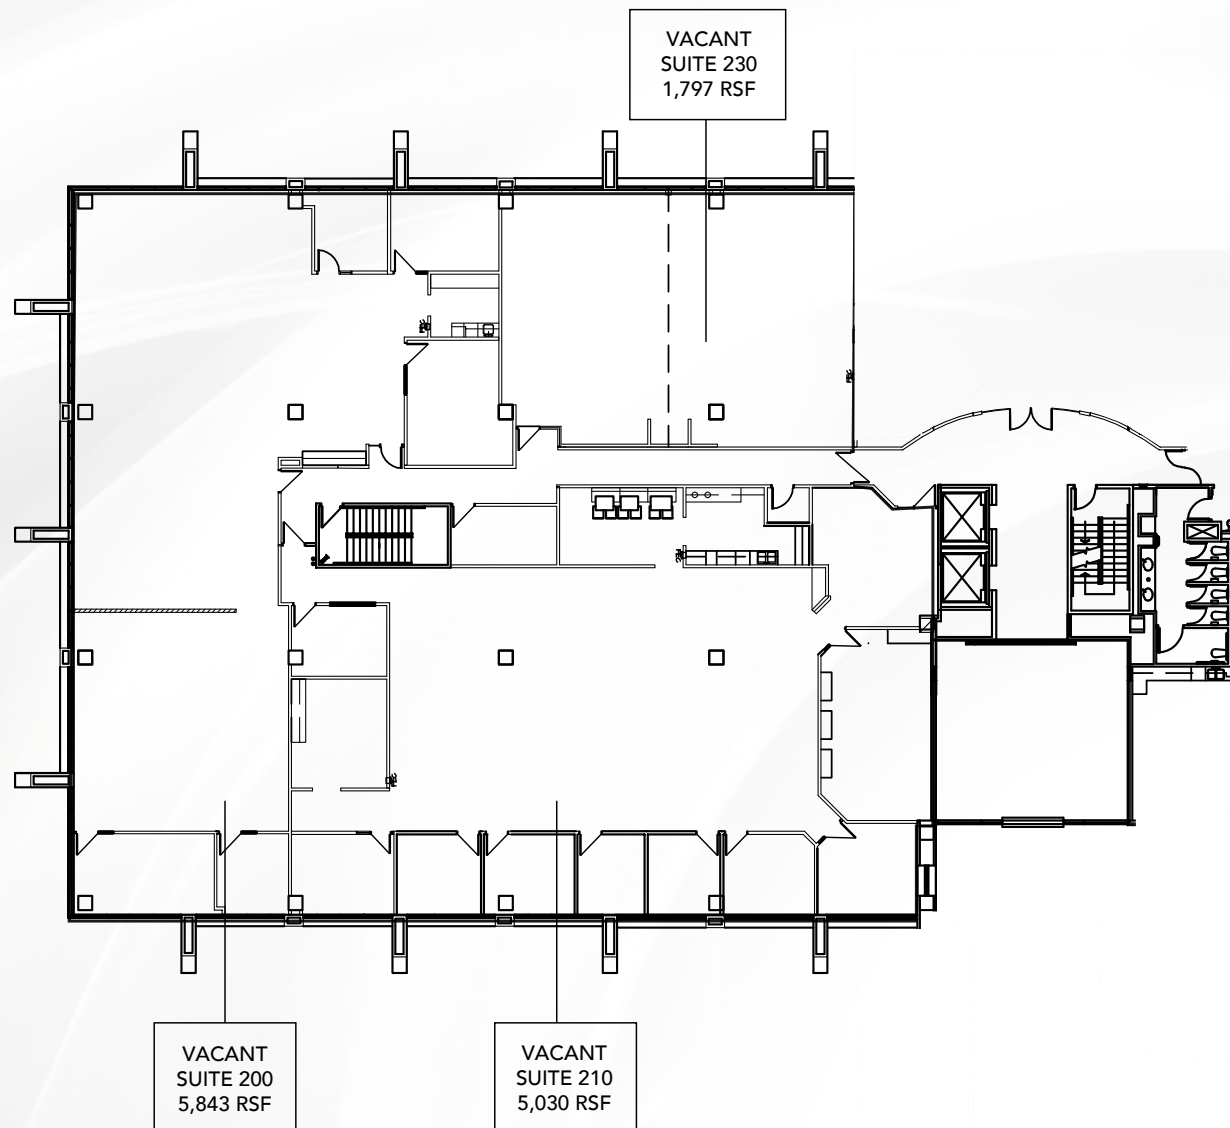

2ND Floor - Floorplan | ±12,670 RSF Available

Divisible to ±1,797 - ±12,670 SF