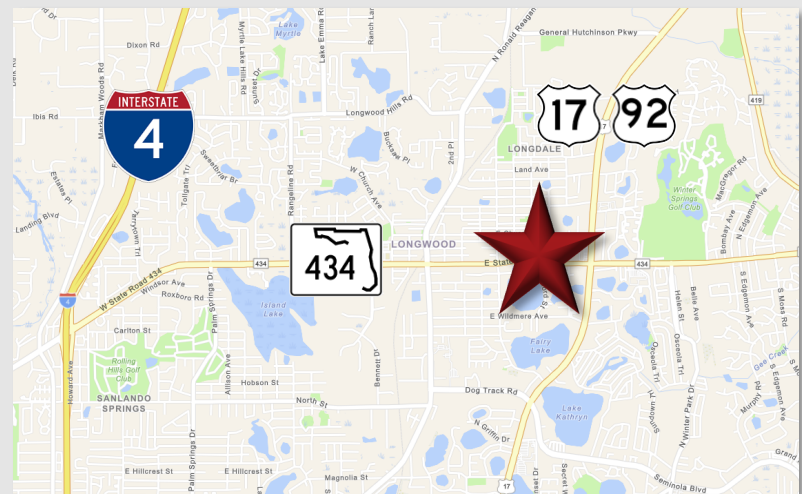

2nd Gen Gym Space

851 E SR 434, STE 208, Longwood, FL 32750

Lease Rate: \$17 NNN

LOCATION DETAILS

Located on East State Road 434 with a traffic count of over 23,000 CPD. Adjacent to Truist Bank and First Baptist Church of Longwood, and directly across from AutoZone Auto Parts. The center is conveniently situated, being less than 4 miles from I-4 and in close proximity to major thoroughfares such as US 17-92 and Ronald Reagan Blvd, offering easy access from all over Central Florida.

LISTING HIGHLIGHTS

- **±4,500 SF** 2nd Generation Gym **Available Now**
- Located in a ±61,200 SF retail plaza with national brands and local businesses like O'Reilly Auto Parts, and Hero Academy Martial Arts.
- **Mostly open layout** includes:
 - Men's and women's restrooms with individual stalls and showers
 - Managerial office
 - Bonus room and storage room
- Monument and storefront signage available
- **246 Shared parking spaces**

2024 DEMOGRAPHICS

	1-MILE	3-MILE	5-MILE
Population	10,674	73,085	206,908
Average HH Income	\$77,699	\$102,651	\$111,256
Median HH Income	\$63,444	\$77,036	\$78,728

CONTACT FOR MORE INFORMATION

Marie Shorey, CCIM
(407) 383-8142
marie@palkiper.com