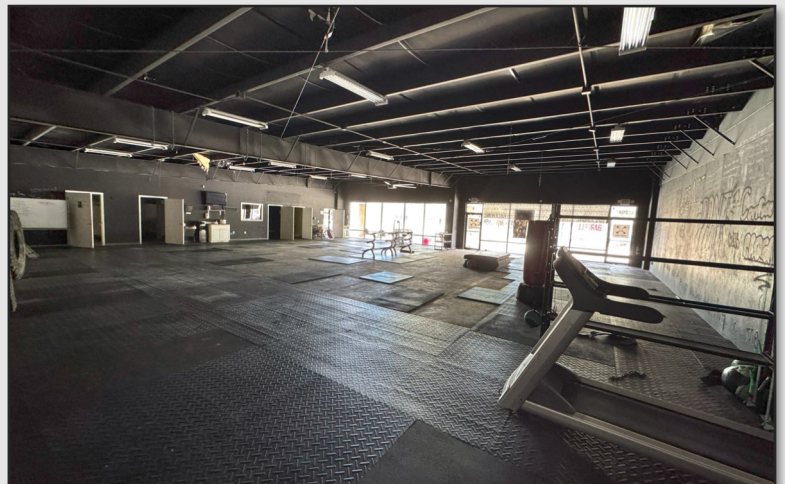

2nd Gen Gym Space

851 E SR 434, STE 208, Longwood, FL 32750

Lease Rate: \$17 NNN

LOCATION DETAILS

Located on East State Road 434 with a traffic count of over 23,000 CPD. Adjacent to Truist Bank and First Baptist Church of Longwood, and directly across from AutoZone Auto Parts. The center is conveniently situated, being less than 4 miles from I-4 and in close proximity to major thoroughfares such as US 17-92 and Ronald Reagan Blvd, offering easy access from all over Central Florida.

LISTING HIGHLIGHTS

- **±4,500 SF** 2nd Generation Gym **Available Now**
- Located in a ±61,200 SF retail plaza with national brands and local businesses like O'Reilly Auto Parts, and Hero Academy Martial Arts.
- **Mostly open layout** includes:
 - Men's and women's restrooms with individual stalls and showers
 - Managerial office
 - Bonus room and storage room
- Monument and storefront signage available
- **246 Shared parking spaces**

2nd Gen Gym Space

851 E SR 434, STE 208, Longwood, FL 32750

CONTACT FOR MORE INFORMATION

Marie Shorey, CCIM

(407) 383-8142

marie@palkiper.com

2nd Gen Gym Space

851 E SR 434, STE 208, Longwood, FL 32750

SUITE 208

CONTACT FOR MORE INFORMATION

Marie Shorey, CCIM

(407) 383-8142

marie@palkiper.com

2nd Gen Gym Space

851 E SR 434, STE 208, Longwood, FL 32750

STE #	TENANT	SQ.FT.
100	O'Reilly Auto Parts	9,000
126	Path Medical	3,600
128	Southern Fowl Restaurant	1,800
132	Euro - Balkan Grocery	2,700
138	Thrift Store	900
142	TBD	5,400
152-164	TBD	7,200
168	Music Store	1,800
176	Solshine Events	2,700
178	TBD	900
180	The E Salon and Suites	1,800
184-192	TBD	4,500
194	Hero Academy Martial Arts	2,700
200	Blue Sky Nails & Spa	1,800
204	Wags to Riches	900
208	Available - 2nd Gen Gym	4,500
216	Storage	900
218	Continental Cleaners	2,700
226	Sherwin-Williams	5,400