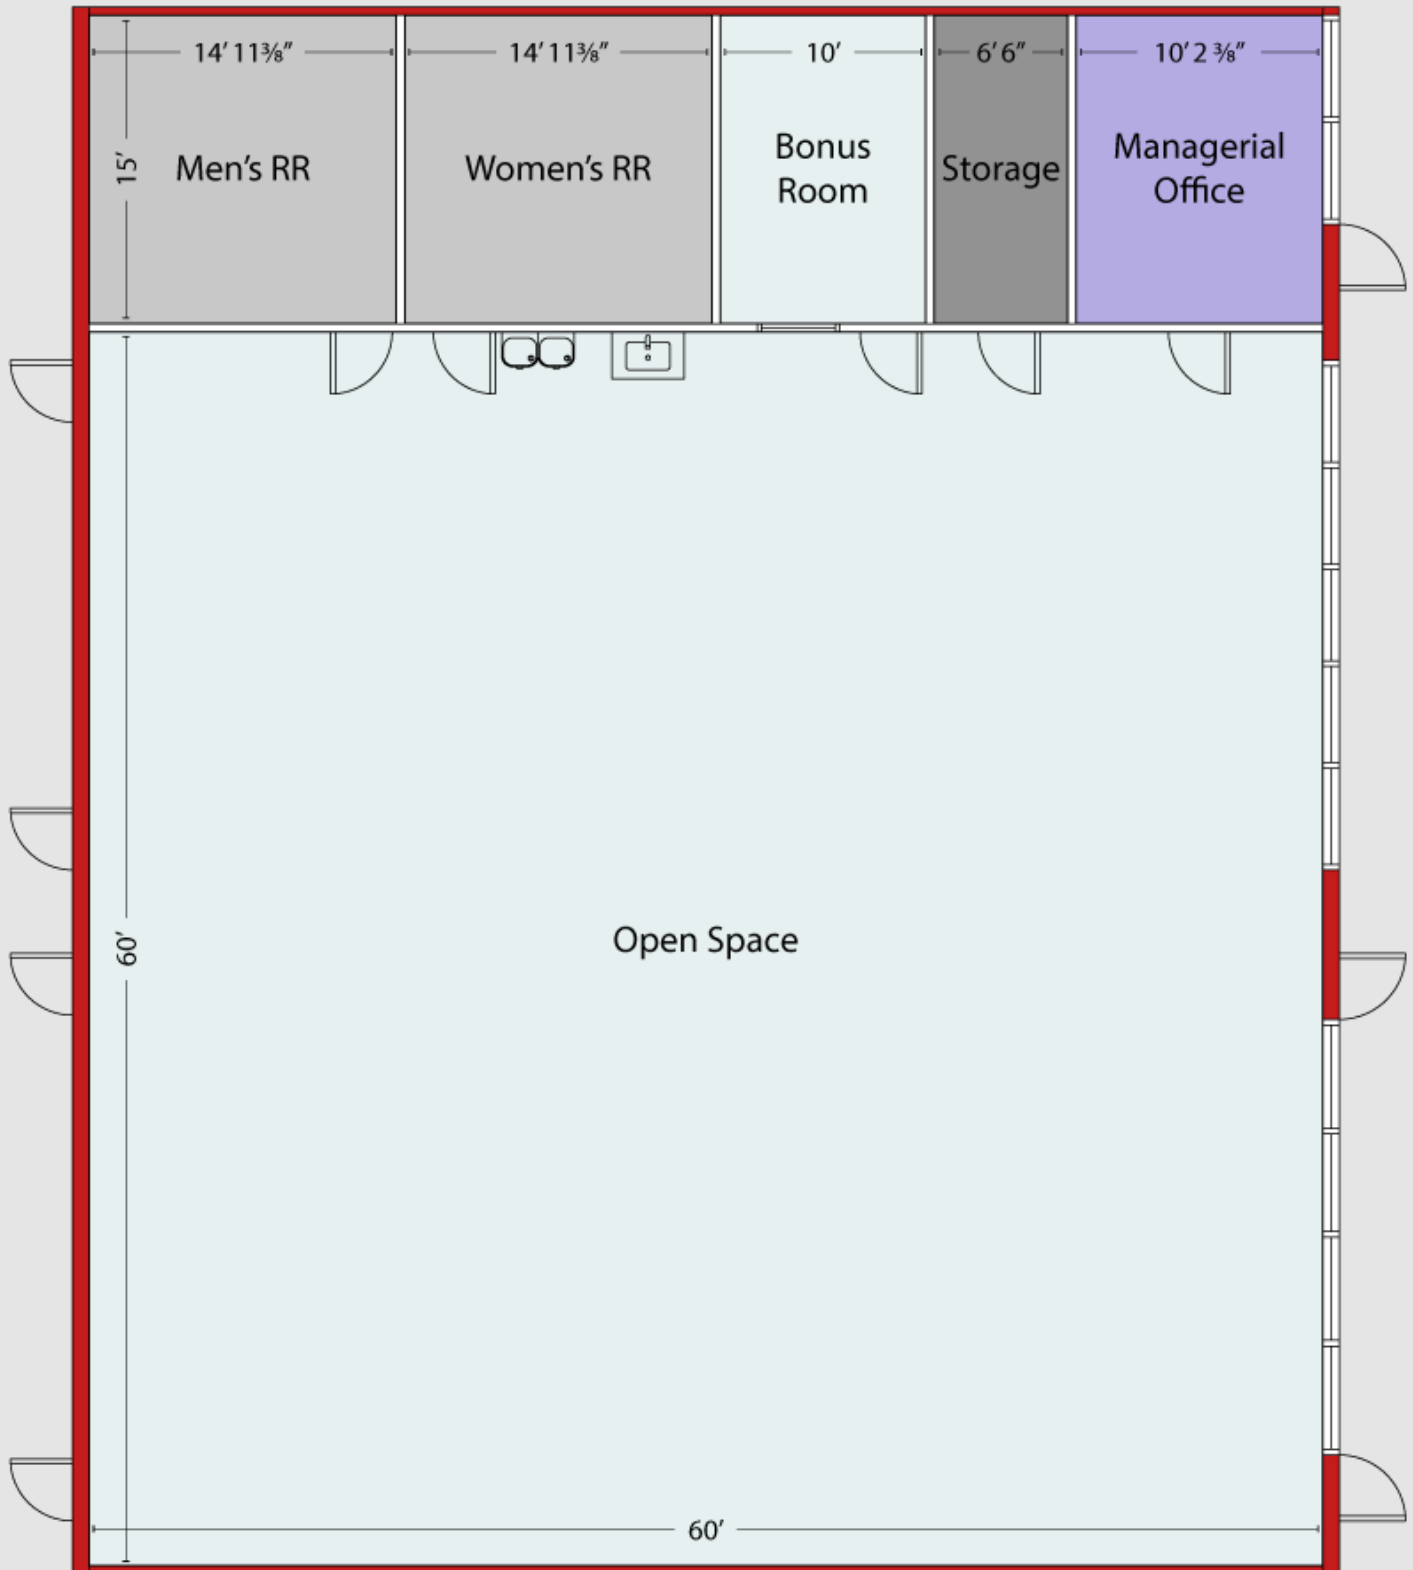

2nd Gen Gym Space

851 E SR 434, STE 208, Longwood, FL 32750

CONTACT FOR MORE INFORMATION

Marie Shorey, CCIM

(407) 383-8142

marie@palkiper.com