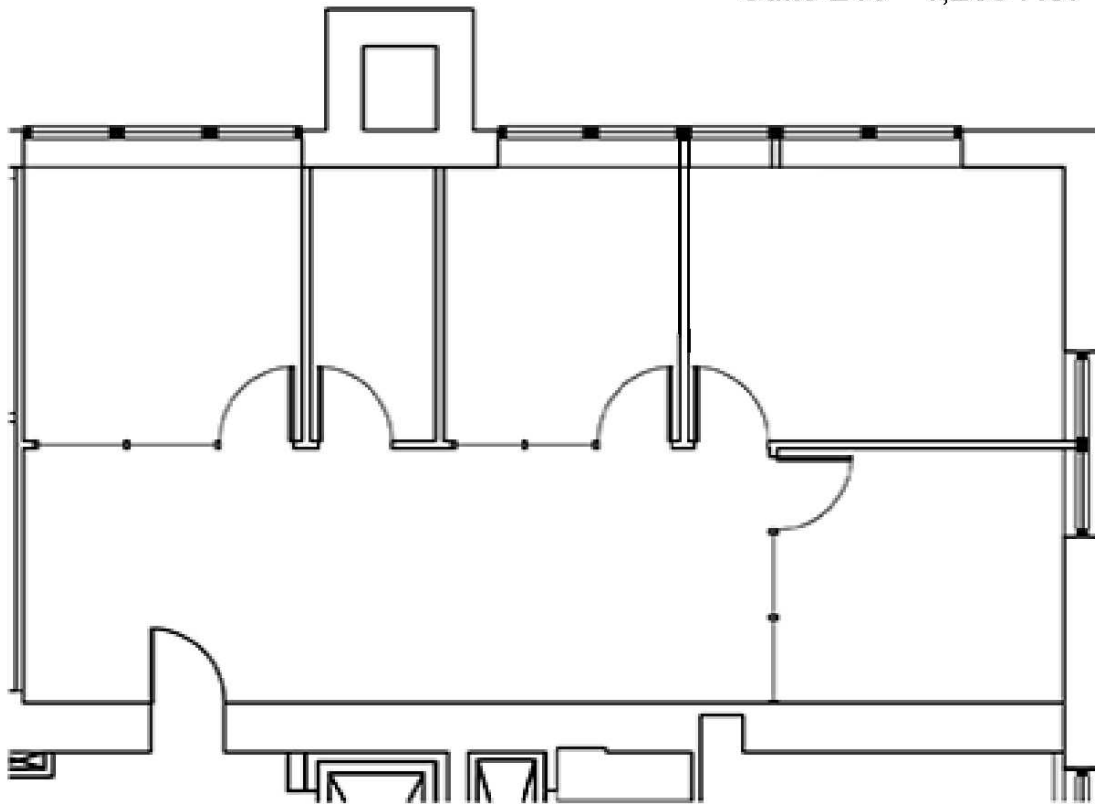

210 North Central Avenue
Hartdale, NY

Suite 210 - 1,285 RSF

① Floor Plan
2nd Floor

N.T.S.