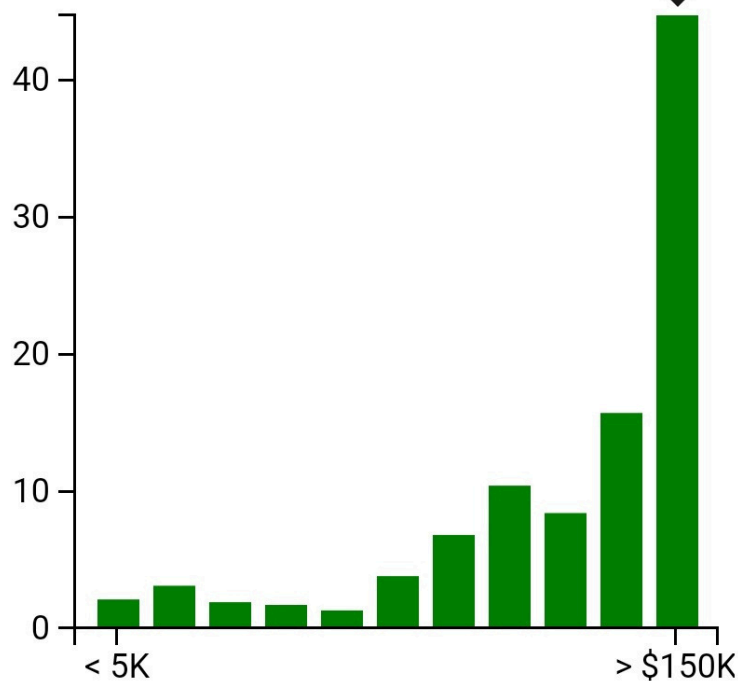

Household Income

Median household: $132,500

Median individual: $67,788