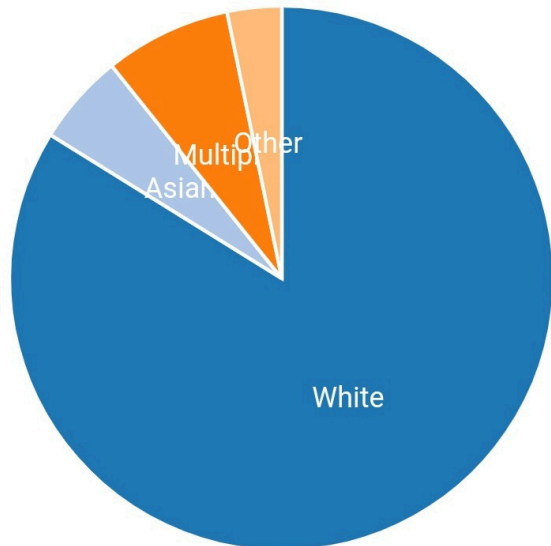

City	Houston
County	Harris
State	Texas
Latitude	29.79856
Longitude	-95.41766
Population	37,097
Density	5725.91 people per square mile
Time Zone	America/Chicago

- All demographic data comes from the 2021 American Community Survey (5-year study).

Education

With at least college degree: 70.9%
With STEM degree: 50.8%

Race

Mode: 80.4% White