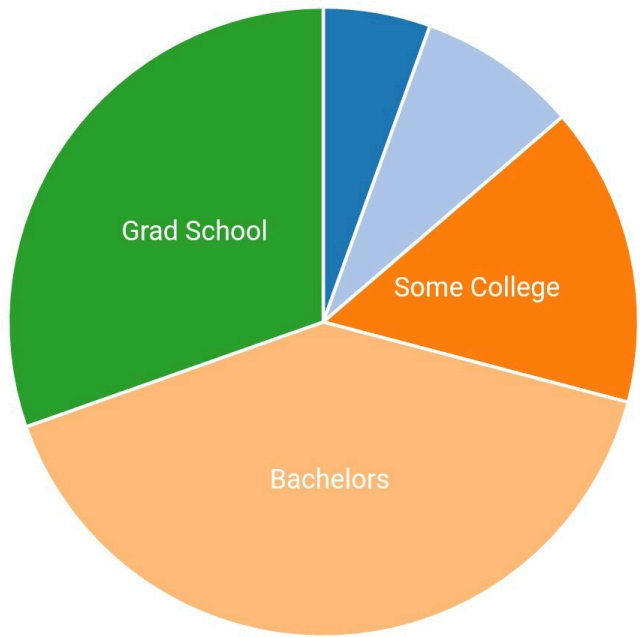

City	Houston
County	Harris
State	Texas
Latitude	29.79856
Longitude	-95.41766
Population	37,097
Density	5725.91 people per square mile
Time Zone	America/Chicago

- All demographic data comes from the 2021 American Community Survey (5-year study).

Education

With at least college degree: 70.9%
With STEM degree: 50.8%

Race

Mode: 80.4% White