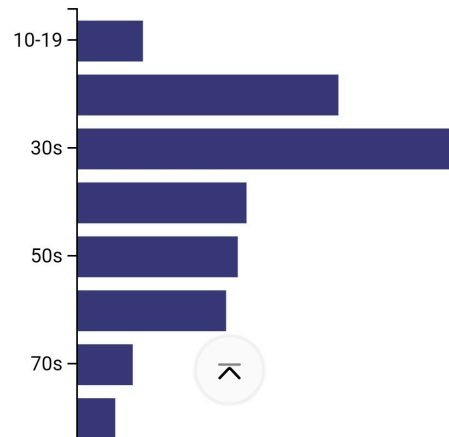

### Health Care

### Poverty

male

### Rent

Median house value: \$475,336.0

### Age