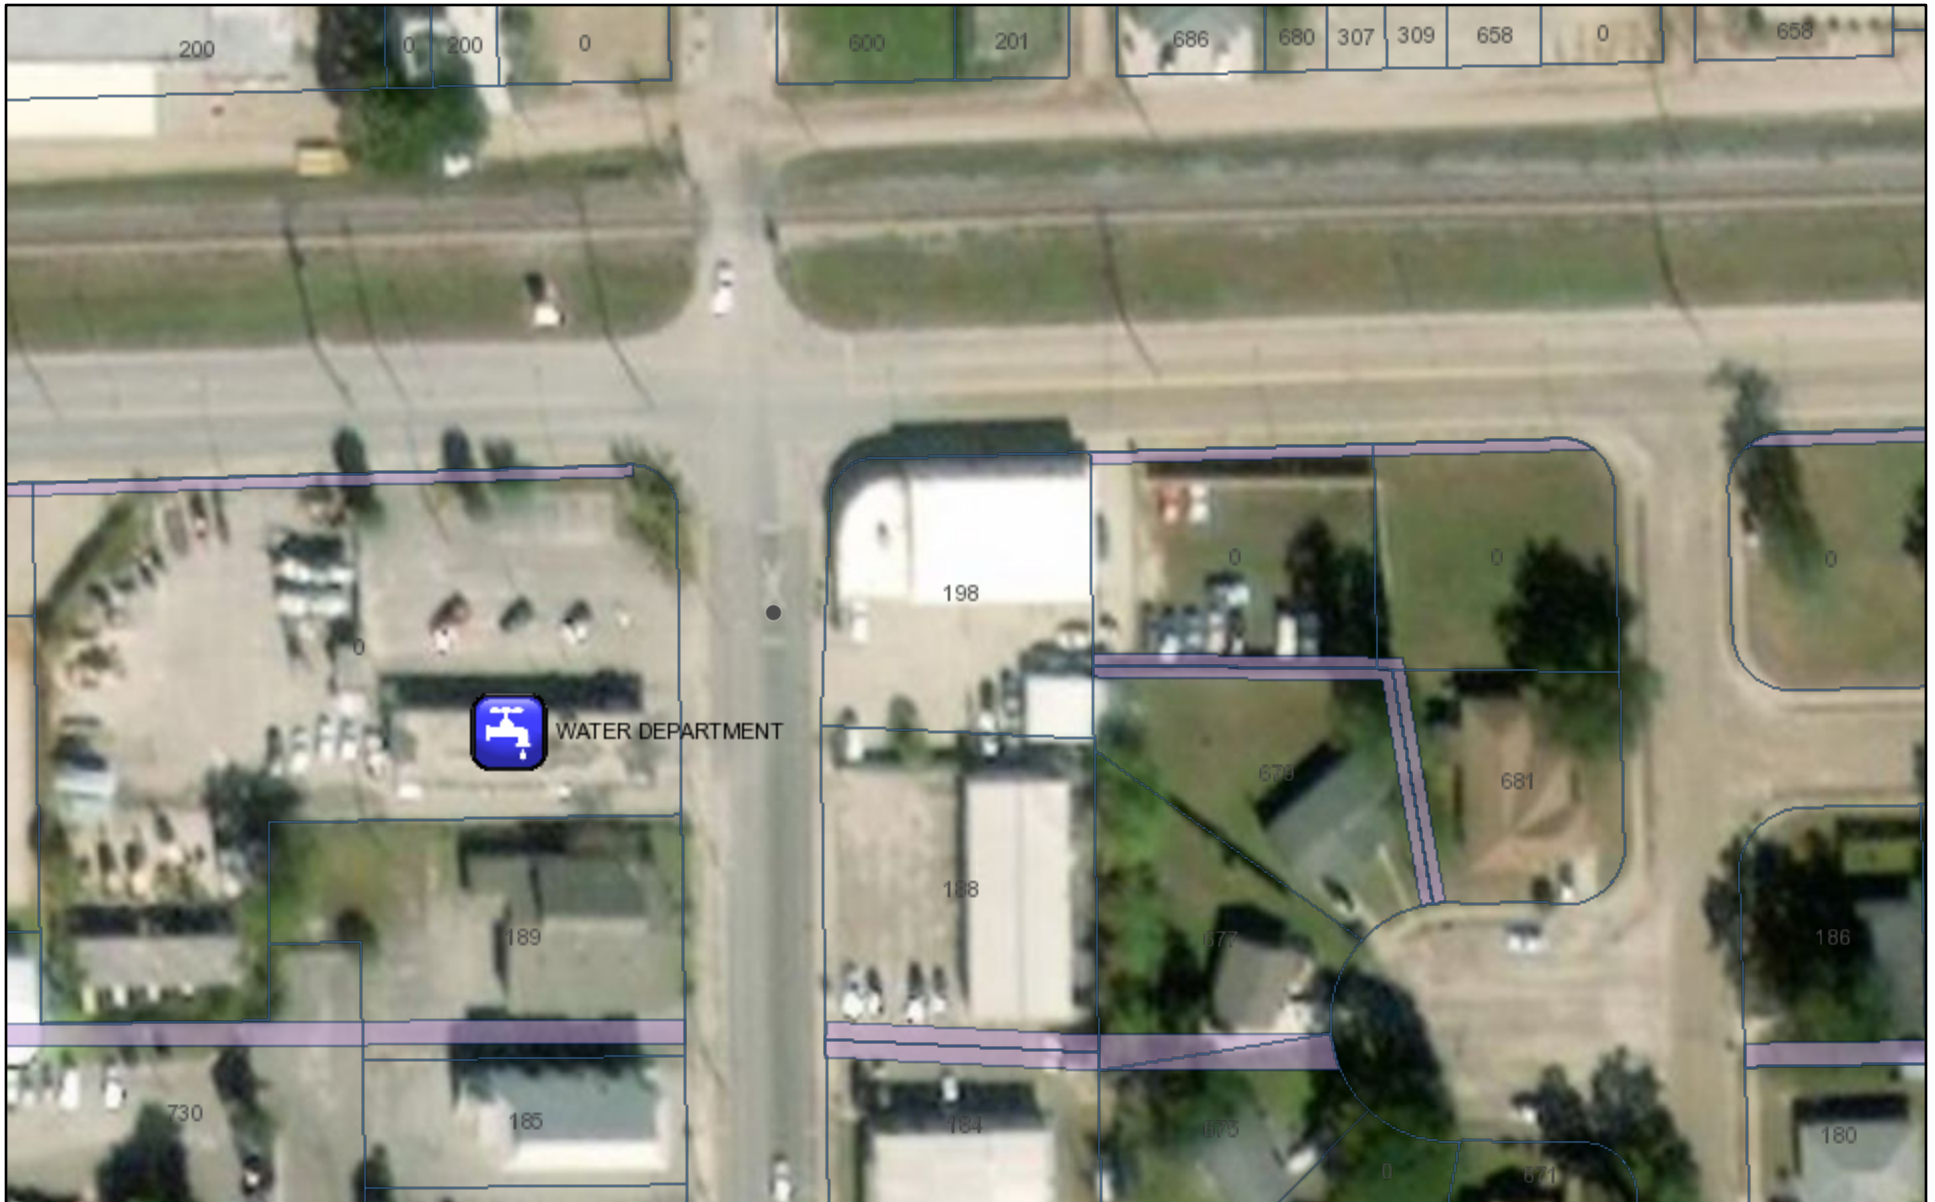

198 Main Street Easements

3/7/2019, 2:21:10 PM

Below 1:25,000

- | | | | |
|---|---|--|---|
|  BILOXI LIGHTHOUSE |  BILOXI SPORTS COMPLEX |  <all other values> |  BILOXI LIBRARY |
|  BILOXI NATATORIUM |  WHITE AVENUE FOUNTAIN |  M&S Museum 4,000 |  CITY HALL |

1:1,128

Esri, HERE, Garmin, iPC, DigitalGlobe, Microsoft