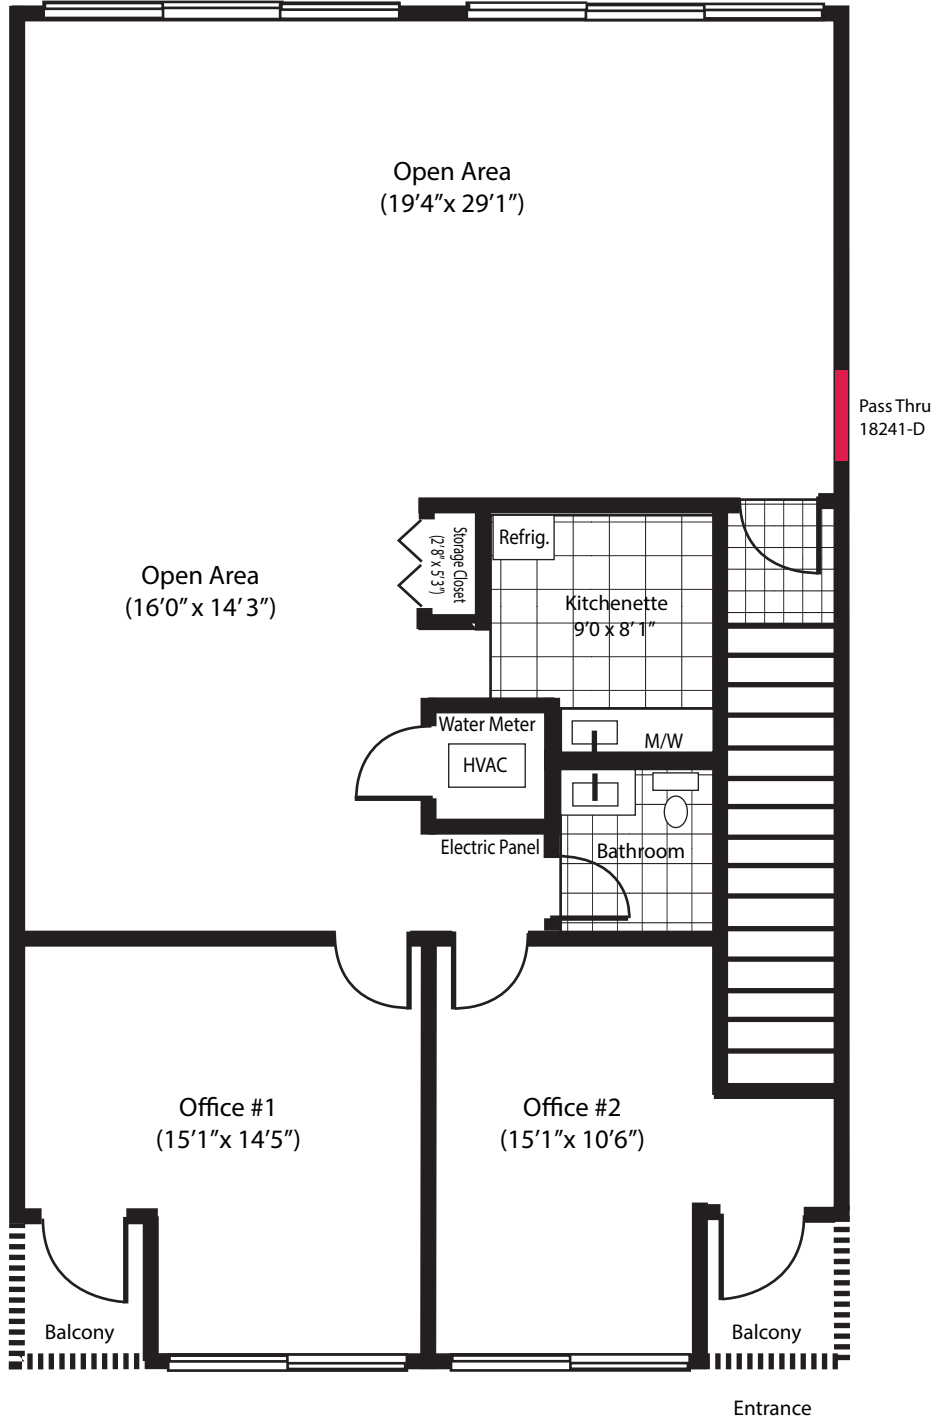

Upper Level
Square Feet: 1,575
Office Space

For Leasing
Information Contact:

Brian Pettit
301-975-1020, Ext. 402