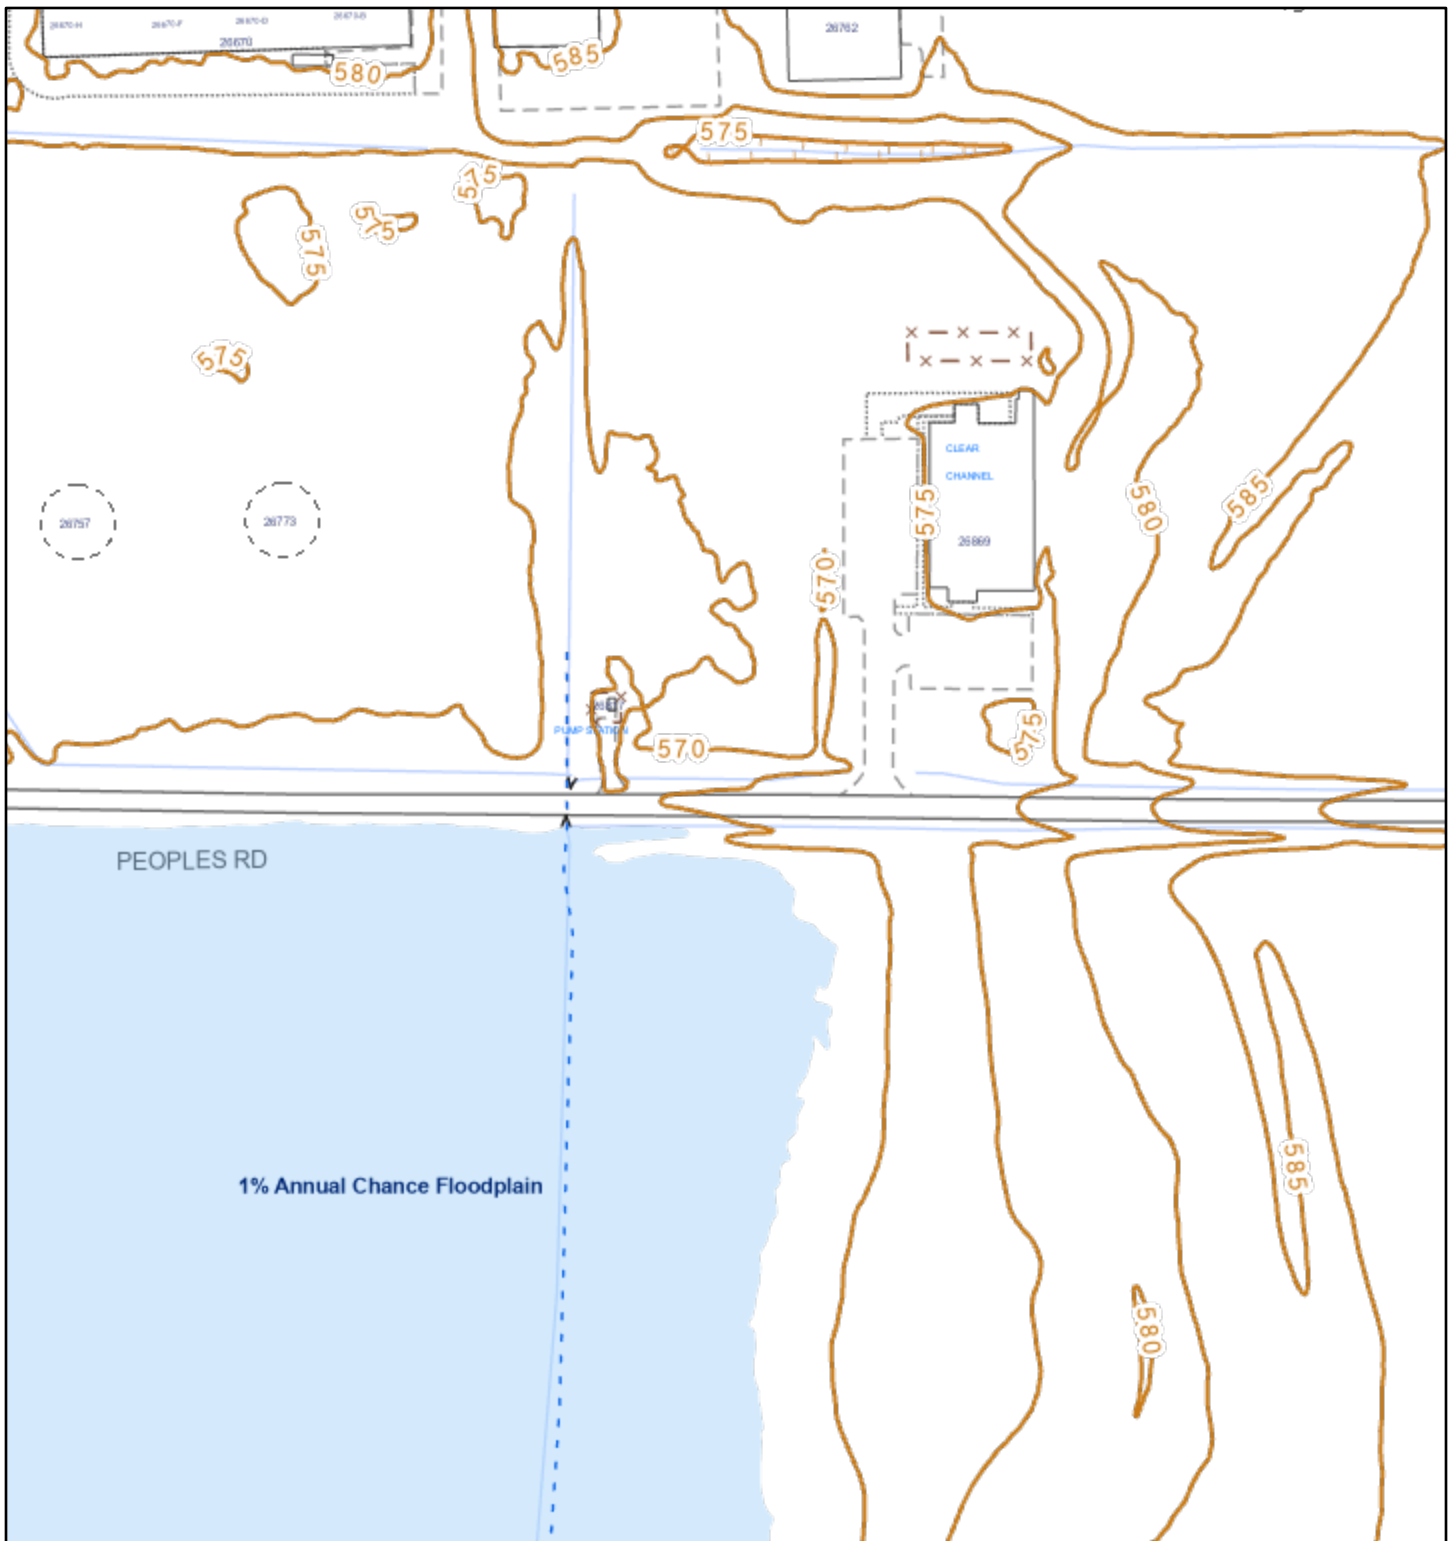

# Interactive Maps

10/22/2021, 1:42:09 PM

1:2,257

-  5-Foot Index
-  5-Foot Index Depression
-  FEMA 1% Annual Chance Floodplain
-  FEMA Profile Baselines

Federal Emergency Management Agency (FEMA), City of Huntsville, Alabama