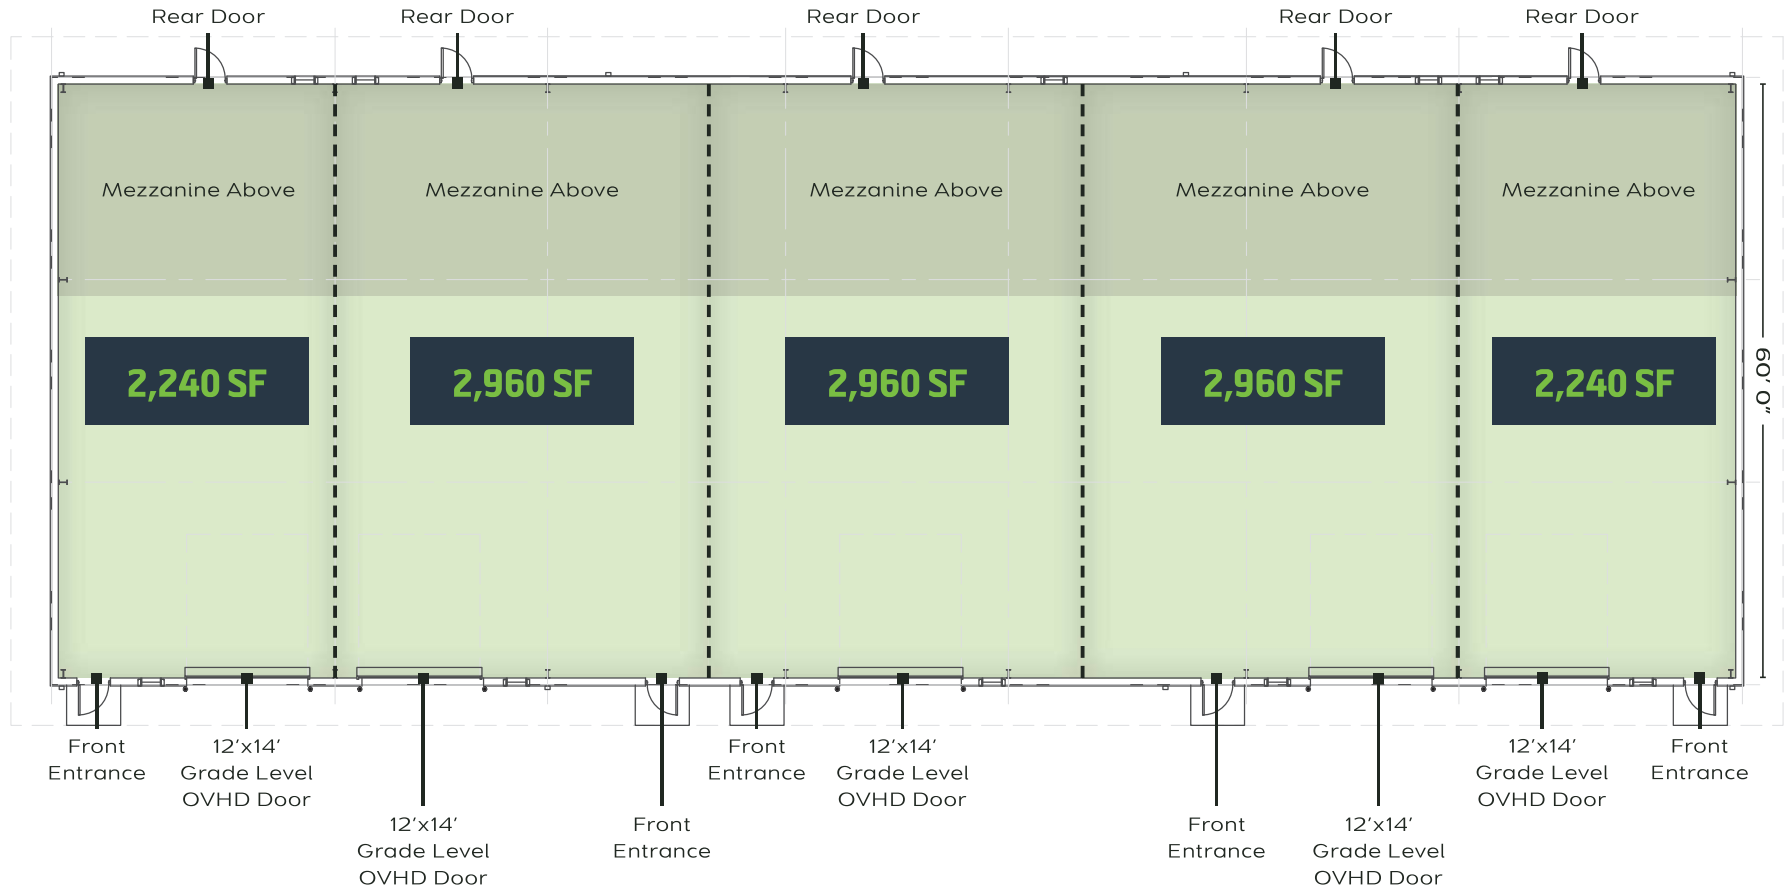

# FLOOR PLAN BUILDING 5

Personal Space/Industrial  
10,020 SF

Note: all dimensions and square footages are approximate and subject to change

Available  Leased