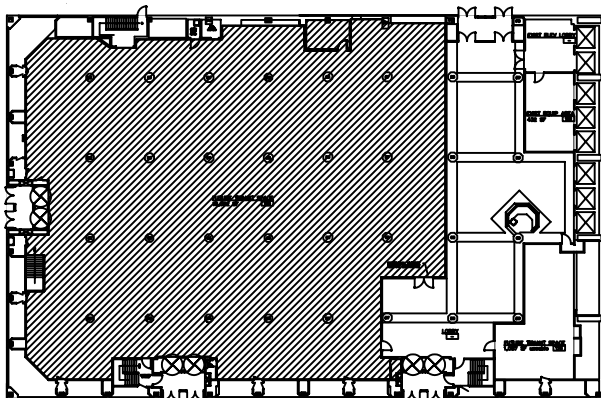

One Lake Erie Center Suite #100

SCALE: NONE

BUILDING KEY

SCALE: NO SCALE

One Lake Erie Center

Suite #100

600 Jefferson

Toledo, OH 43604

USEABLE AREA: 16,552 SF*

RENTABLE AREA: 18,208 SF*

* Square feet measurements subject to change upon site measure