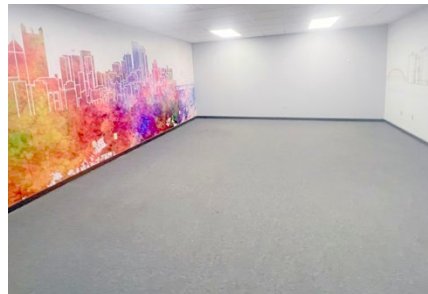

Visibility from I-79

PROPERTY INFORMATION

BUILDING SF	28,220 SF
AVAILABLE SF	12,000 SF Suite (120' deep x 100' wide)
OFFICE	6,000 SF of clean finished space Used for private offices, showrooms and R&D
WAREHOUSE	6,000 SF warehouse space
DOCK DOORS	One (1) 8' x 10' door at dock height
DRIVE-IN DOOR	One (1) 12' x 14' drive-in door
CLEAR HEIGHT	18'
LIGHTING	LED in the warehouse
PARKING	Ample parking
LOCATION	<ul style="list-style-type: none">• Located directly off of I-79 via Exit 54: Bridgeville/PA Route 50• Visibility from I-79 and PA Route 50• 4 miles to Route 19, 6 miles to I-376, & 13 miles to Downtown Pgh