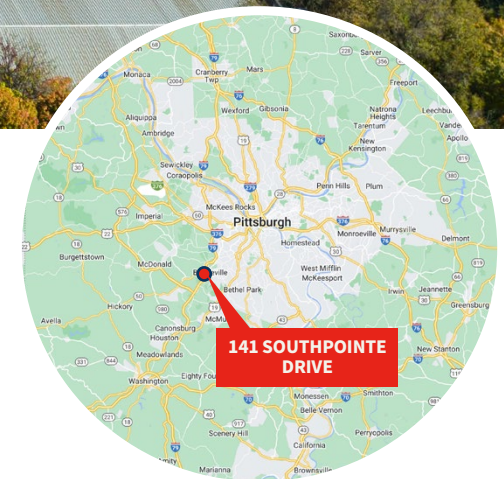

All information contained herein has been obtained from sources deemed reliable and Genfor, LLC does not doubt its accuracy; however, Genfor, LLC makes no guarantee, representation or warranty of any kind or nature, either express or limited, with respect to the accuracy or completeness of all or any portion of the information contained herein. Terms of availability of this property are subject to change and this property may be withdrawn without notice.