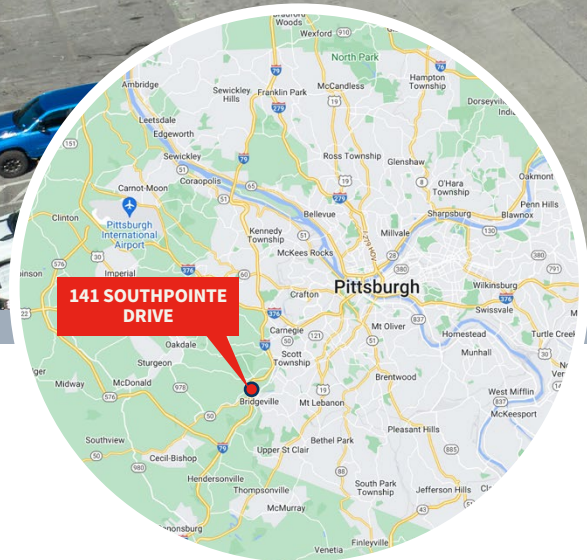

FOR LEASE

141 SOUTHPOINTE DRIVE

BRIDGEVILLE, PA 15017 | SOUTHPOINTE 79 INDUSTRIAL PARK

12,000 SF

SUITE AVAILABLE

INDUSTRIAL-FLEX SPACE

FOR MORE INFORMATION:

CONNOR JANGRO
cjangro@genforrealestate.com
D 412.564.0776 | C 412.805.7064

Visibility from I-79

PROPERTY INFORMATION

BUILDING SF	28,220 SF
AVAILABLE SF	12,000 SF Suite (120' deep x 100' wide)
OFFICE	6,000 SF of clean finished space Used for private offices, showrooms and R&D
WAREHOUSE	6,000 SF warehouse space
DOCK DOORS	One (1) 8' x 10' door at dock height
DRIVE-IN DOOR	One (1) 12' x 14' drive-in door
CLEAR HEIGHT	18'
LIGHTING	LED in the warehouse
PARKING	Ample parking
LOCATION	<ul style="list-style-type: none">• Located directly off of I-79 via Exit 54: Bridgeville/PA Route 50• Visibility from I-79 and PA Route 50• 4 miles to Route 19, 6 miles to I-376, & 13 miles to Downtown Pgh

FOR LEASE

141 SOUTHPOINTE DRIVE

BRIDGEVILLE, PA 15017 | VISIBILITY FROM I-79

PROPERTY LOCATION

EXCELLENT HIGHWAY ACCESS

FOR LEASE

141 SOUTHPOINTE DRIVE

BRIDGEVILLE, PA 15017 | VISIBILITY FROM I-79