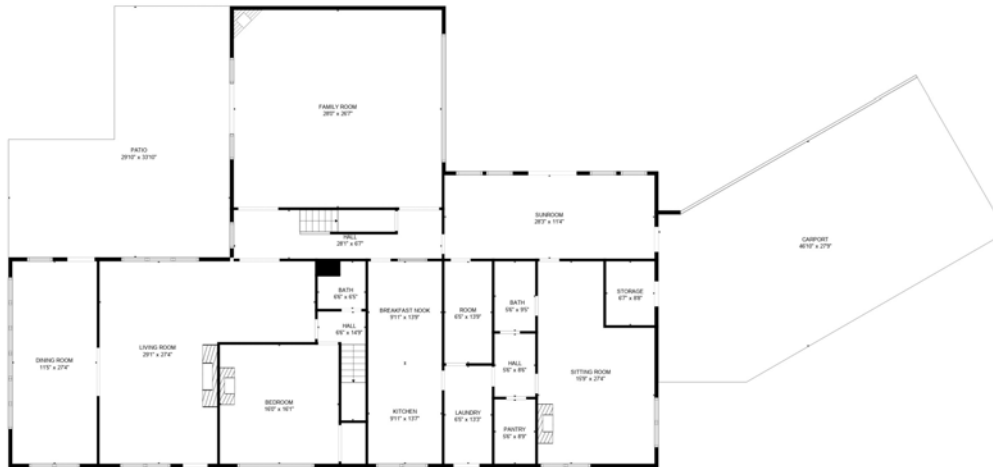

FLOOR 2

FLOOR 1

Estimated areas

GLA FLOOR 1: 3738 sq. ft, excluded 1915 sq. ft
 GLA FLOOR 2: 1868 sq. ft, excluded 0 sq. ft
 Total GLA 5606 sq. ft, total scanned area 7521 sq. ft

FLOOR PLAN CREATED BY CUBICASA APP. MEASUREMENTS DEEMED HIGHLY RELIABLE BUT NOT GUARANTEED.