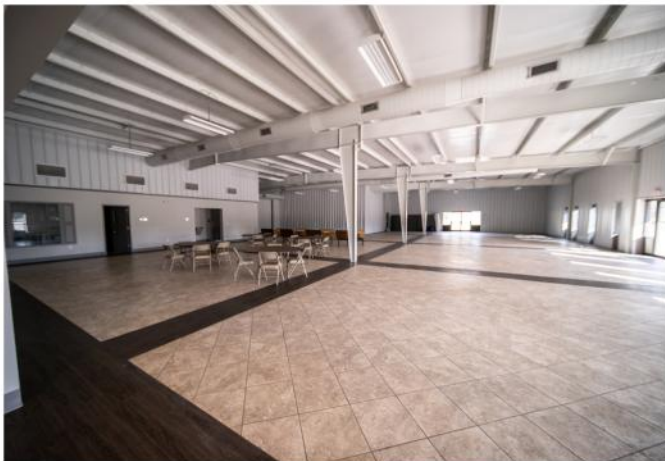

135 S Dargan St. Suite 301 | Florence, SC 29506 | Phone (843) 667-4999 |
Fax (843) 667-1310 | www.palmettocommercial.com

No warranty or representation is made as to the accuracy of the information contained herein.