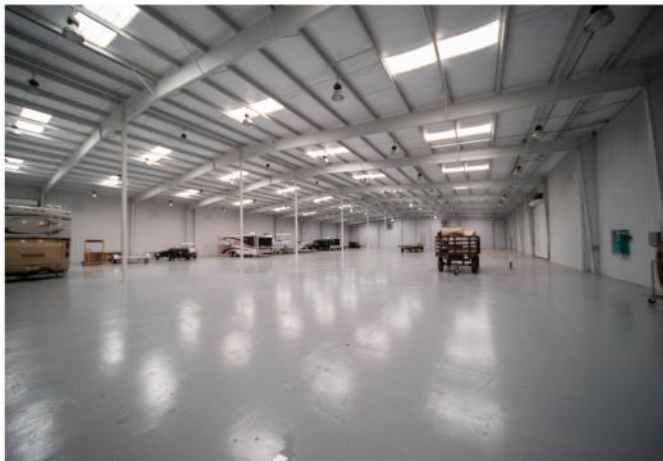

135 S Dargan St. Suite 301 | Florence, SC 29506 | Phone (843) 667-4999 |
Fax (843) 667-1310 | www.palmettocommercial.com

No warranty or representation is made as to the accuracy of the information contained herein.