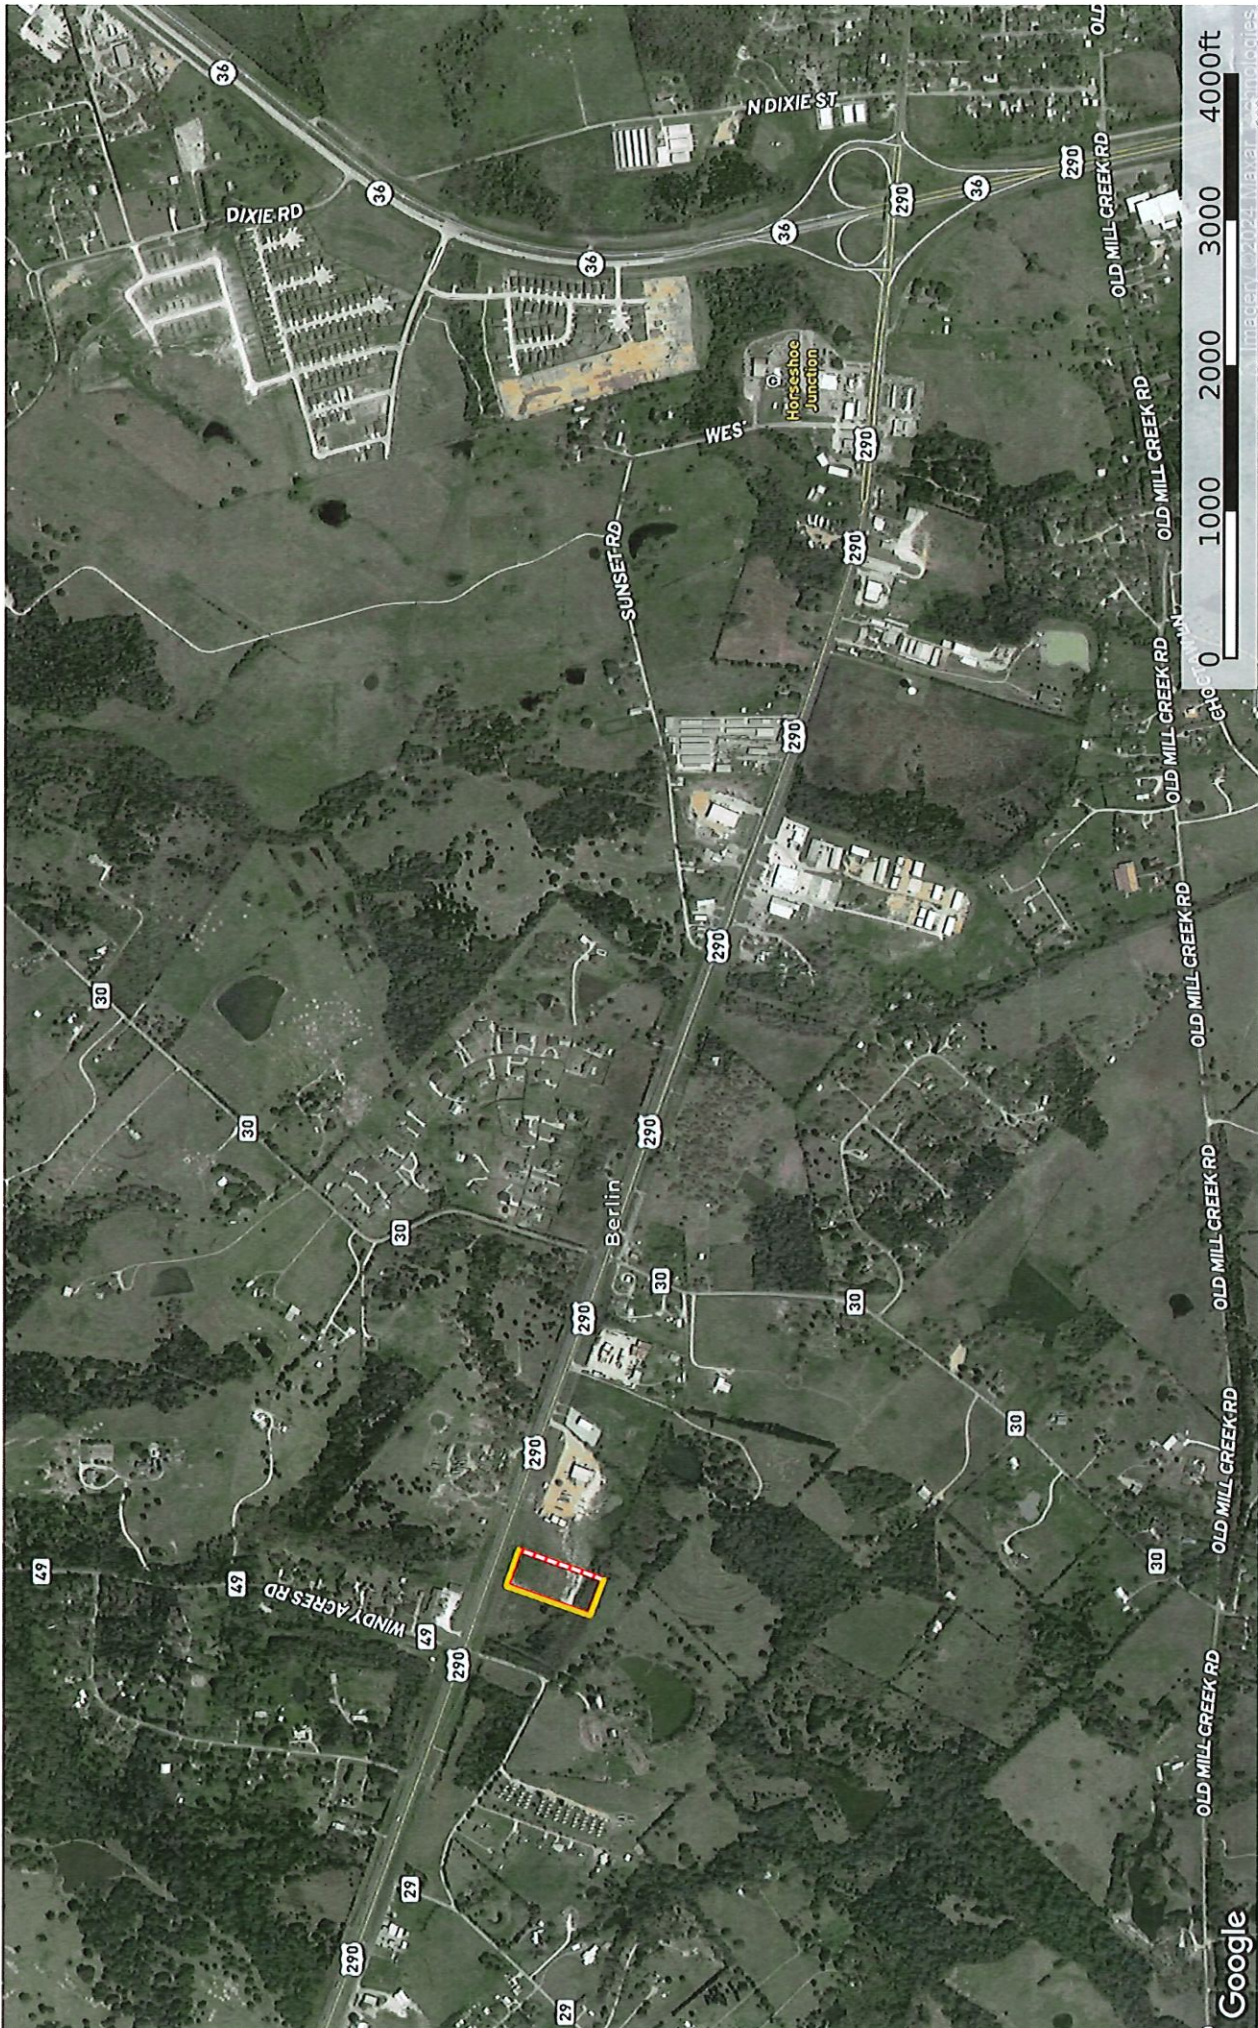

 Distance  Boundary

TBD Highway 290 E, Brenham - 3.65 Acres
Texas, AC +/-

Distance Boundary