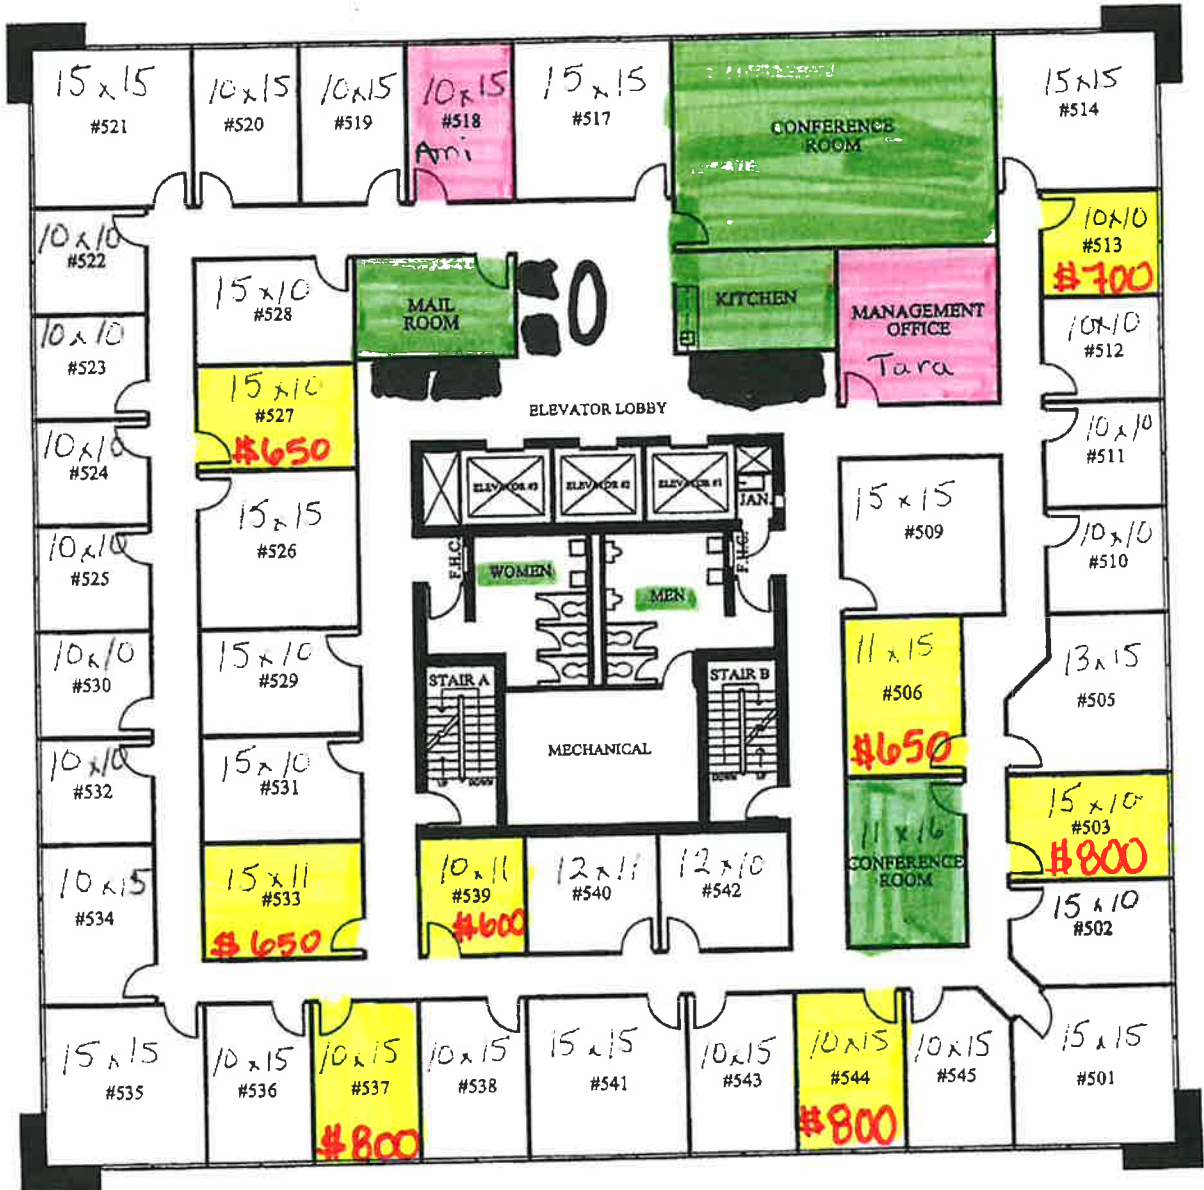

# 100 NORTH CENTRAL

= Mgt office

AS of: 04/10/2025

100 North Central Expressway, Richardson, Texas

SUITE 500

RICHARDSON EXECUTIVE SUITES

= Amenity

= Vacant

## 5TH FLOOR

Scale: 1/16" = 1'-0"

All dimensions and square footages are approximate.

November 23, 2015

THOMPSON CONSULTING SERVICES, INC. 12024 Golden Meadow Lane, Forney, Texas 75126 (972)564-5252