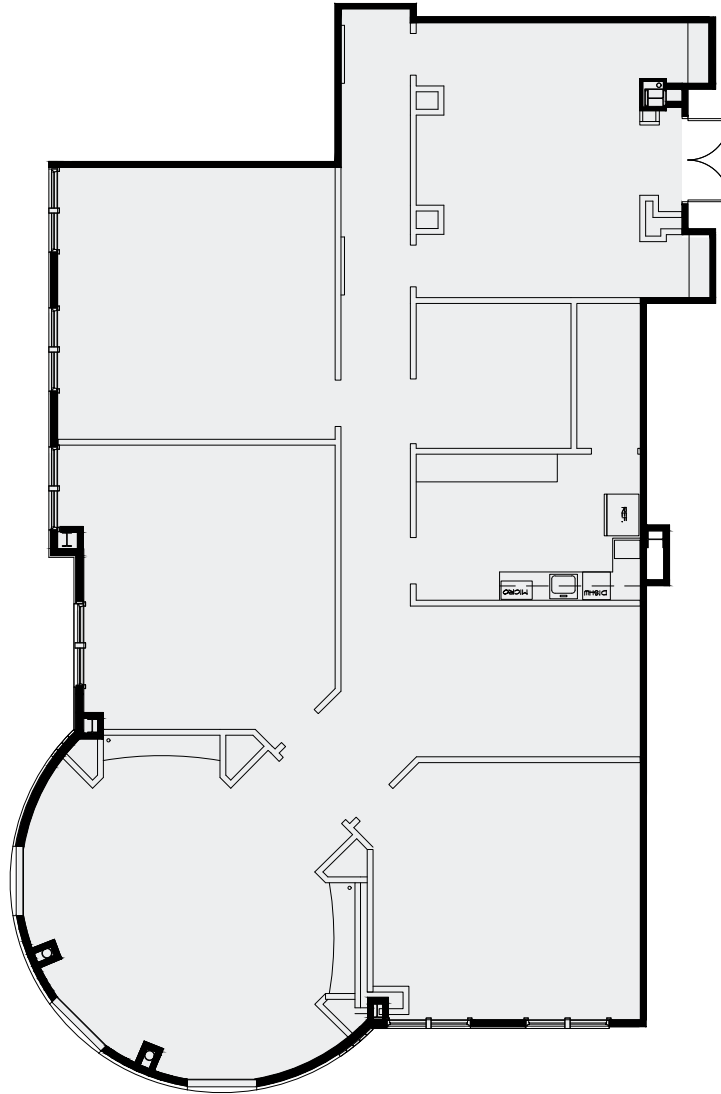

The Forum South

5185 Peachtree Pkwy, Peachtree Corners, GA 30092

3,516 RSF
SUITE 325

key plan

Bryan Heller | bryan.heller@streamrealty.com | 404.962.8636

Parker Welton | parker.welton@streamrealty.com | 404.962.8625