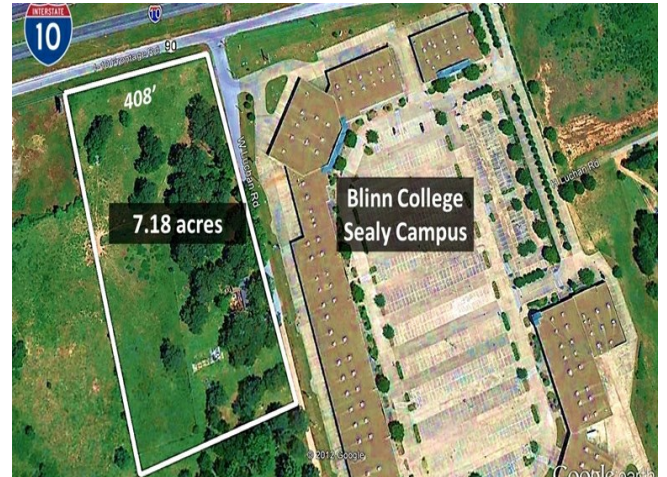

\$1,890,000

Hard corner lot...

LOCATION! Incredible opportunity to acquire a site located at the frontage road of I-10. These properties present an unrestricted advantage to create a multitude of different applications for all types of businesses, firms & residential...

- I-10 frontage
- Hard corner lot
- frontage road of I-10

Price:	\$1,890,000
Property Type:	Land
Property Subtype:	Commercial
Proposed Use:	Industrial
Sale Type:	Investment
Total Lot Size:	7.18 AC
No. Lots:	1
Zoning Description:	N/A
APN / Parcel ID:	r000013920

1571 Hluchan Rd, Sealy, TX 77474

Hard corner lot

Property Photos

Other

Other

Property Photos

Other