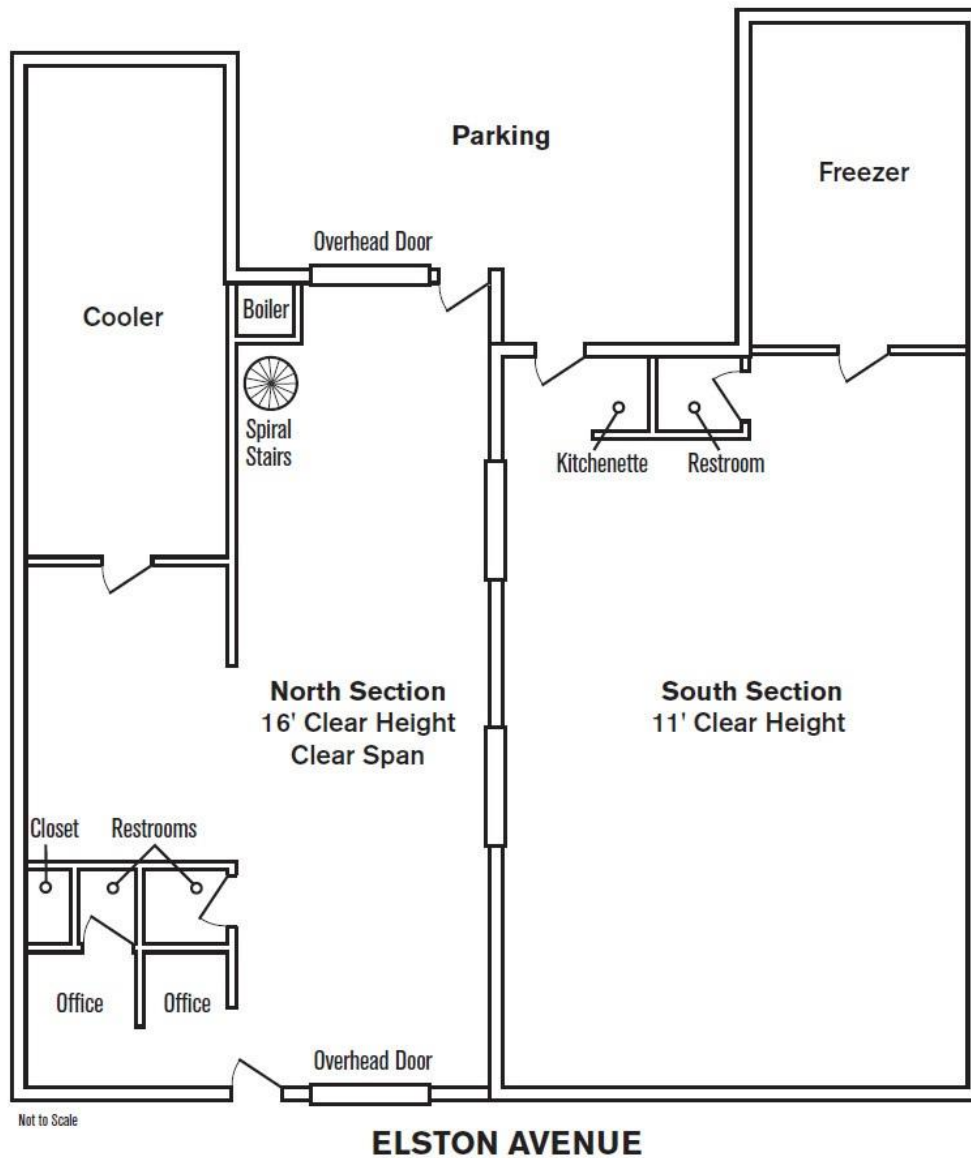

9300 SF FLEX / RETAIL BUILDING
FOR SALE and LEASE

4949 N. Elston, Chicago

4949 N. Elston, Chicago

CONTACT

Brian Ripp | Commercial Team Leader
Office 773-583-0800
Mobile 773-392-3413
Brian@TheWilcoxCompany.com

2157 W. Irving Park Road Chicago, IL 60618
thewilcoxcompany.com