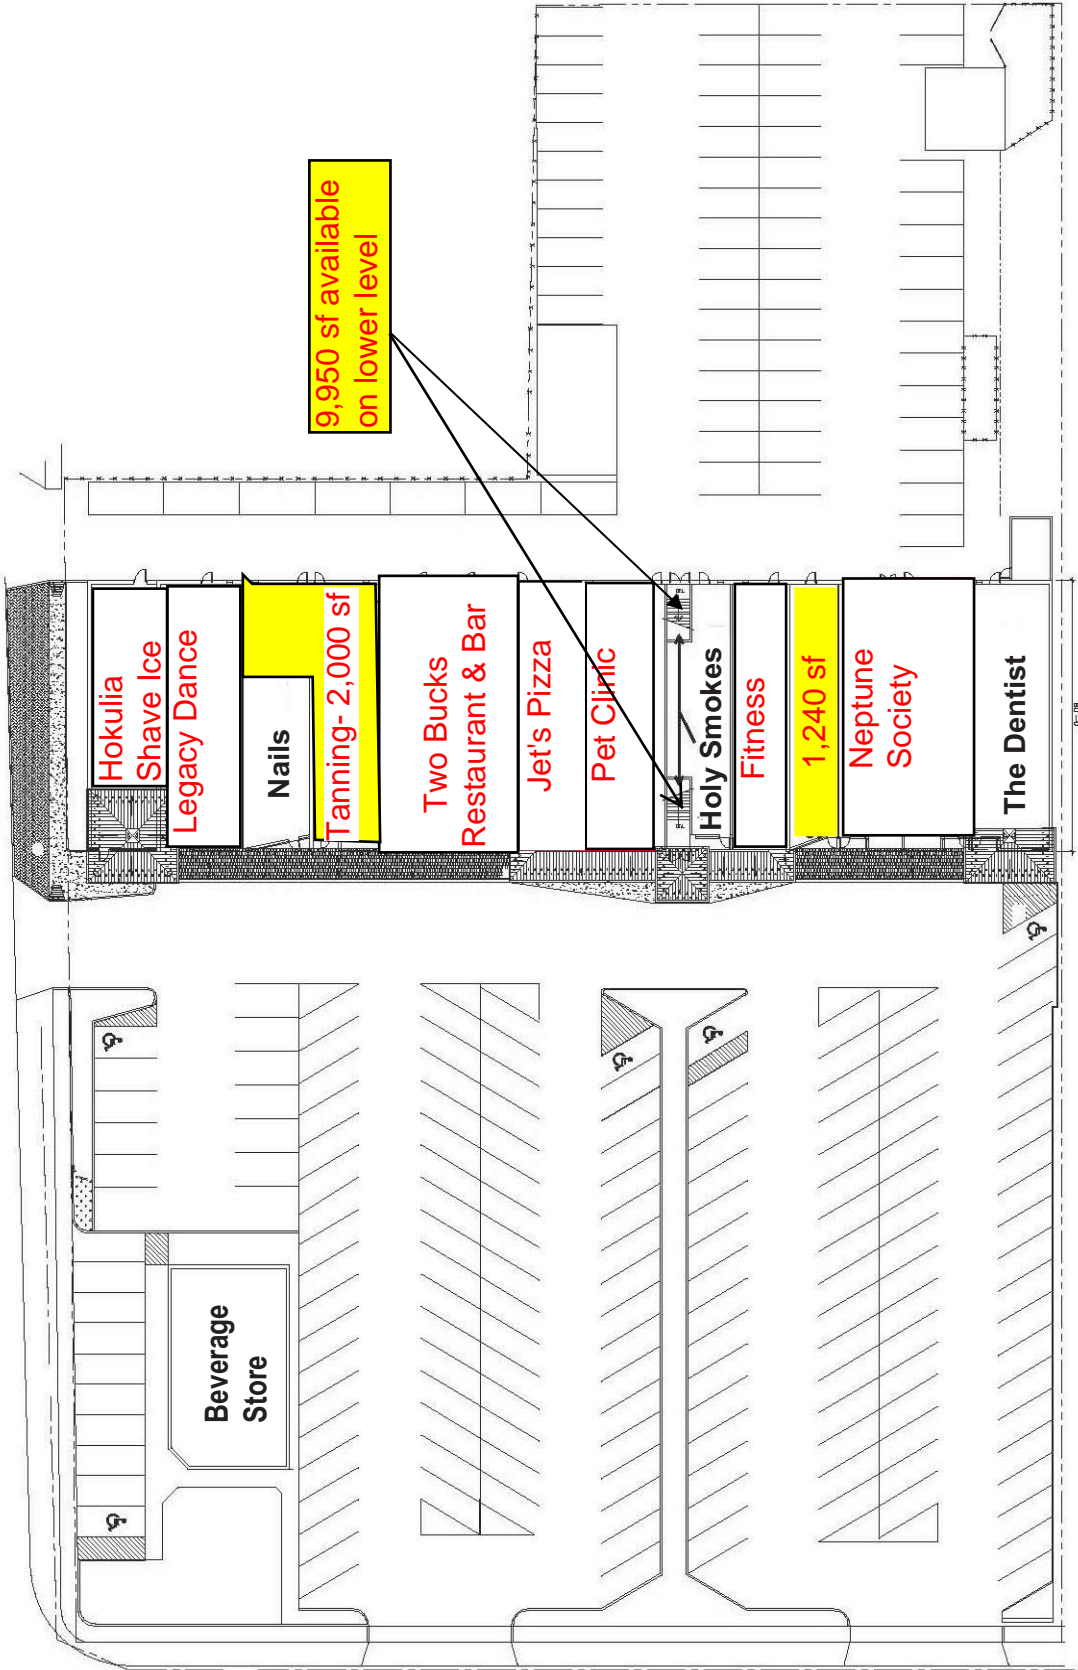

LEASE PLAN

9,950 sf available on lower level

Hokulia Shave Ice Legacy Dance

Nails

Tanning - 2,000 sf

Two Bucks Restaurant & Bar

Jet's Pizza

Pet Clinic

Holy Smokes Fitness

1,240 sf

Neptune Society

The Dentist

Beverage Store

Exhibit A