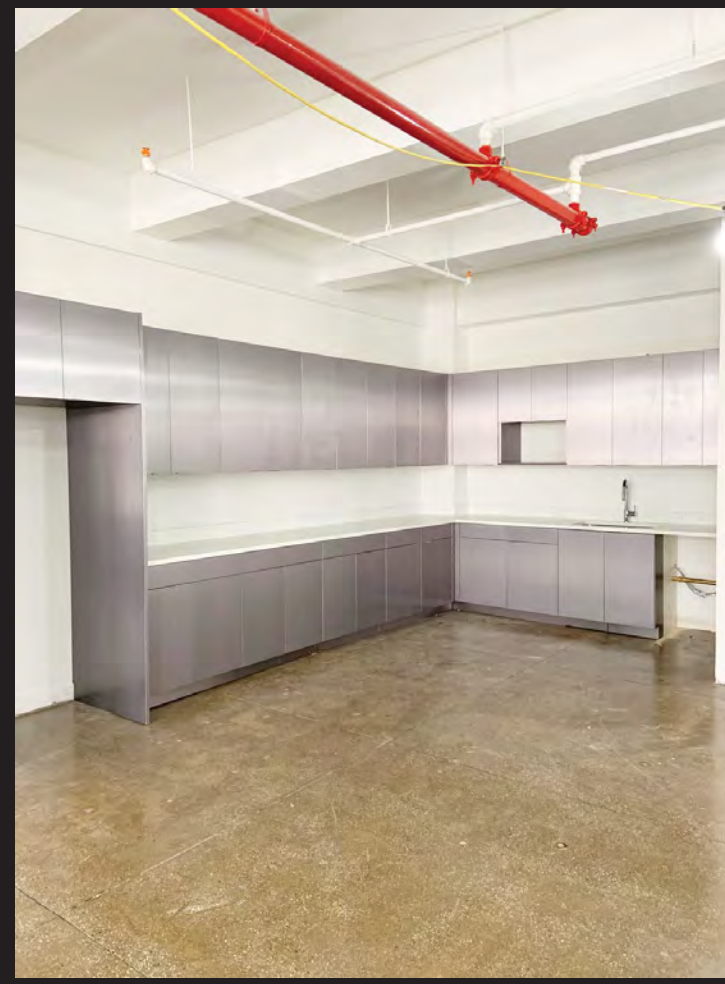

TYPICAL FLOOR PLATE (B)

partial floors installation

5

TYPICAL FLOOR PLATE (WHITE BOX)

5

500

WALTER & SAMUELS, INC.

Contact: Justin Gentile