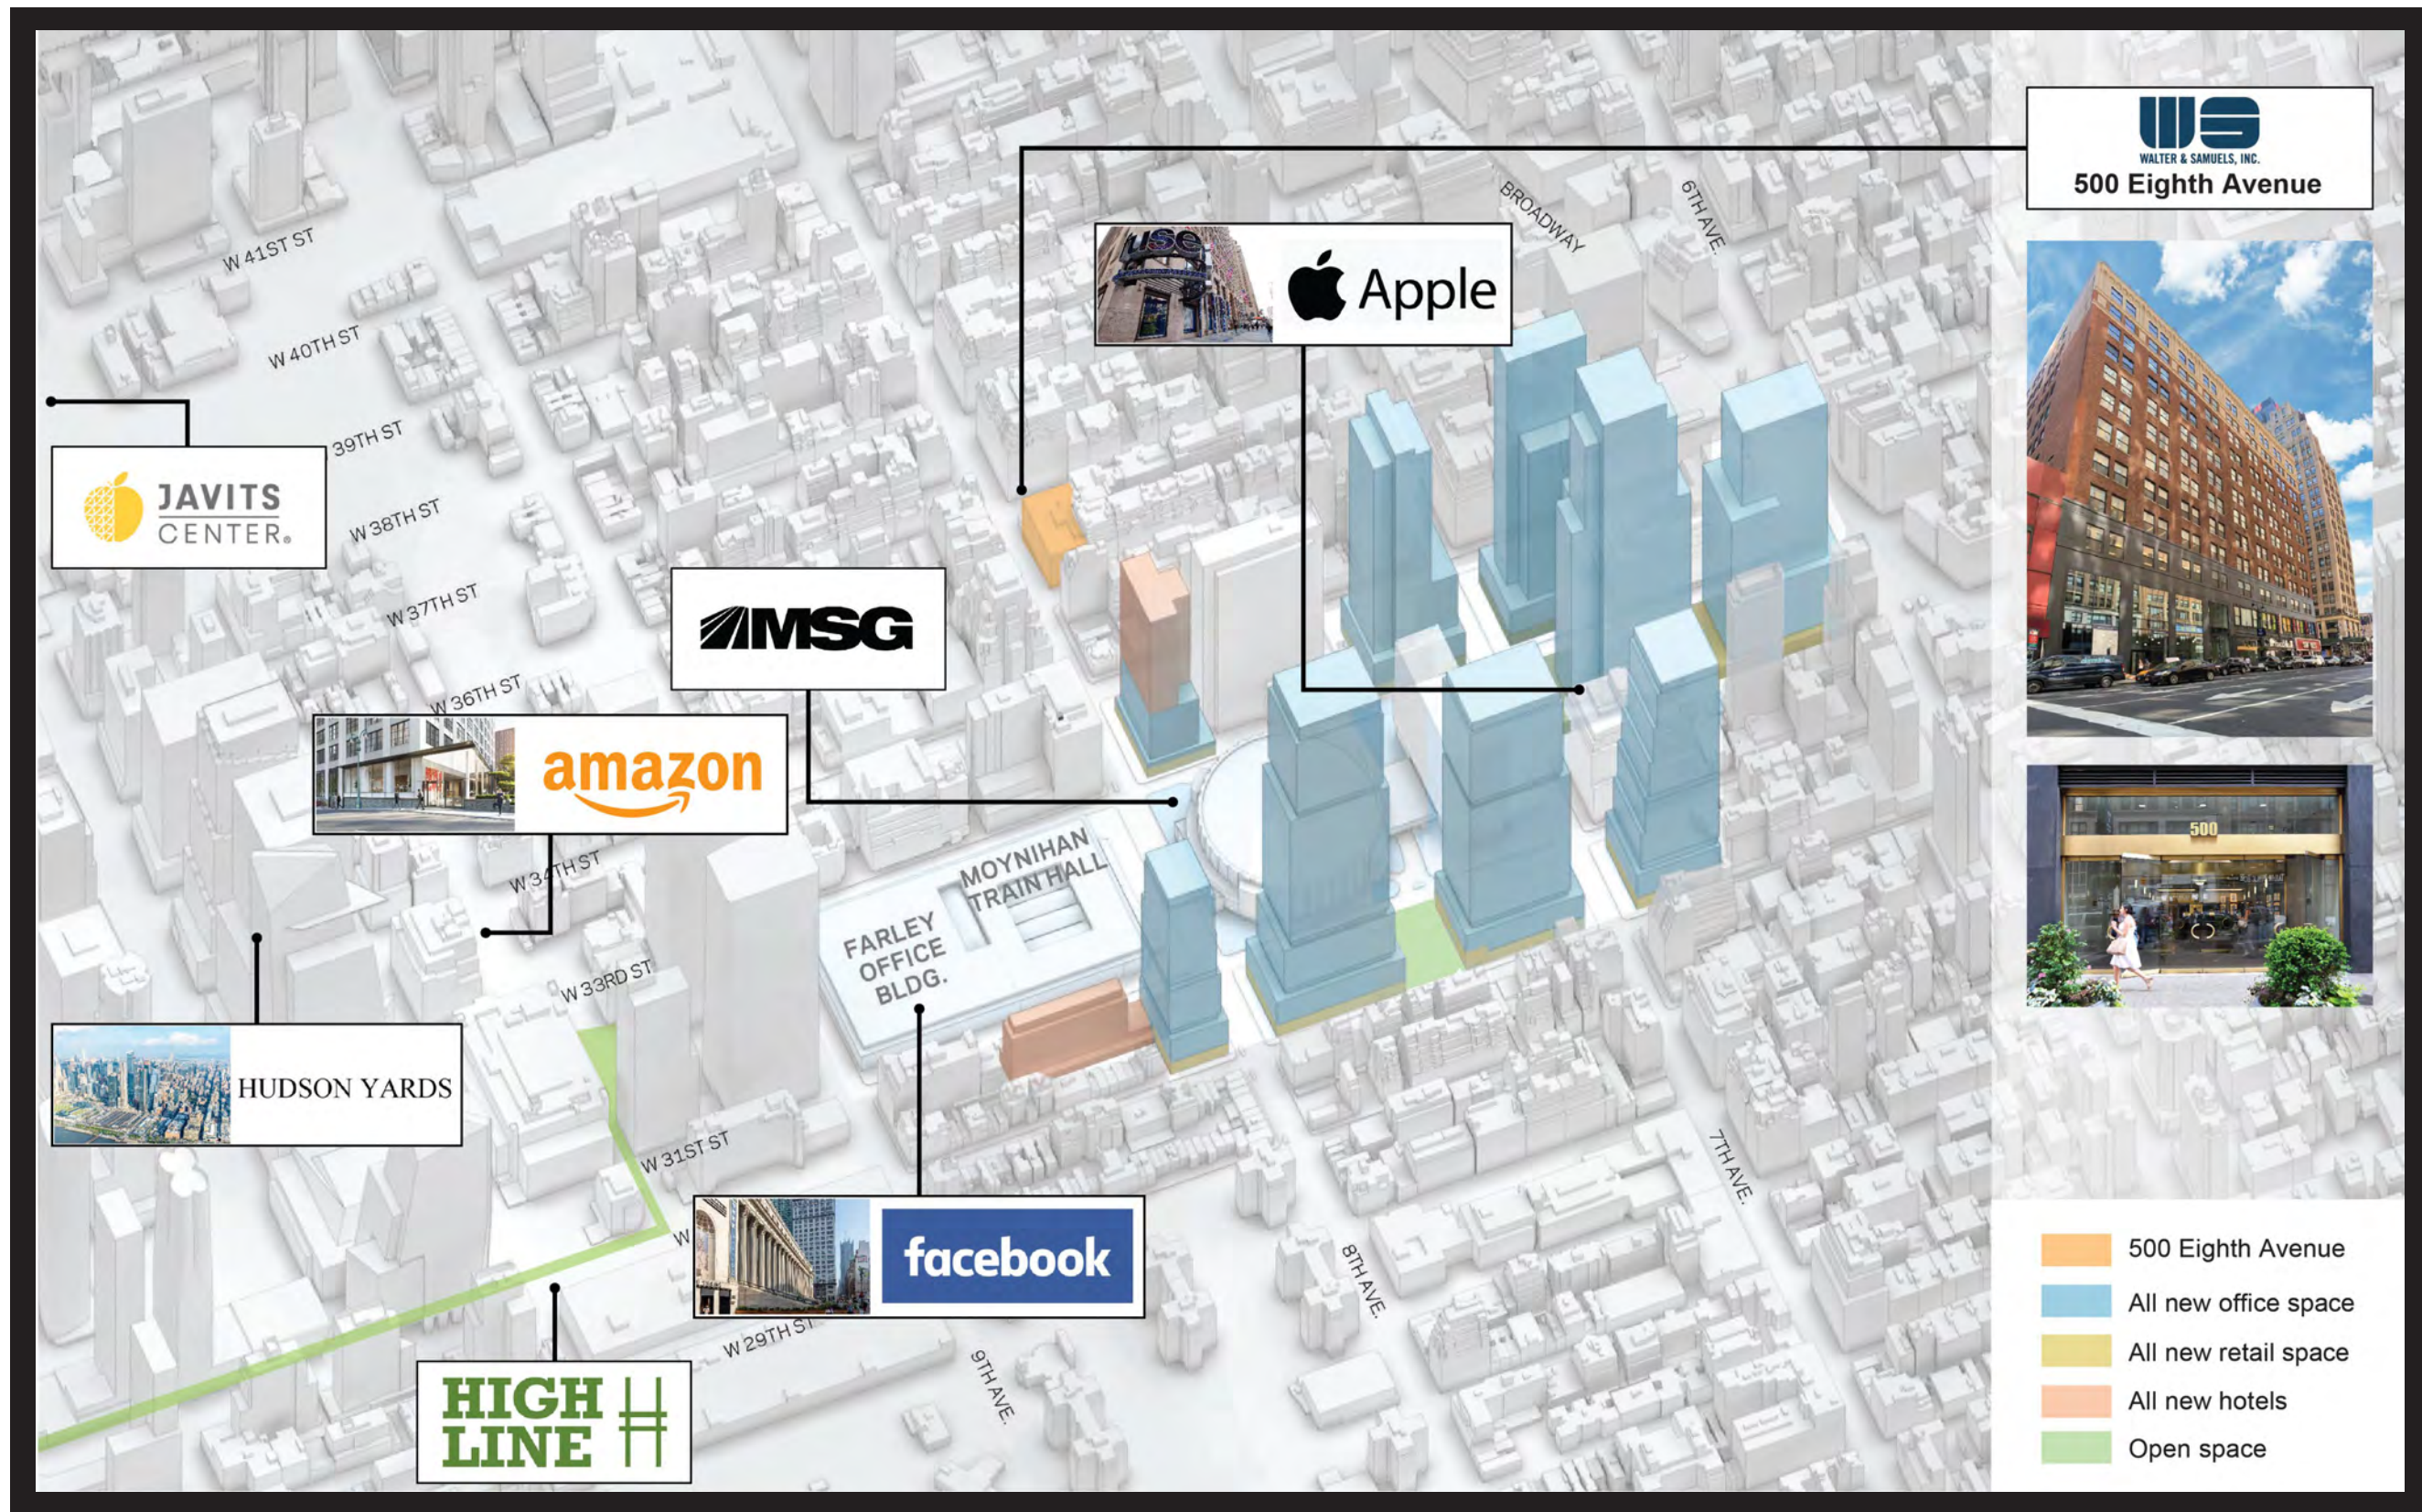

500 Eighth Avenue

New York, NY 10018

WALTER & SAMUELS, INC.

419 Park Avenue South, 15th Floor | walter-samuels.com | 212.685.6200

MAP OF THE LOCATION

TYPICAL FLOOR PLATE (A)

existing classroom installation

4

TYPICAL FLOOR PLATE (B)

partial floors installation

5

TYPICAL FLOOR PLATE (WHITE BOX)

5

500

WALTER & SAMUELS, INC.

Contact: Justin Gentile