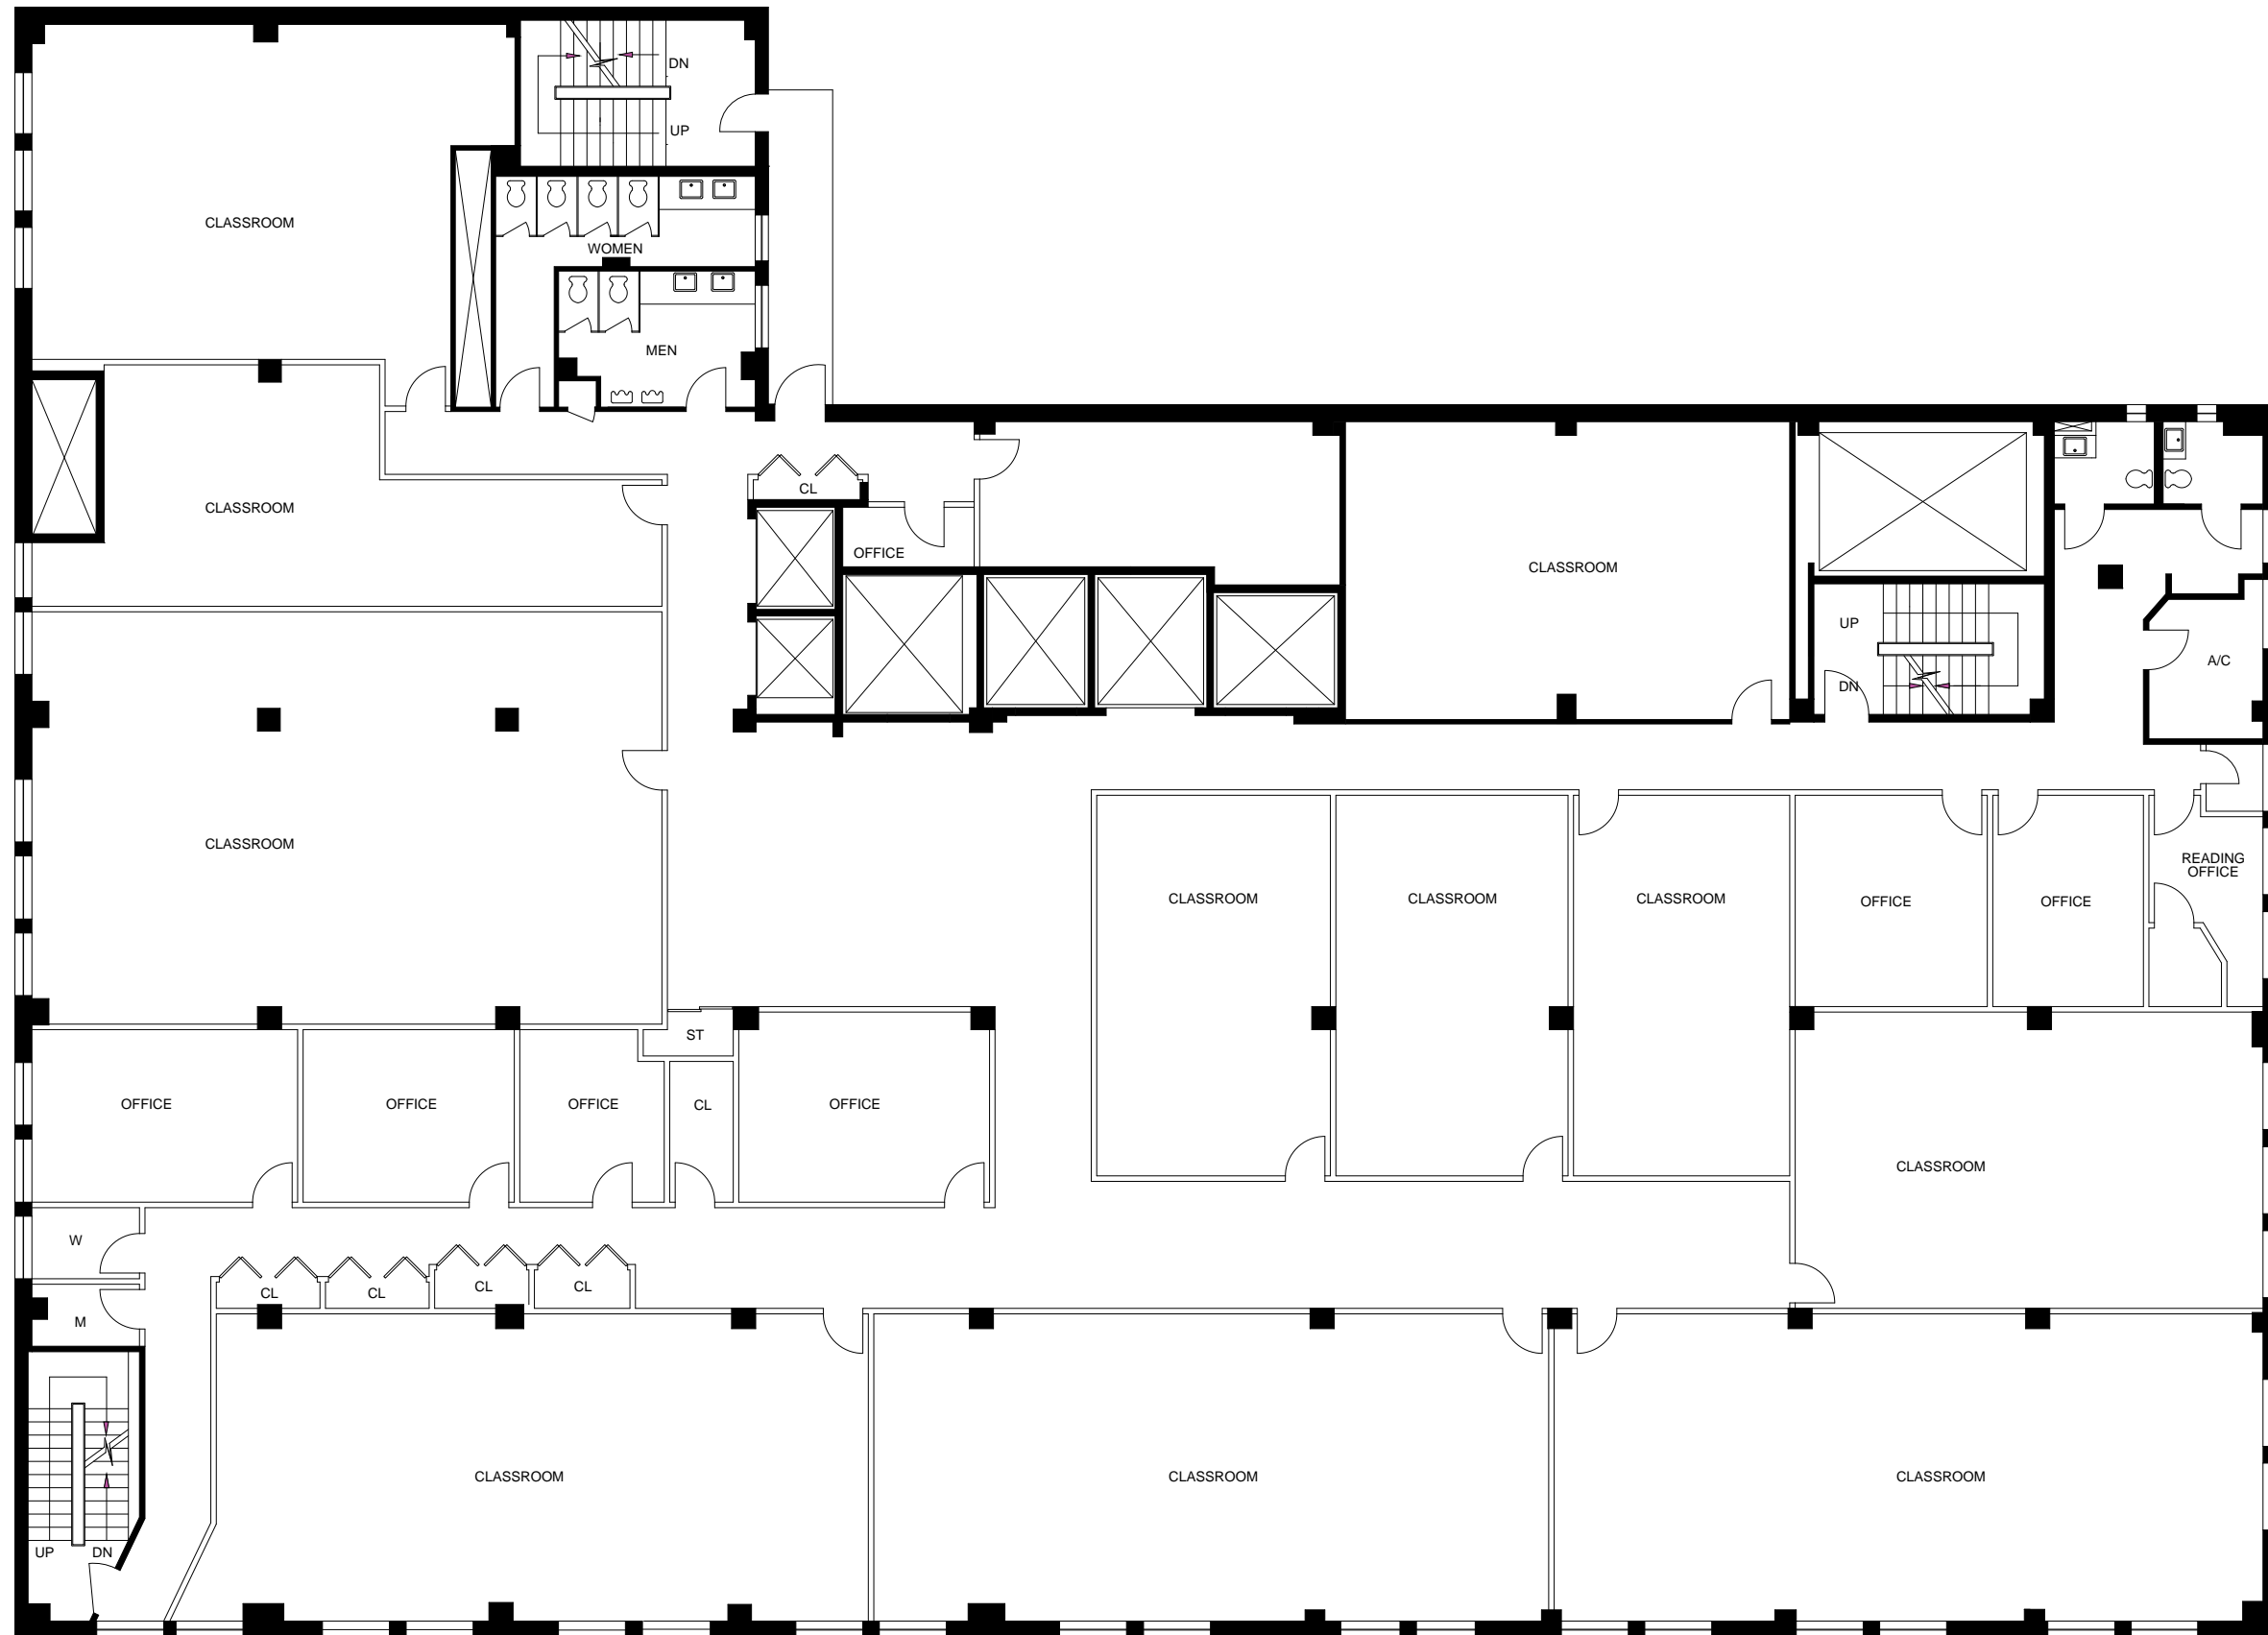

500 Eighth Avenue

New York, NY 10018

WALTER & SAMUELS, INC.

419 Park Avenue South, 15th Floor | walter-samuels.com | 212.685.6200

MAP OF THE LOCATION

TYPICAL FLOOR PLATE (A)

existing classroom installation

4

TYPICAL FLOOR PLATE (B)

partial floors installation

5

TYPICAL FLOOR PLATE (WHITE BOX)

5

500

WALTER & SAMUELS, INC.

Contact: Justin Gentile