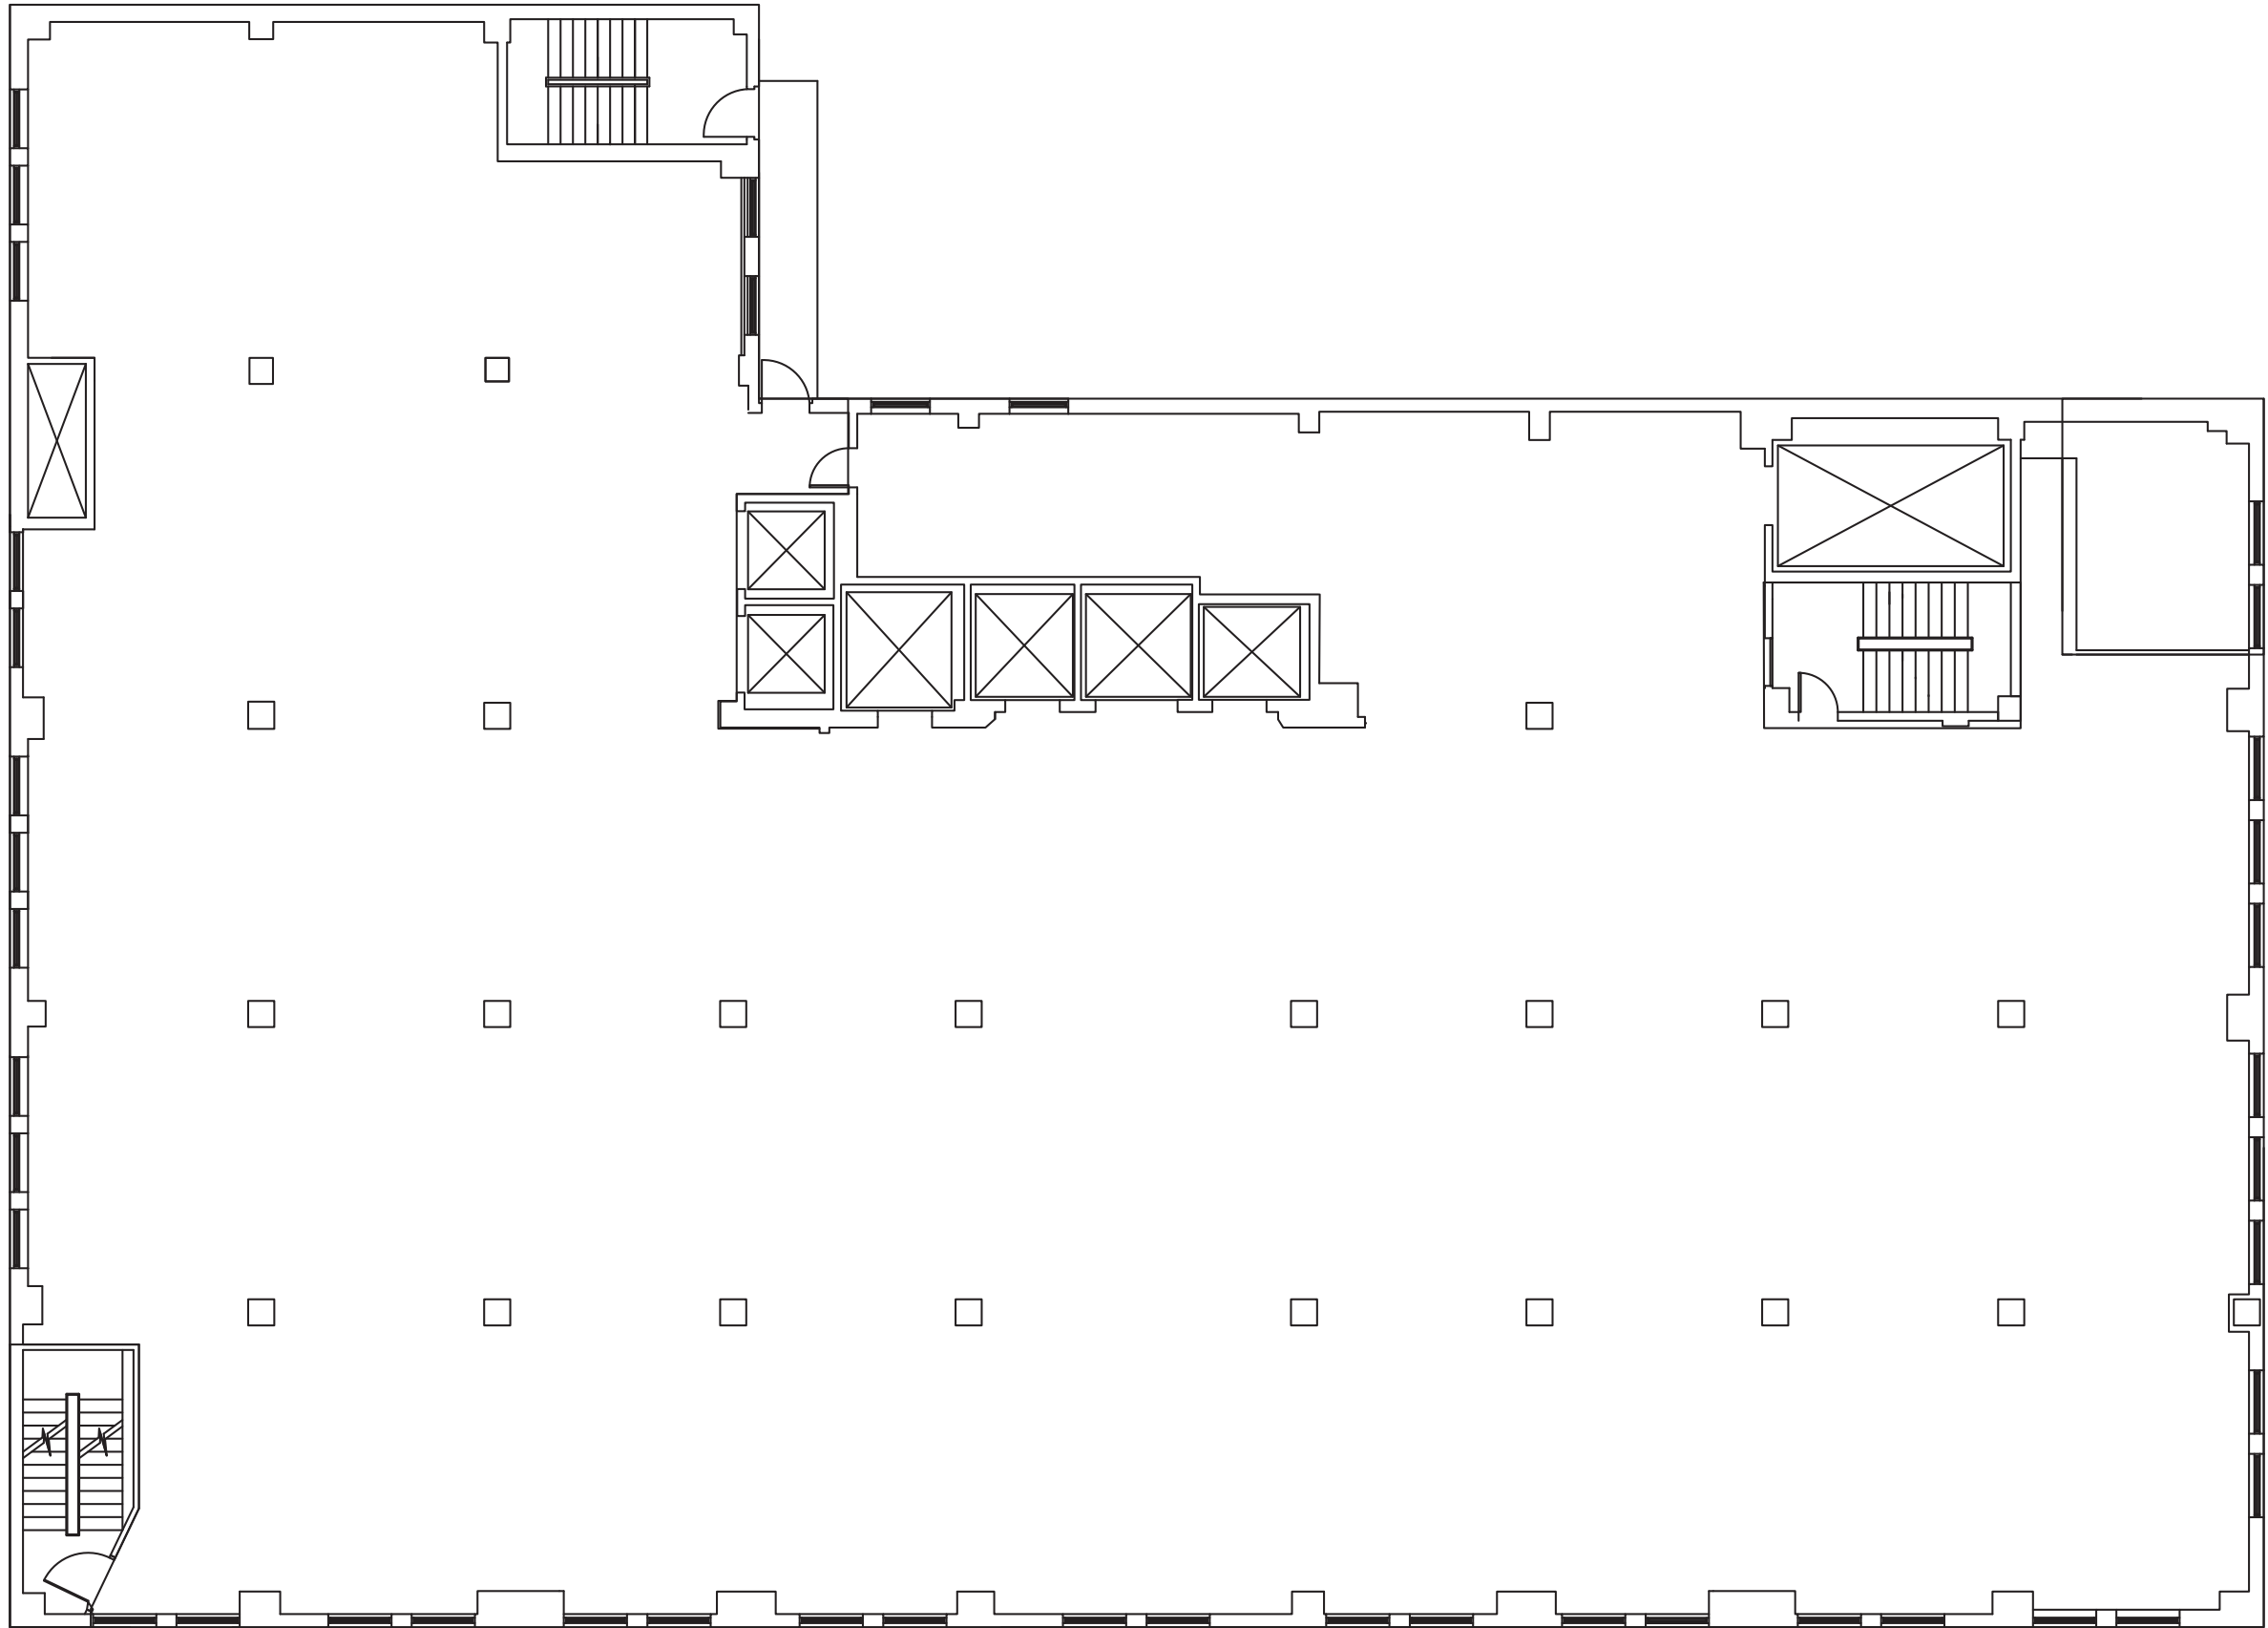

500 Eighth Avenue

New York, NY 10018

WALTER & SAMUELS, INC.

419 Park Avenue South, 15th Floor | walter-samuels.com | 212.685.6200

MAP OF THE LOCATION

TYPICAL FLOOR PLATE (A)

existing classroom installation

4

TYPICAL FLOOR PLATE (B)

partial floors installation

5

TYPICAL FLOOR PLATE (WHITE BOX)

5

500

WALTER & SAMUELS, INC.

Contact: Justin Gentile