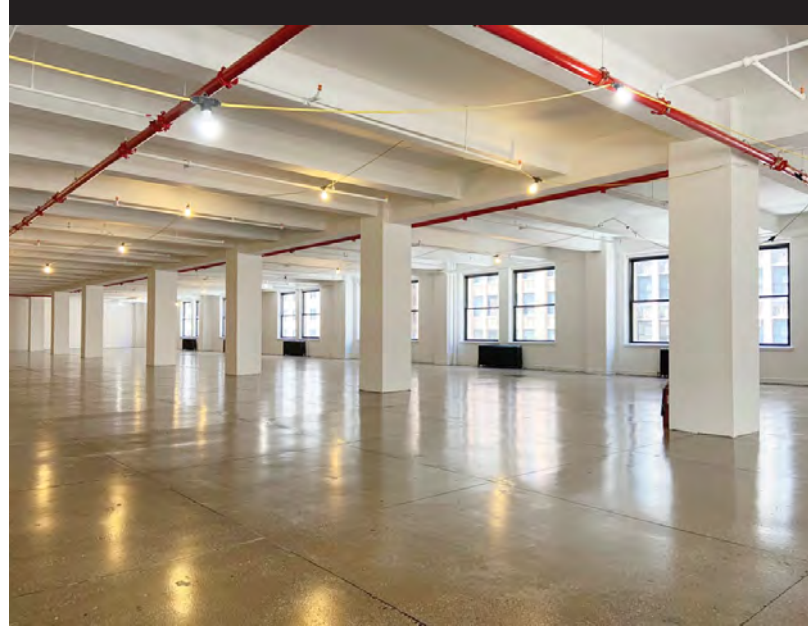

TYPICAL FLOOR PLATE (B)

partial floors installation

5

TYPICAL FLOOR PLATE (WHITE BOX)

5

500

WALTER & SAMUELS, INC.

Contact: Justin Gentile