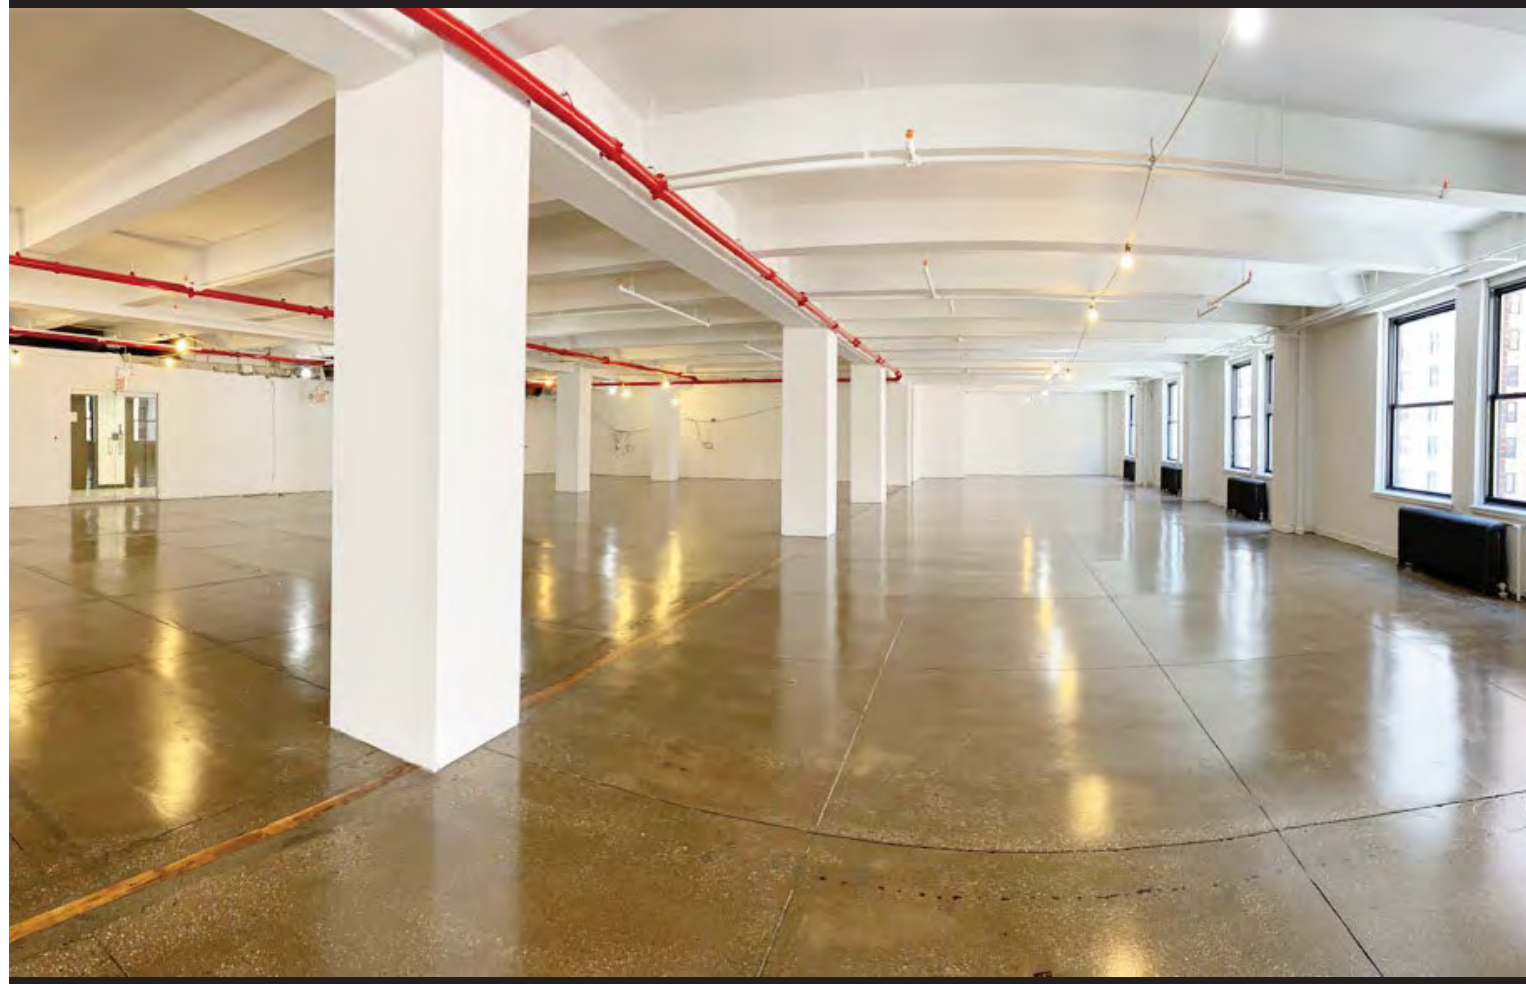

TYPICAL FLOOR PLATE (B)

partial floors installation

5

TYPICAL FLOOR PLATE (WHITE BOX)

5

500

WALTER & SAMUELS, INC.

Contact: Justin Gentile