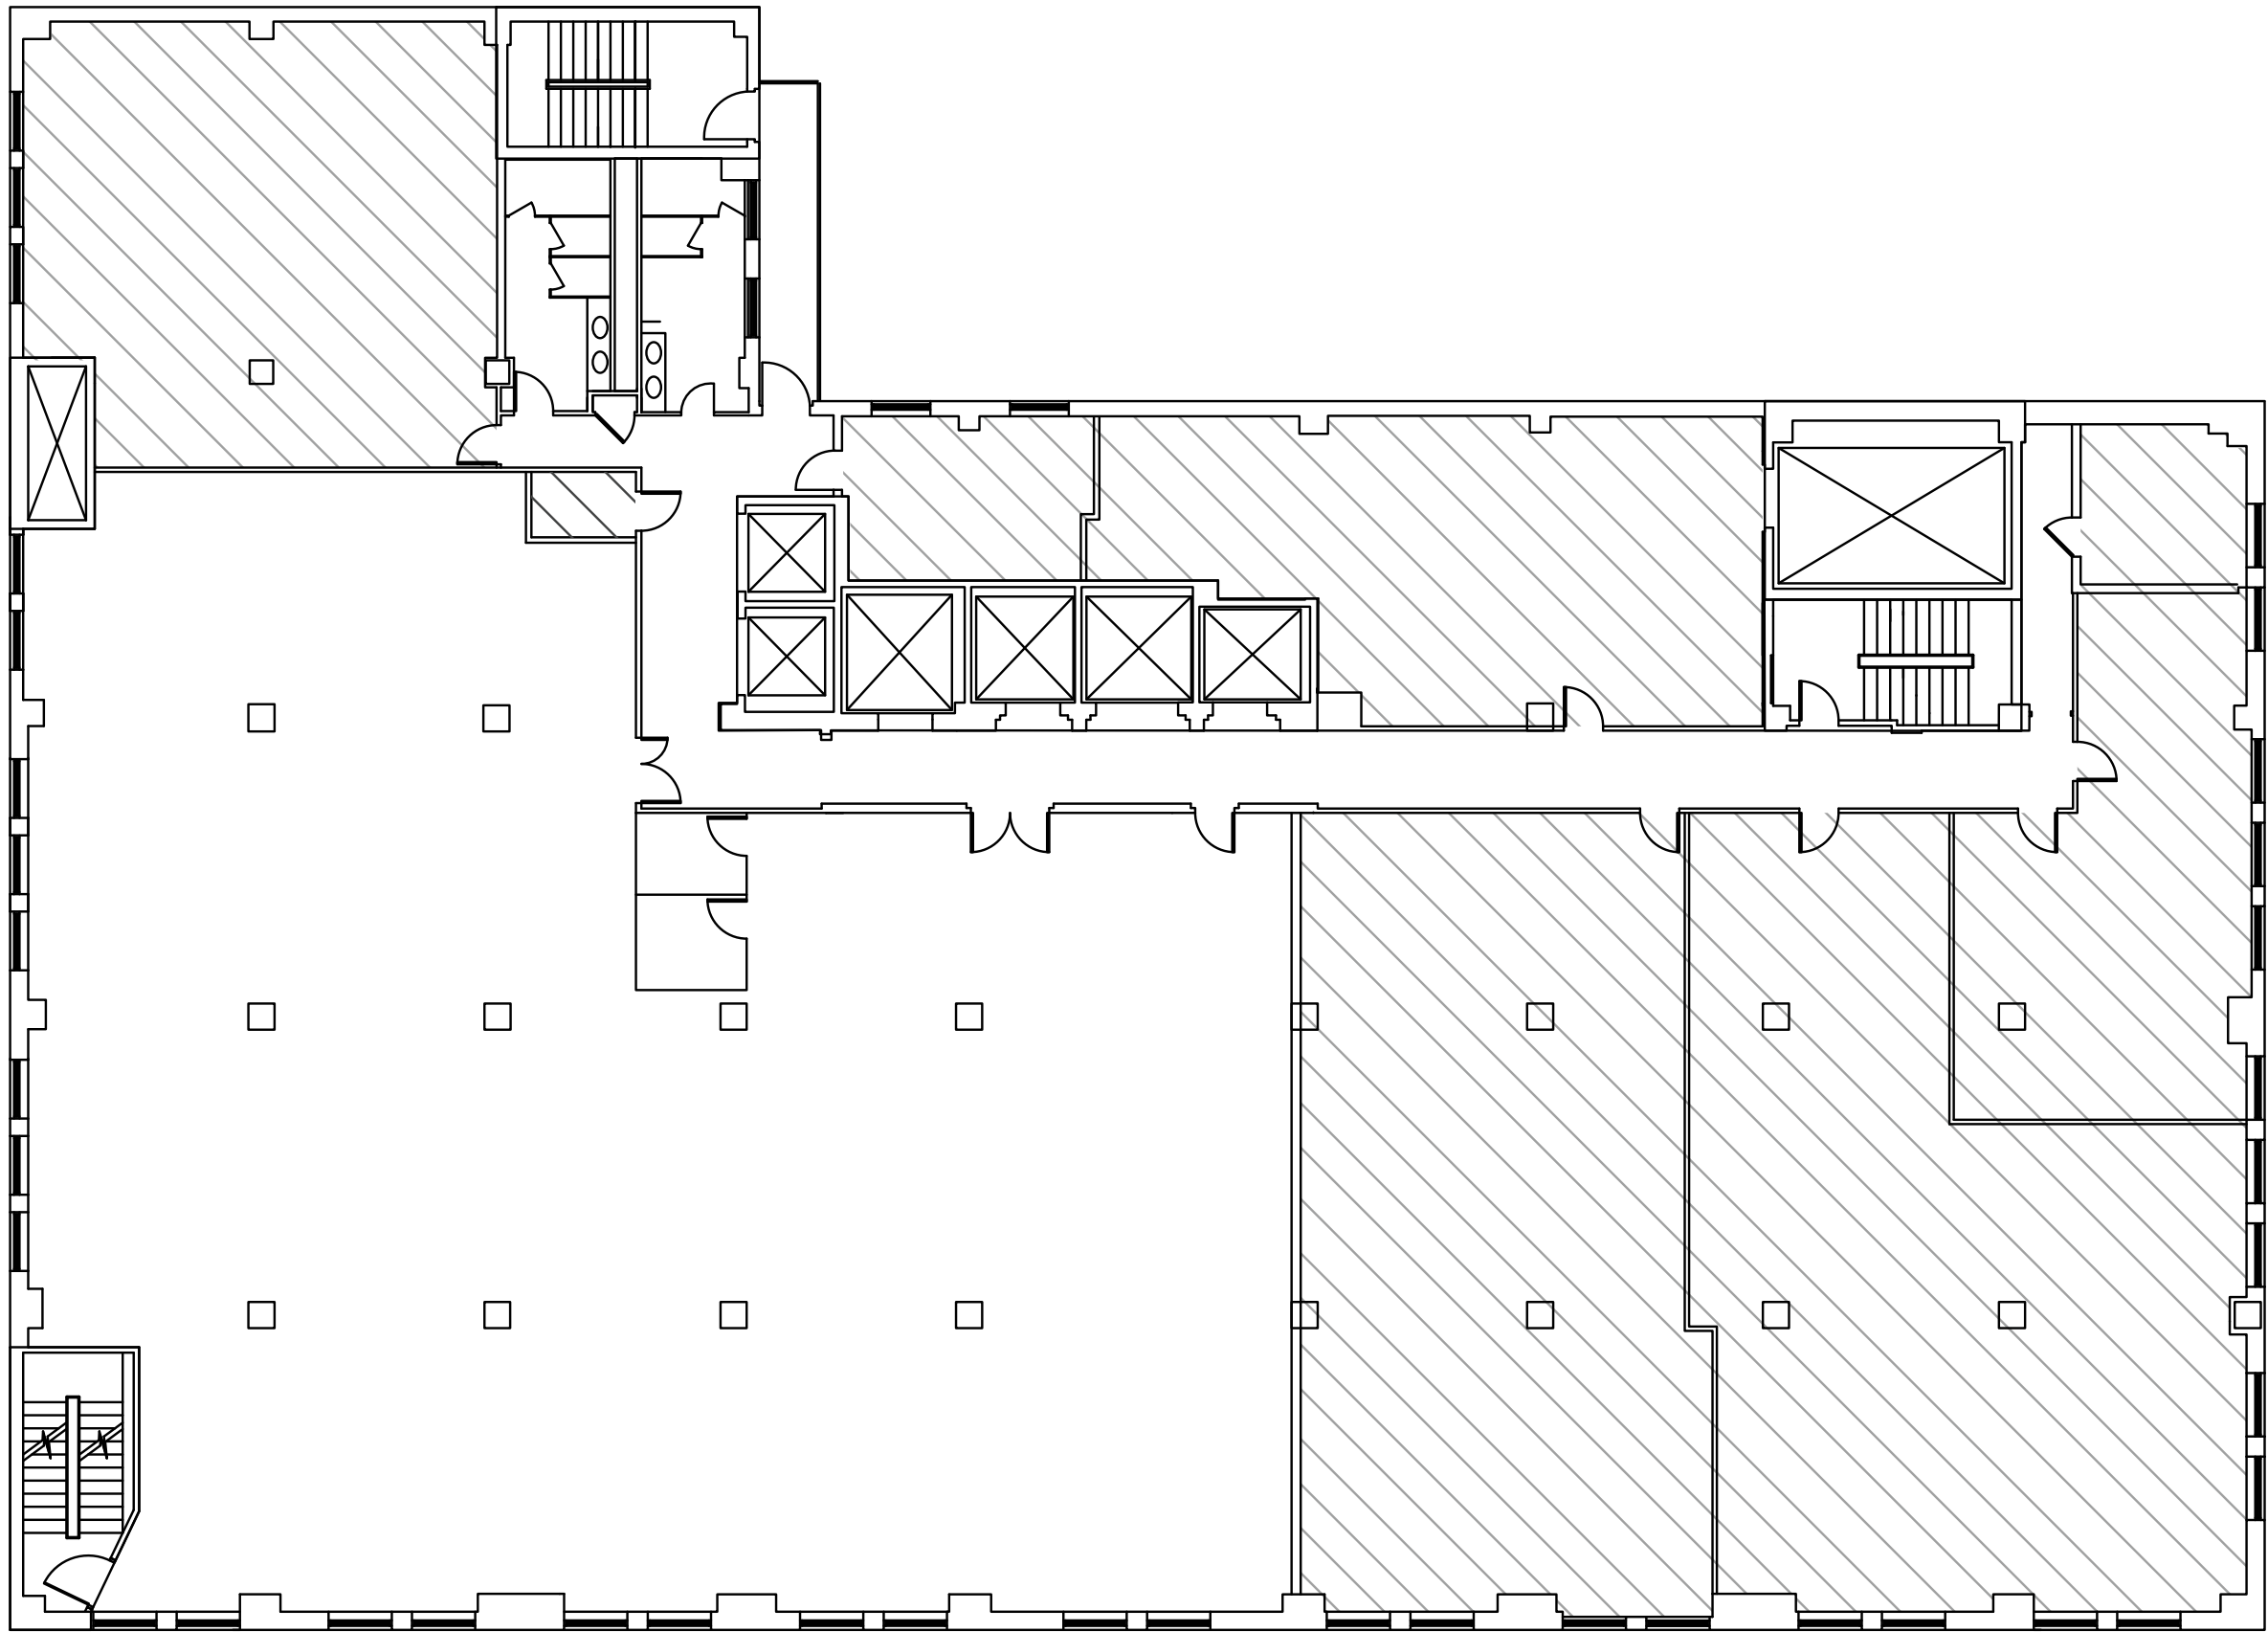

500 Eighth Avenue

New York, NY 10018

WALTER & SAMUELS, INC.

419 Park Avenue South, 15th Floor | walter-samuels.com | 212.685.6200

MAP OF THE LOCATION

TYPICAL FLOOR PLATE (A)

existing classroom installation

4

TYPICAL FLOOR PLATE (B)

partial floors installation

5

TYPICAL FLOOR PLATE (WHITE BOX)

5

500

WALTER & SAMUELS, INC.

Contact: Justin Gentile