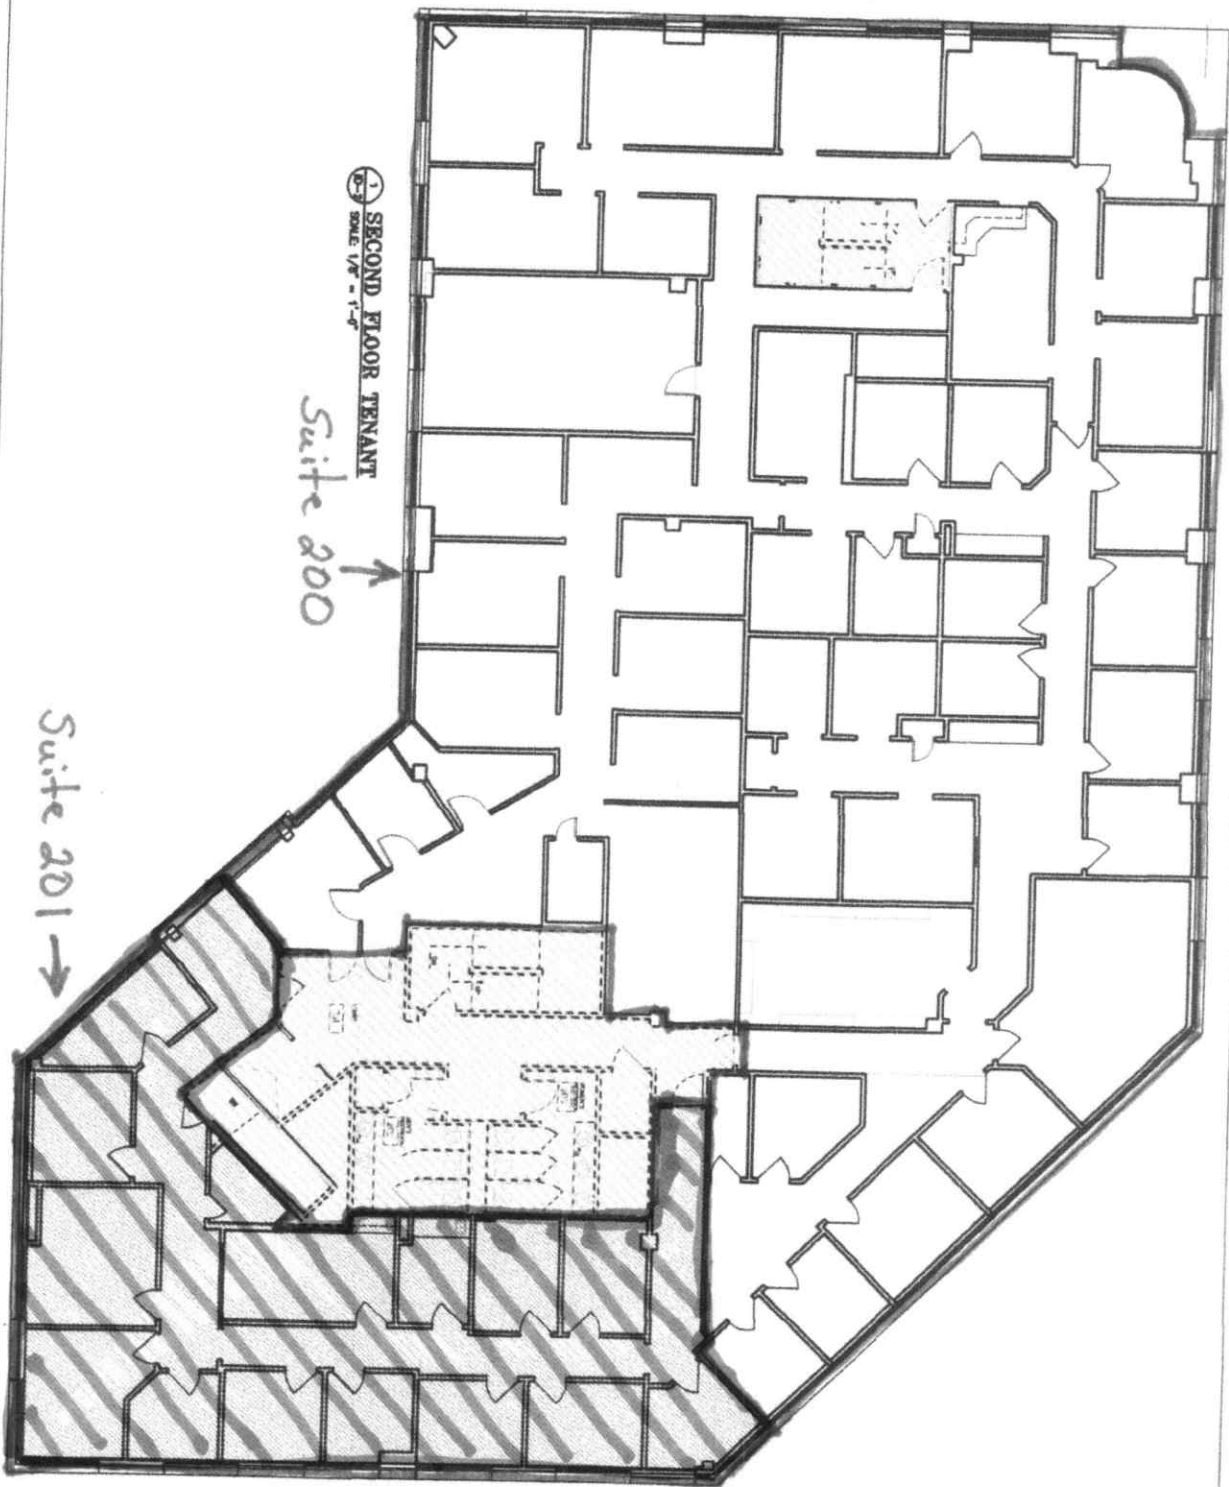

1 OF 1 SHEET
ID-1

PROJECT #
DATE
DRAWN BY
CHECKED BY

YOST & LITTLE BUILDING

1100 N. MAIN STREET
GREENSBORO, NC 27401