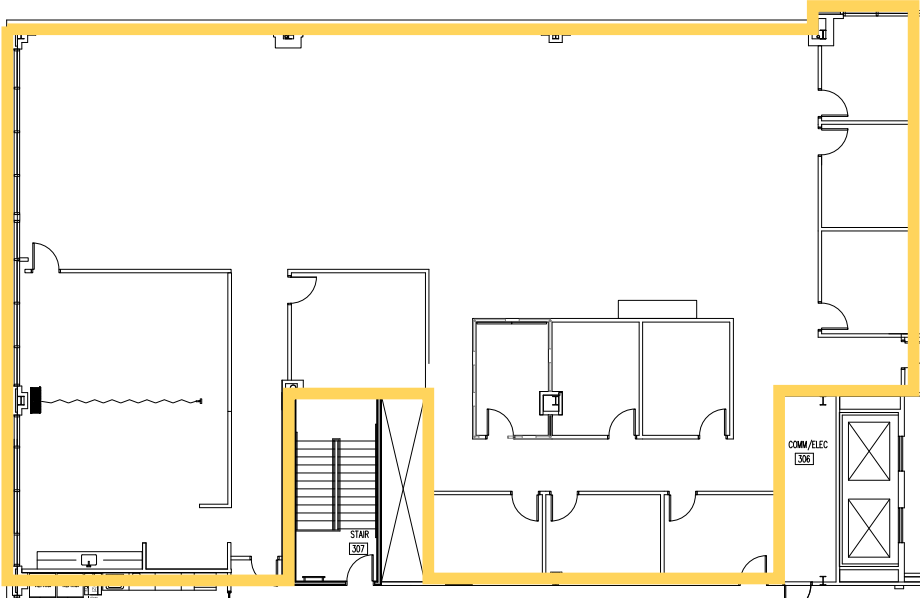

TRIGATE CAPITAL®

AVAILABILITY

THIRD FLOOR

SUITE 310 - 6,557 SF

[CLICK TO VIEW VIRTUAL TOUR](#)

AVAILABILITY

THIRD FLOOR

SPEC SUITE 390
2,155 SF