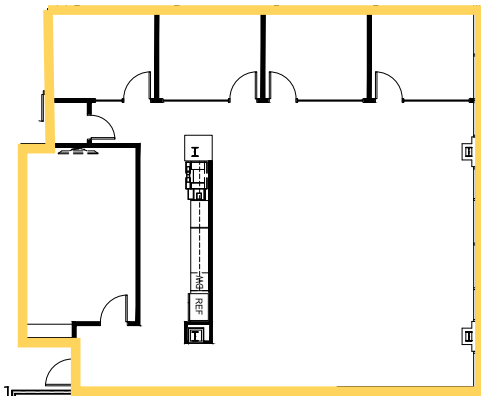

AVAILABILITY

SECOND FLOOR

SPEC SUITE 250
2,695 SF
AVAILABLE
3/2025