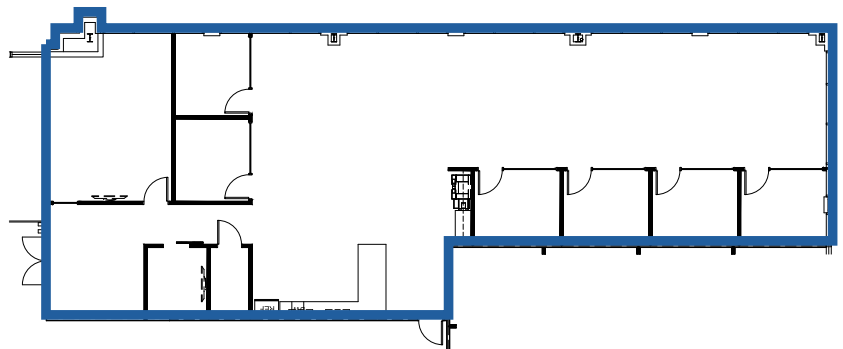

SPEC SUITE 260
3,860 SF
AVAILABLE
3/2025