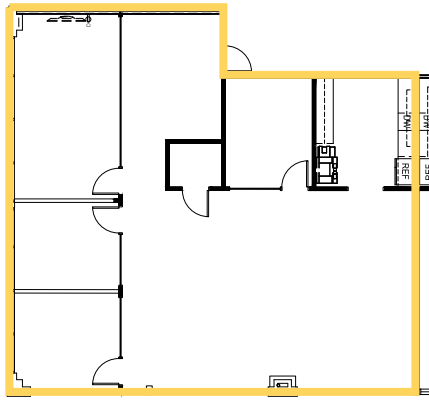

TRIGATE CAPITAL®

AVAILABILITY

THIRD FLOOR

SUITE 310 - 6,557 SF

[CLICK TO VIEW VIRTUAL TOUR](#)

AVAILABILITY

THIRD FLOOR

SPEC SUITE 390
2,155 SF