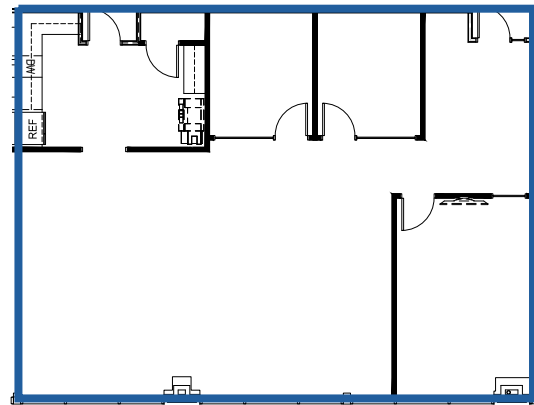

SPEC SUITE 305
1,994 SF