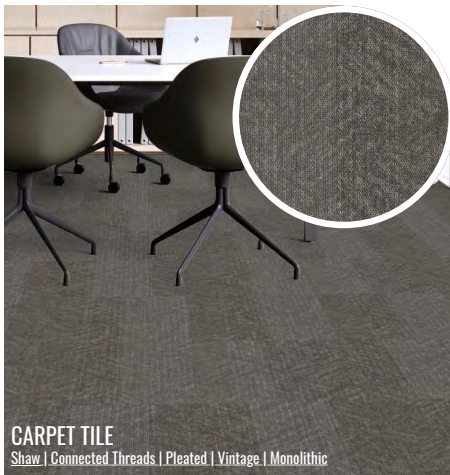

3RD FLOOR FINISHES